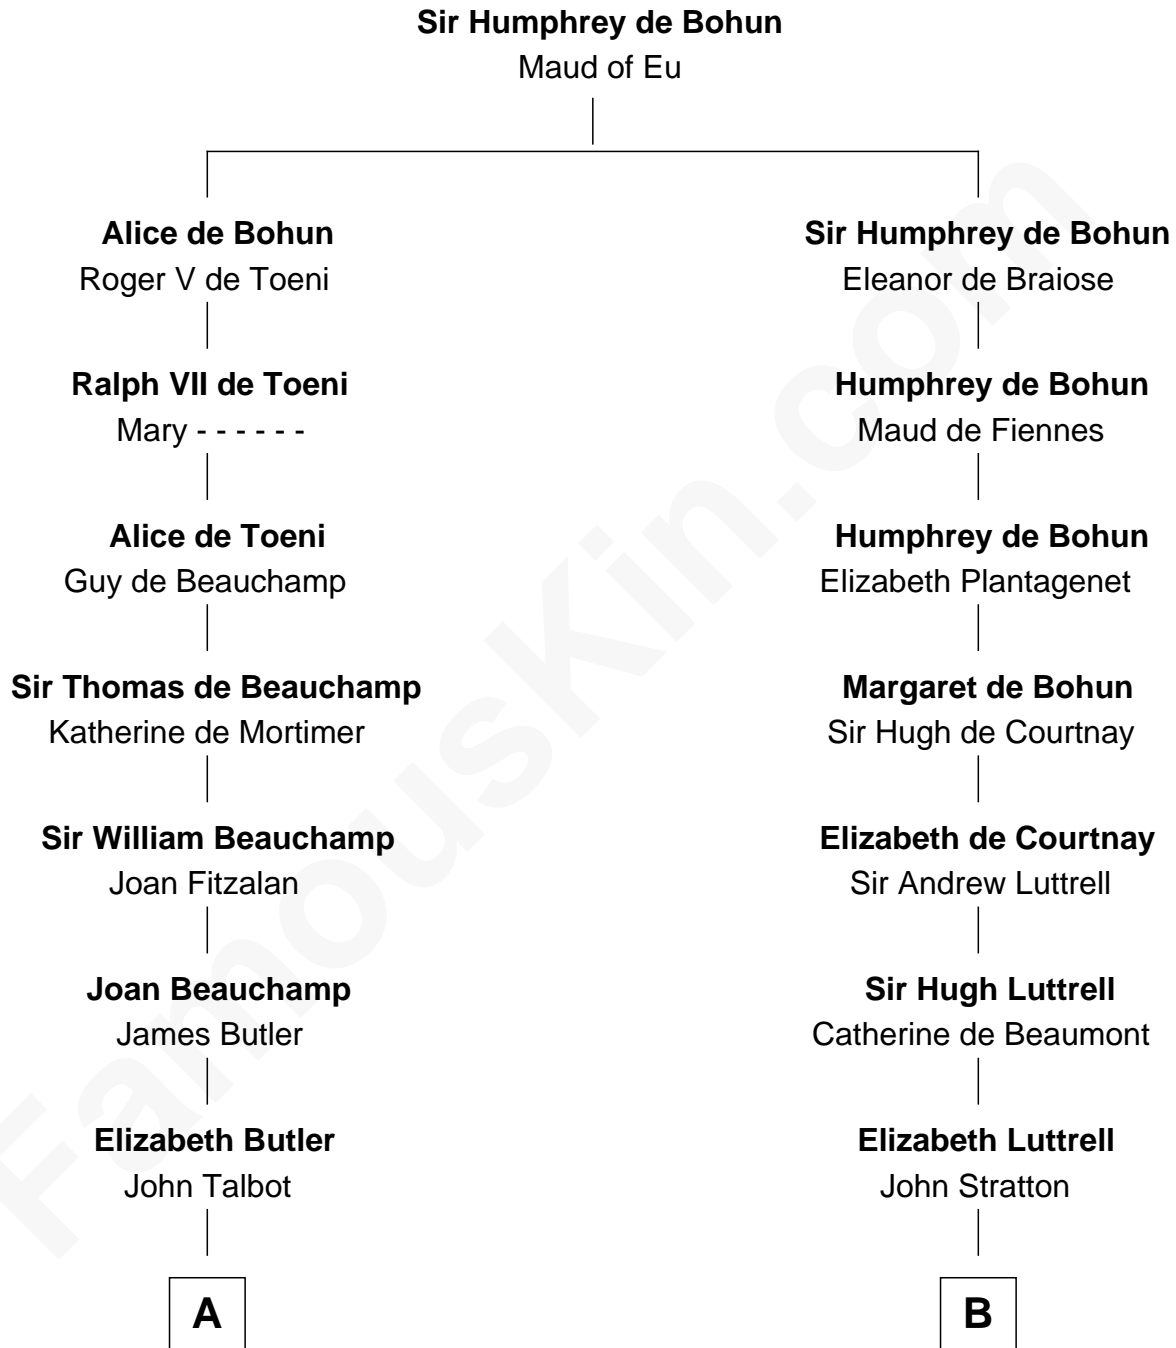

FamousKin.com
Relationship Chart of
Norman Rockwell
American Artist

16th cousin 5 times removed of

Carter Braxton
Signer of the Declaration of Independence

C

—
Rachel Darling
Runa Rockwell

—
Samuel Darling Rockwell
Orilla Janes Sherman

—
John William Rockwell
Phebe Boyce Waring

—
Jarvis Waring Rockwell
Anne Mary Hill

—
Norman Rockwell
American Artist

FamousKin.com