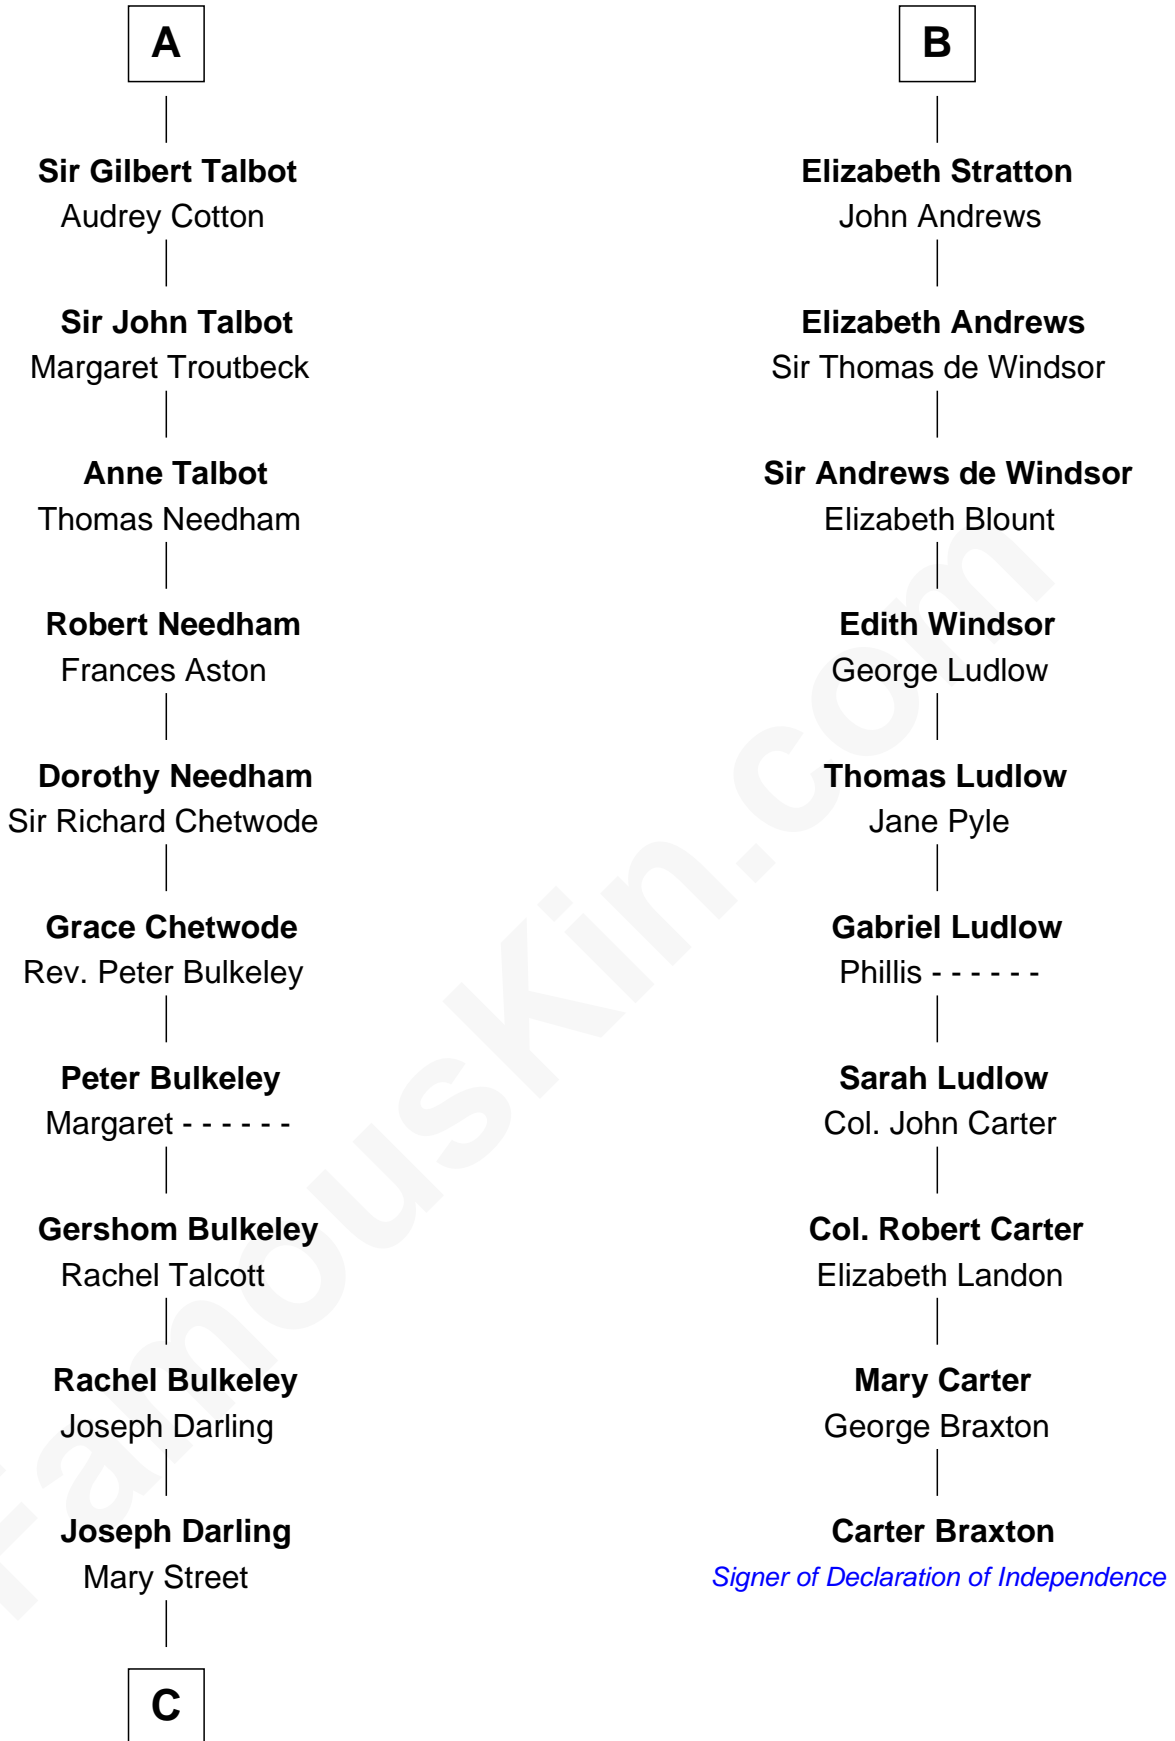

FamousKin.com
Relationship Chart of
Norman Rockwell
American Artist

16th cousin 5 times removed of

Carter Braxton
Signer of the Declaration of Independence

C

—
Rachel Darling
Runa Rockwell

—
Samuel Darling Rockwell
Orilla Janes Sherman

—
John William Rockwell
Phebe Boyce Waring

—
Jarvis Waring Rockwell
Anne Mary Hill

—
Norman Rockwell
American Artist

FamousKin.com