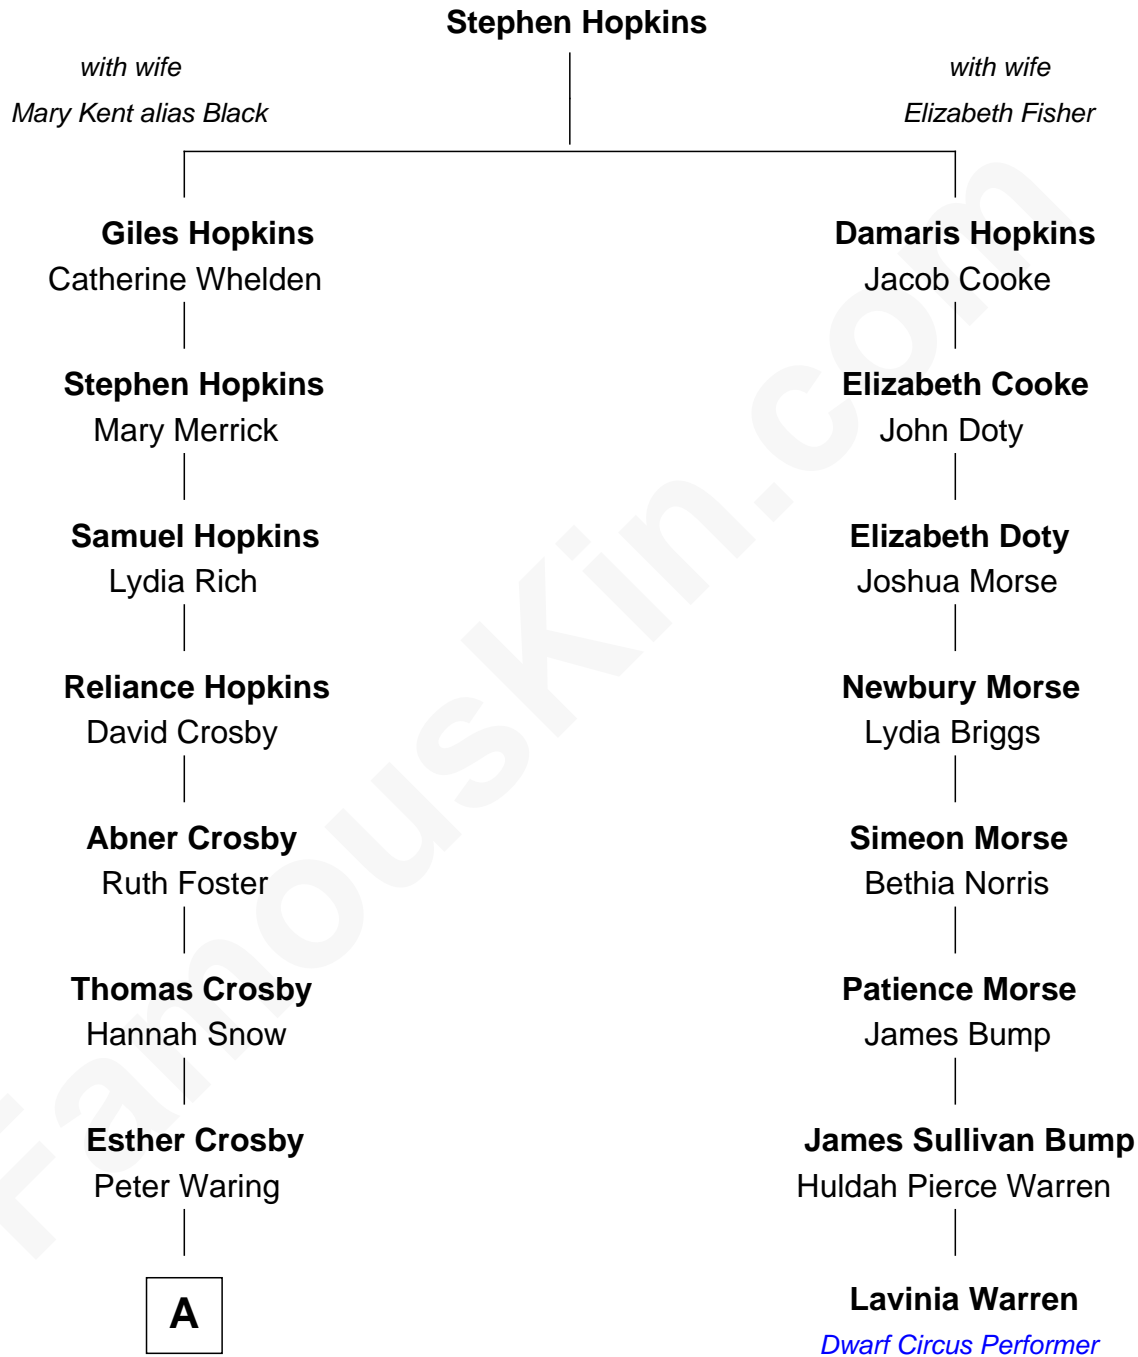

**FamousKin.com**  
**Relationship Chart of**  
**Norman Rockwell**  
*American Artist*

7th cousin 3 times removed of

**Lavinia Warren**  
*Dwarf Circus Performer*

**A**

—  
**Jarvis Augustus Waring**

Nancy Odell Boyce

—  
**Phebe Boyce Waring**

John William Rockwell

—  
**Jarvis Waring Rockwell**

Anne Mary Hill

—  
**Norman Rockwell**

*American Artist*

FamousKin.com