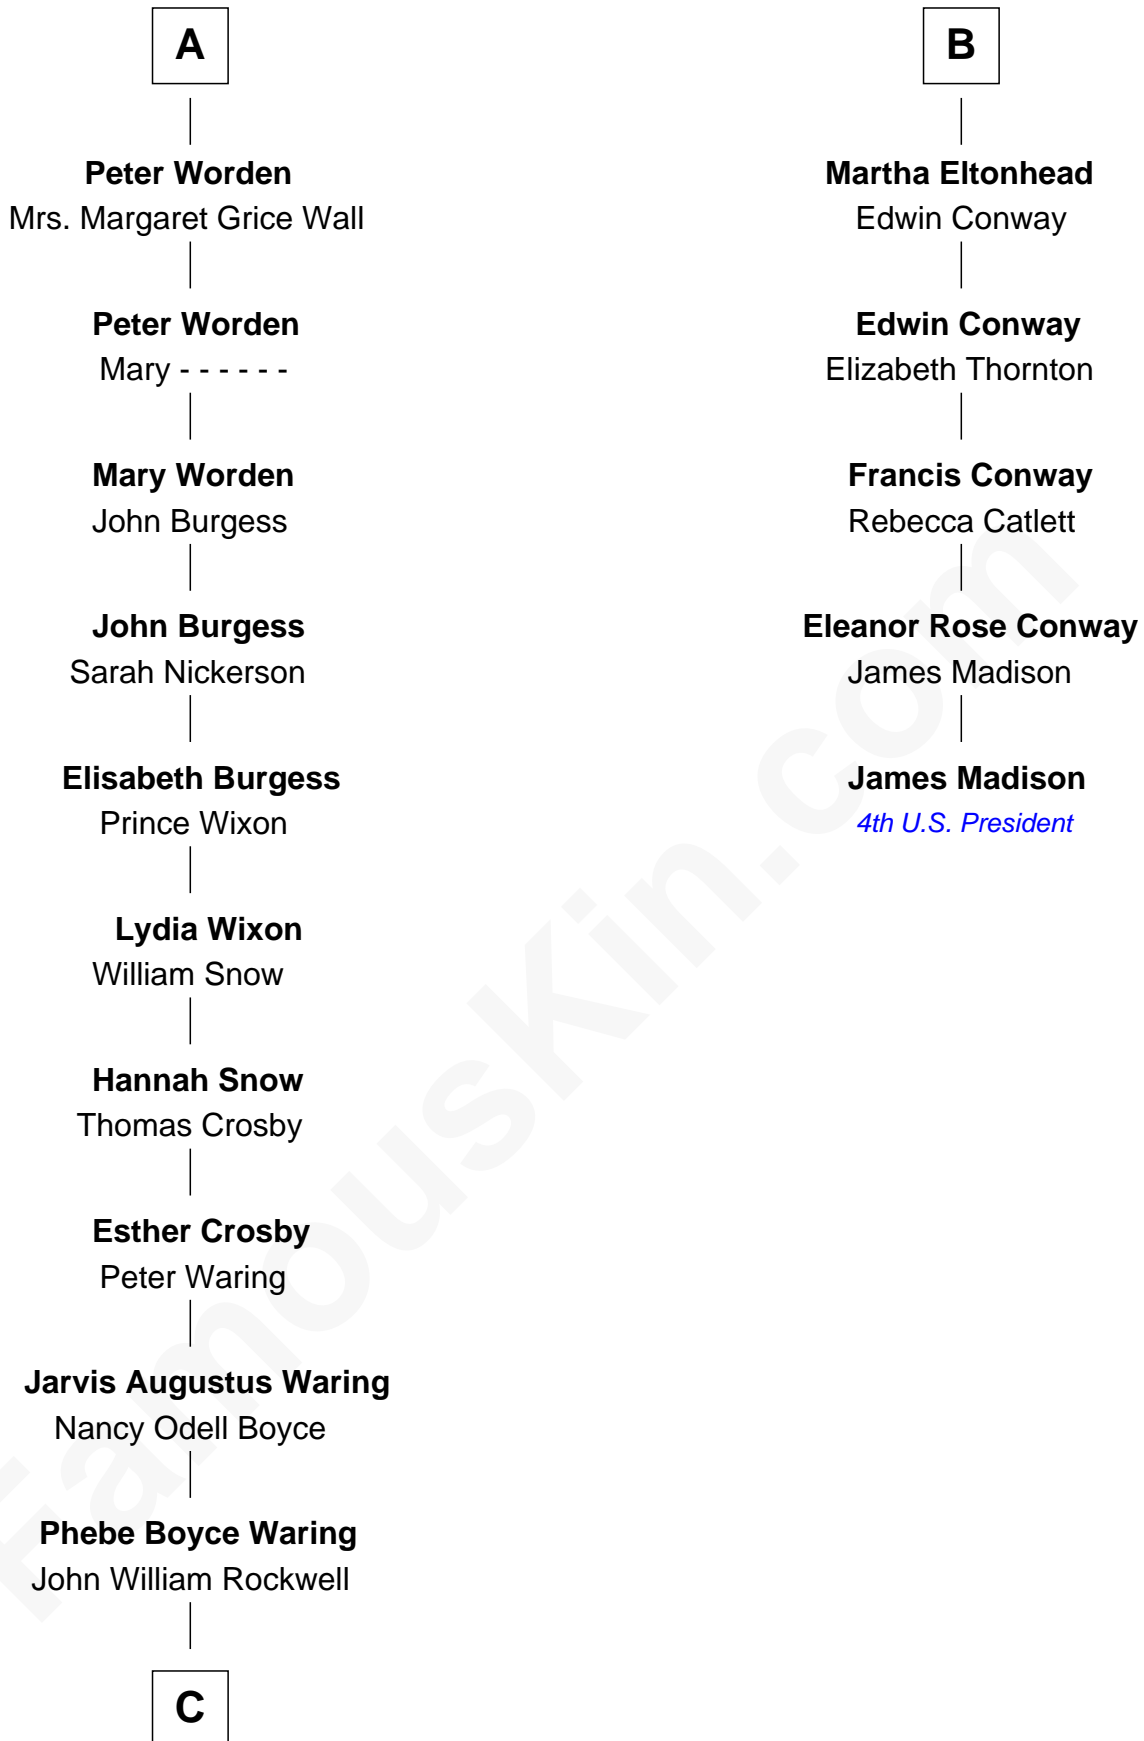

FamousKin.com
Relationship Chart of
Norman Rockwell
American Artist

11th cousin 7 times removed of
James Madison
4th U.S. President

Sir Nicholas Harington
 Isabel English

Agnes Harington
 Richard Sherburne

Sir William Harington
 Margaret de Neville

Richard Sherburne
 Alice Hamerton

Agnes Harington
 Sir Alexander Radcliffe

Agnes Sherburne
 Henry Rushton

Isabel Radcliffe
 Sir James Harington

Nicholas Rushton
 Margaret Radcliffe

Anne Harington
 Sir William Stanley

Agnes Rushton
 Richard Worthington

Peter Stanley
 Cecily Tarleton

Peter Worthington
 Isabel Anderton

Anne Stanley
 Edward Sutton

Isabel Worthington
 Robert Worden

Anne Sutton
 Richard Eltonhead

A

B

C

Jarvis Waring Rockwell

Anne Mary Hill

Norman Rockwell

American Artist

FamousKin.com