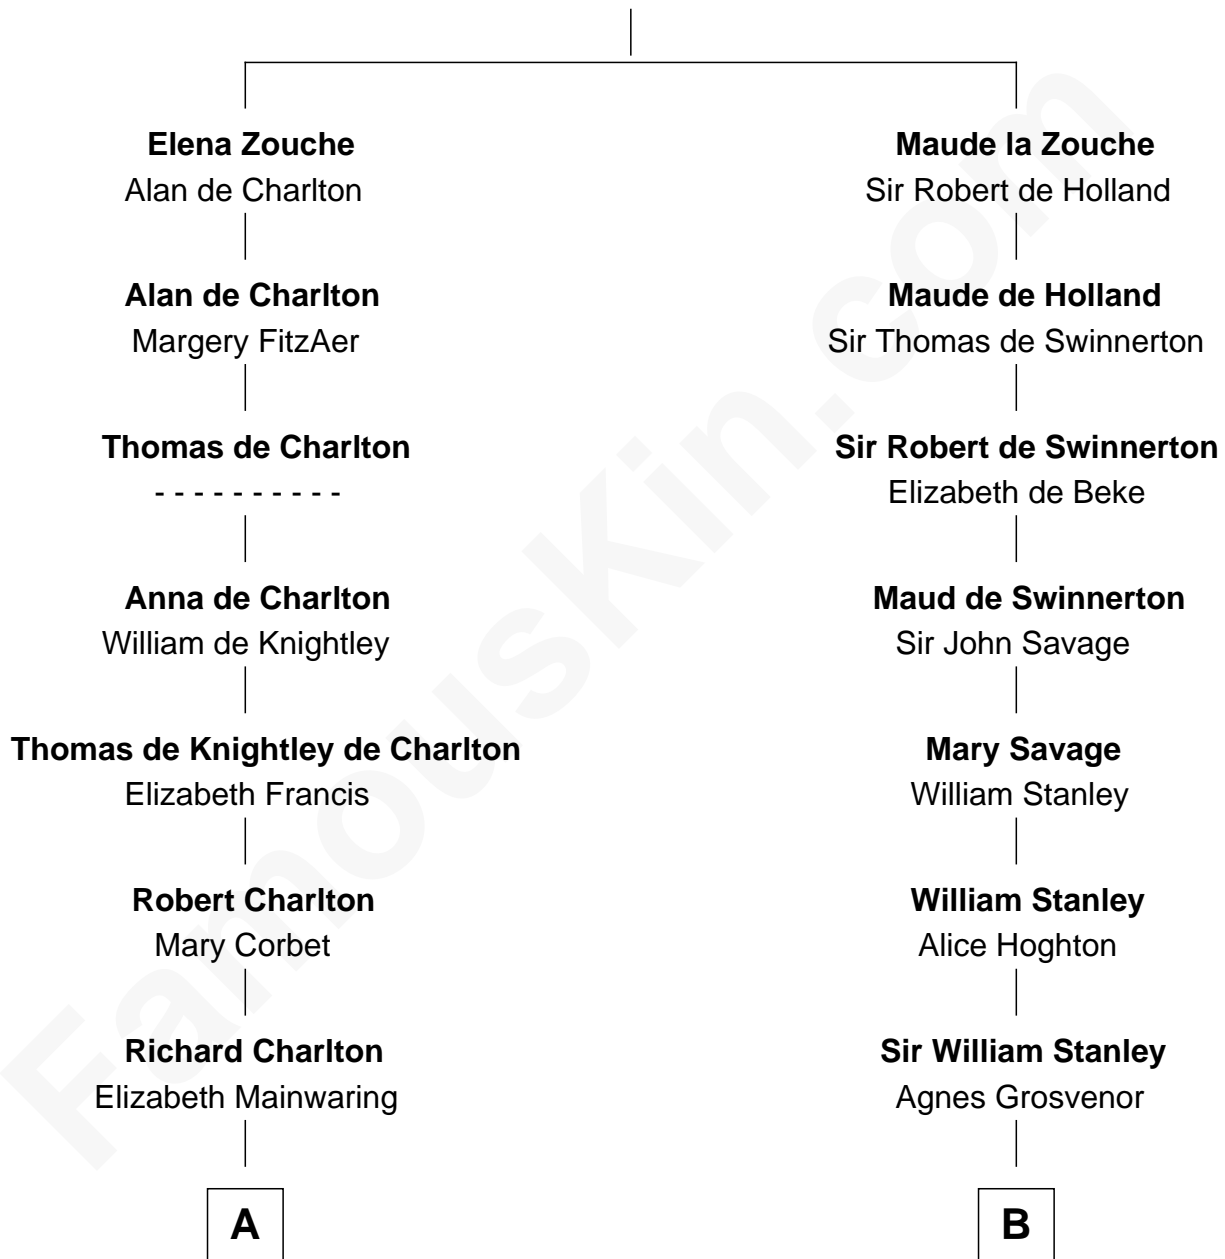

FamousKin.com
Relationship Chart of
Norman Rockwell
American Artist

15th cousin 4 times removed of

James Madison
4th U.S. President

Sir Alan la Zouche
 Eleanor de Segrave

C

—
John William Rockwell

Phebe Boyce Waring

—
Jarvis Waring Rockwell

Anne Mary Hill

—
Norman Rockwell

American Artist

FamousKin.com