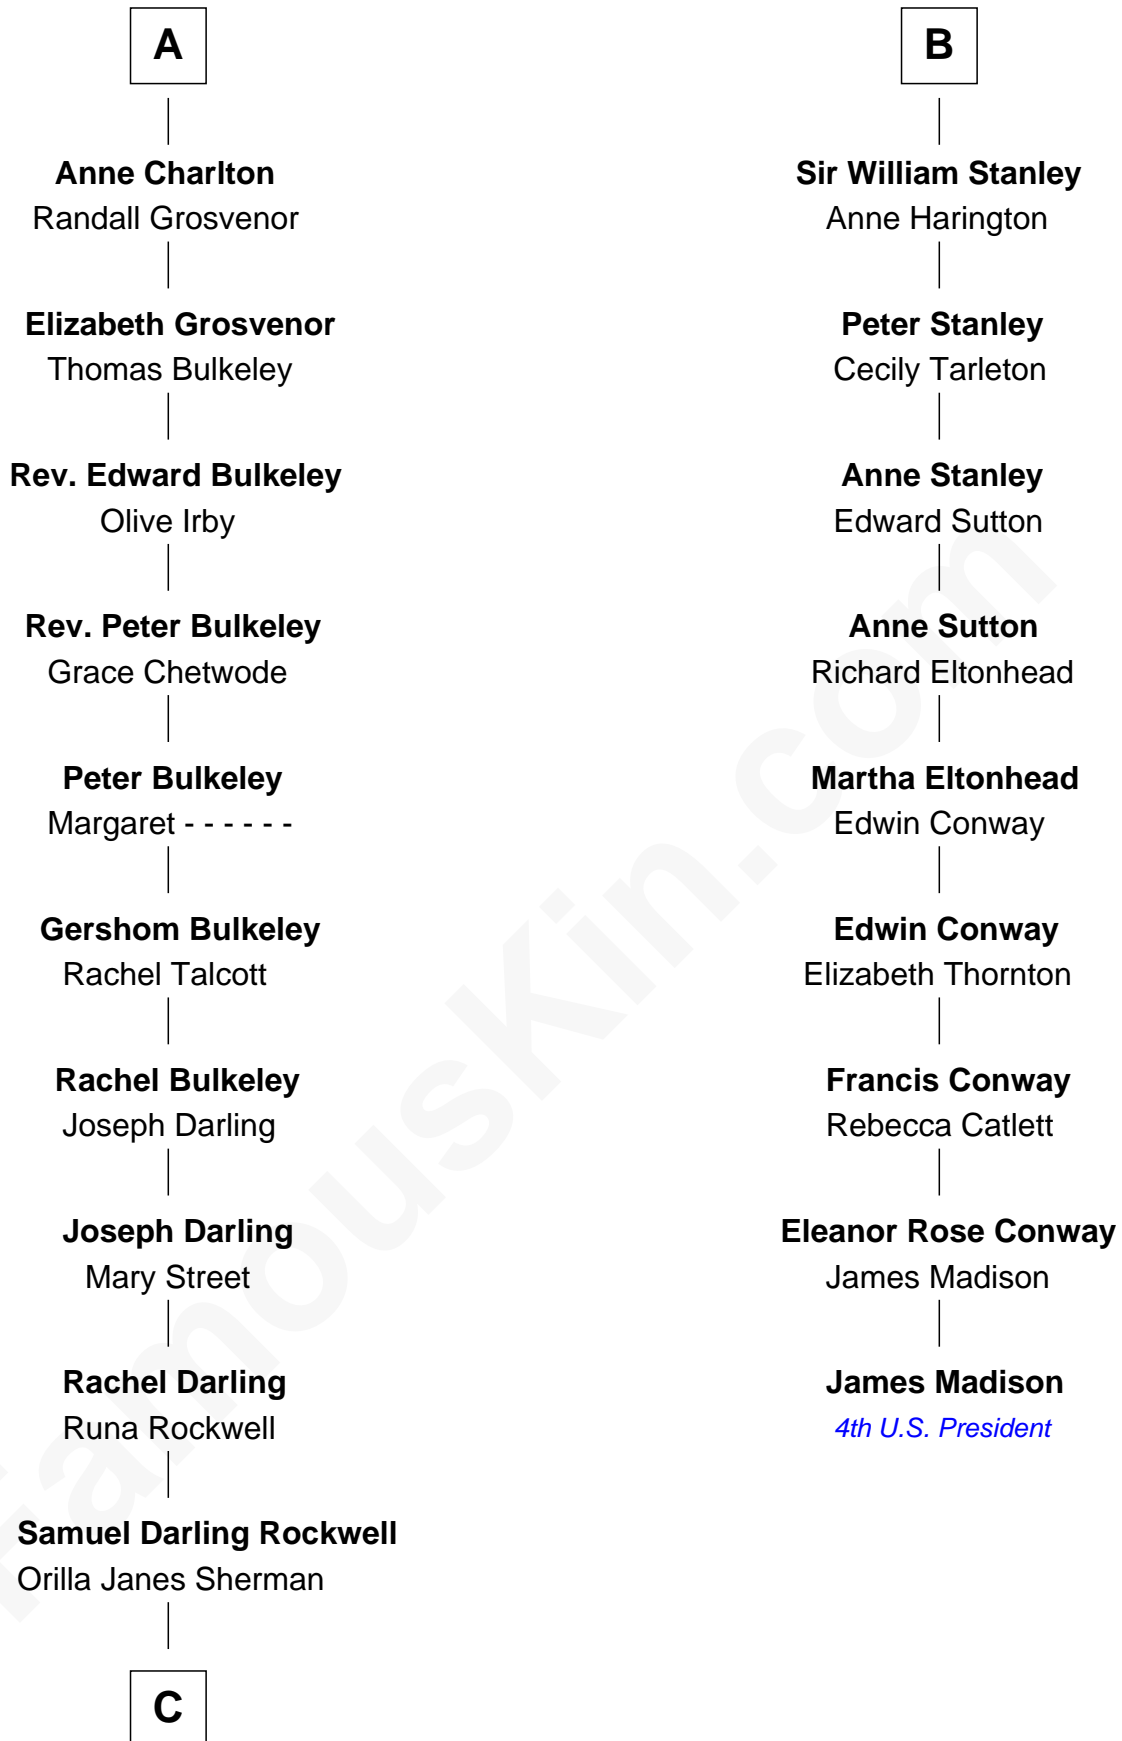

FamousKin.com
Relationship Chart of
Norman Rockwell
American Artist

15th cousin 4 times removed of

James Madison
4th U.S. President

Sir Alan la Zouche
 Eleanor de Segrave

C

—
John William Rockwell

Phebe Boyce Waring

—
Jarvis Waring Rockwell

Anne Mary Hill

—
Norman Rockwell

American Artist

FamousKin.com