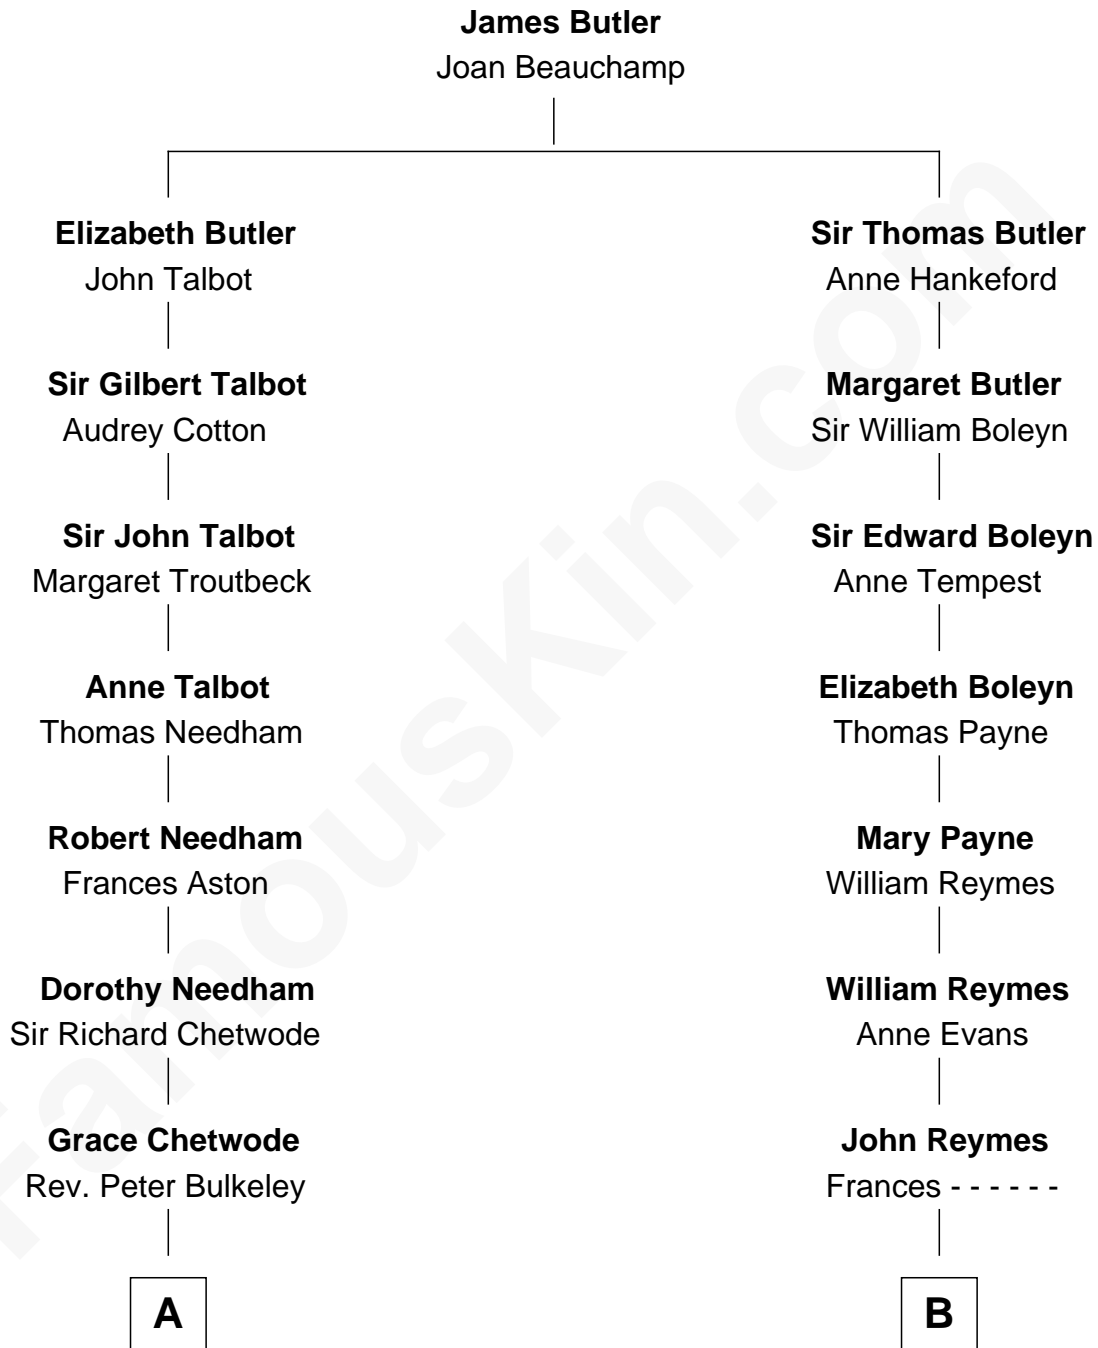

FamousKin.com
Relationship Chart of
Norman Rockwell
American Artist

15th cousin 2 times removed of
Bill Weld
68th Governor of Massachusetts

Bill Weld photo by [Marc Nozell](#) ([CC BY-SA 2.0](#))