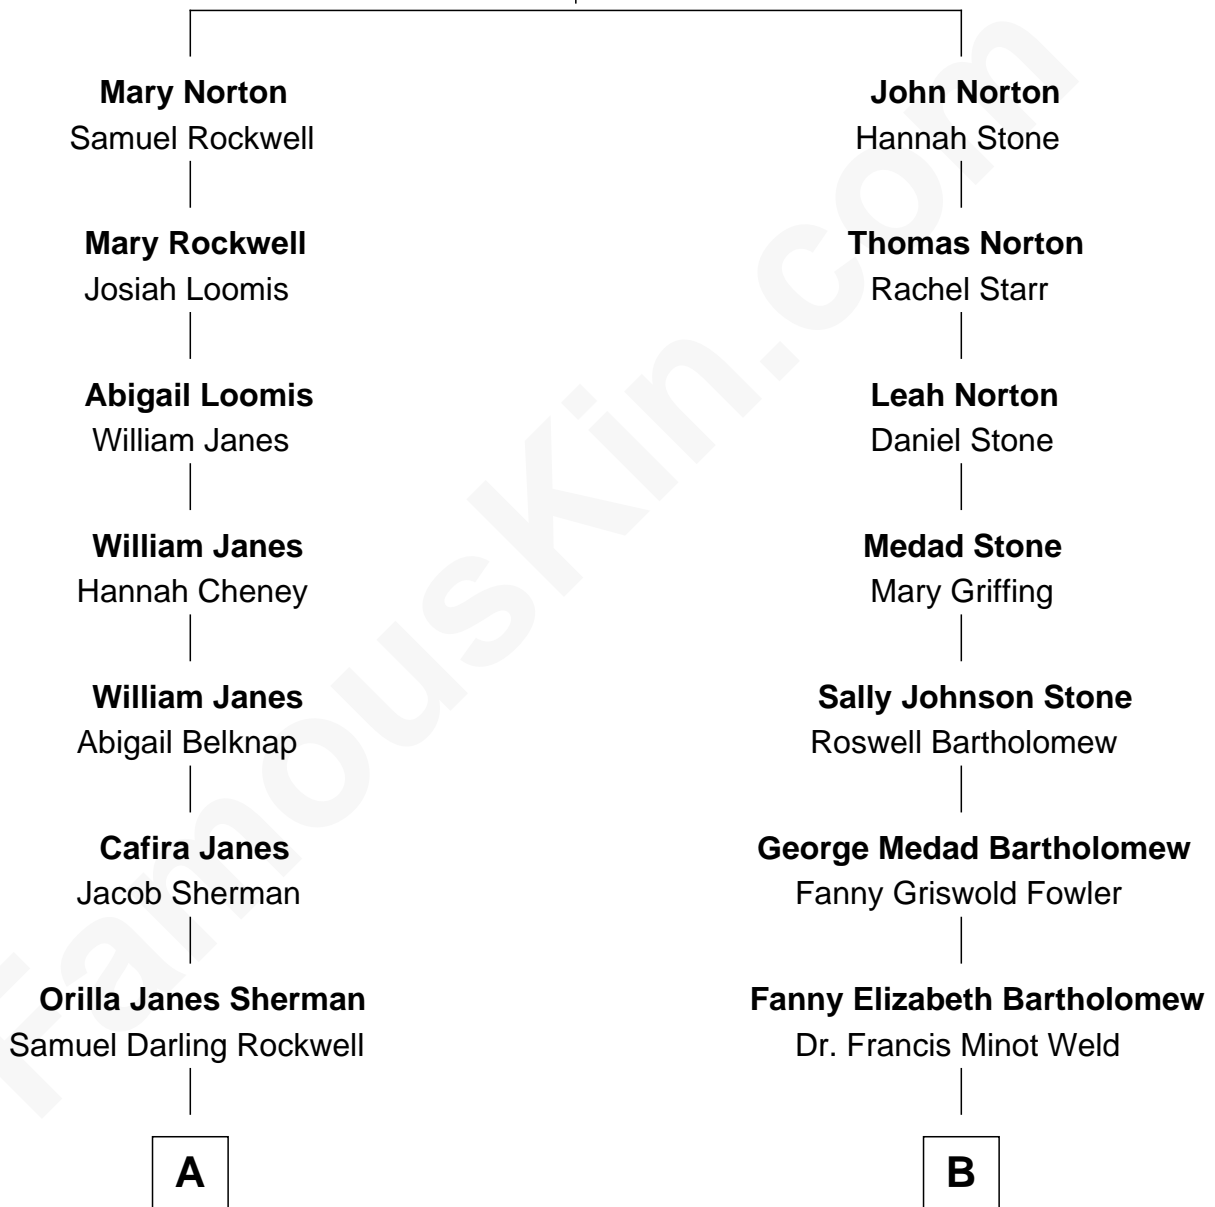

# FamousKin.com Relationship Chart of

**Norman Rockwell**

*American Artist*

9th cousin of

**Bill Weld**

*68th Governor of Massachusetts*

**Thomas Norton**

Grace Wells

FamousKin.com