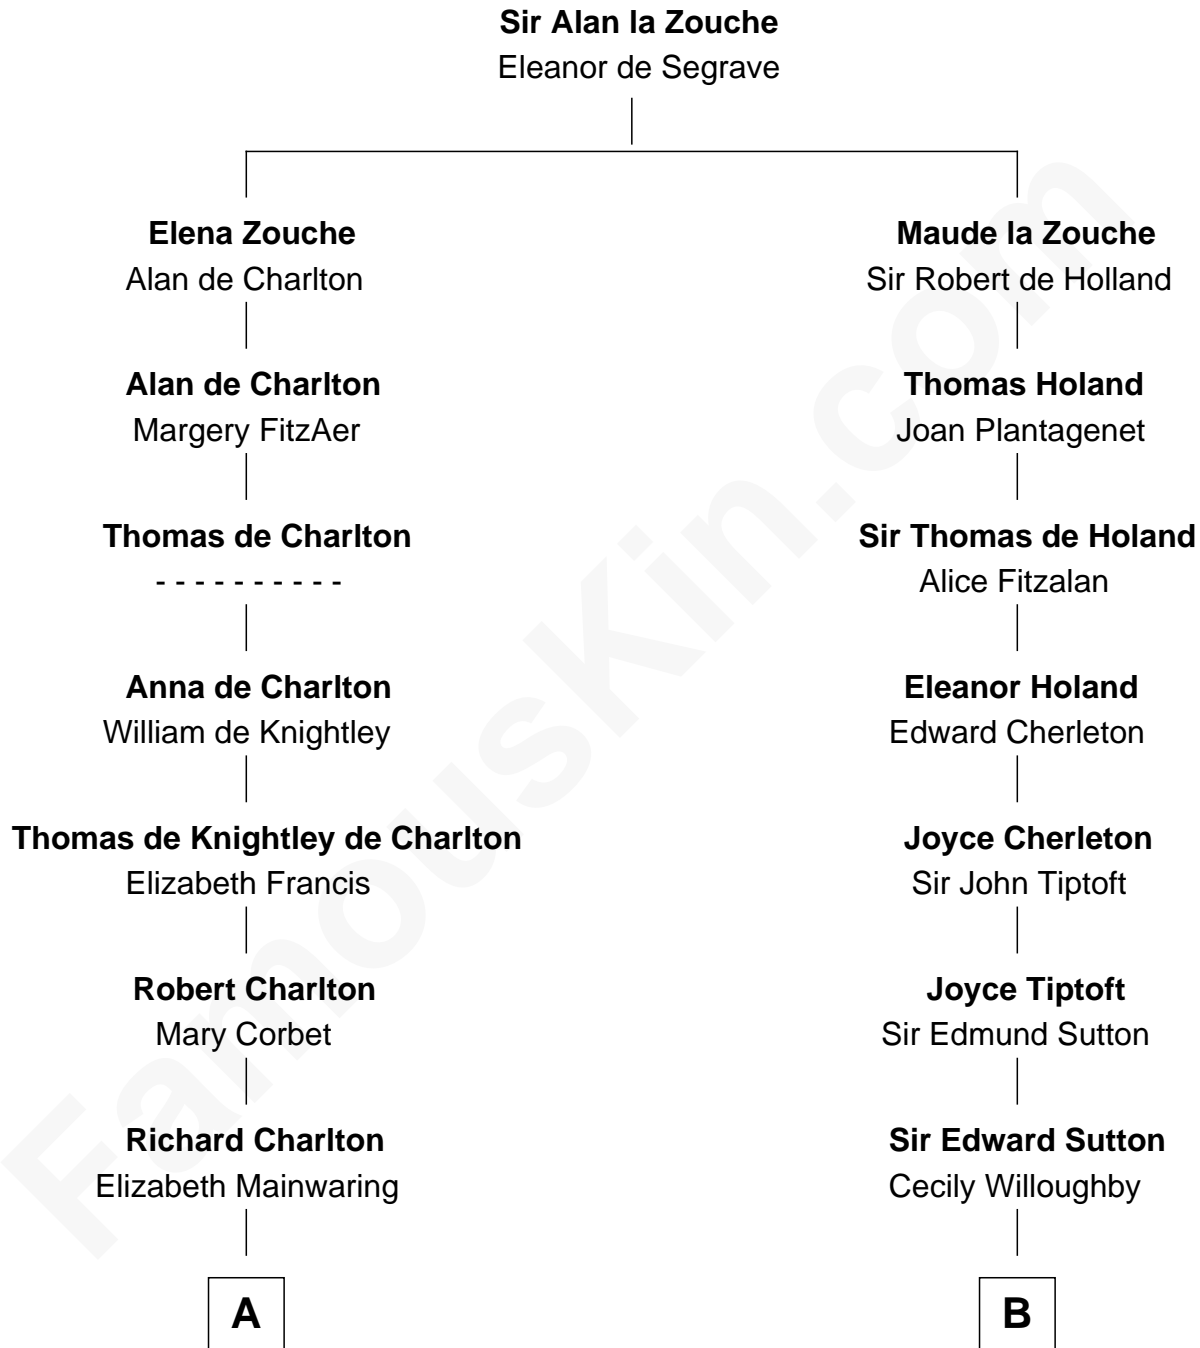

FamousKin.com
Relationship Chart of
Norman Rockwell
American Artist

19th cousin 2 times removed of
Bill Weld
68th Governor of Massachusetts

C

John William Rockwell

Phebe Boyce Waring

Jarvis Waring Rockwell

Anne Mary Hill

Norman Rockwell

American Artist

D

Harriet Low

John Babcock Hillard

Harriet Hillard

William Augustus White