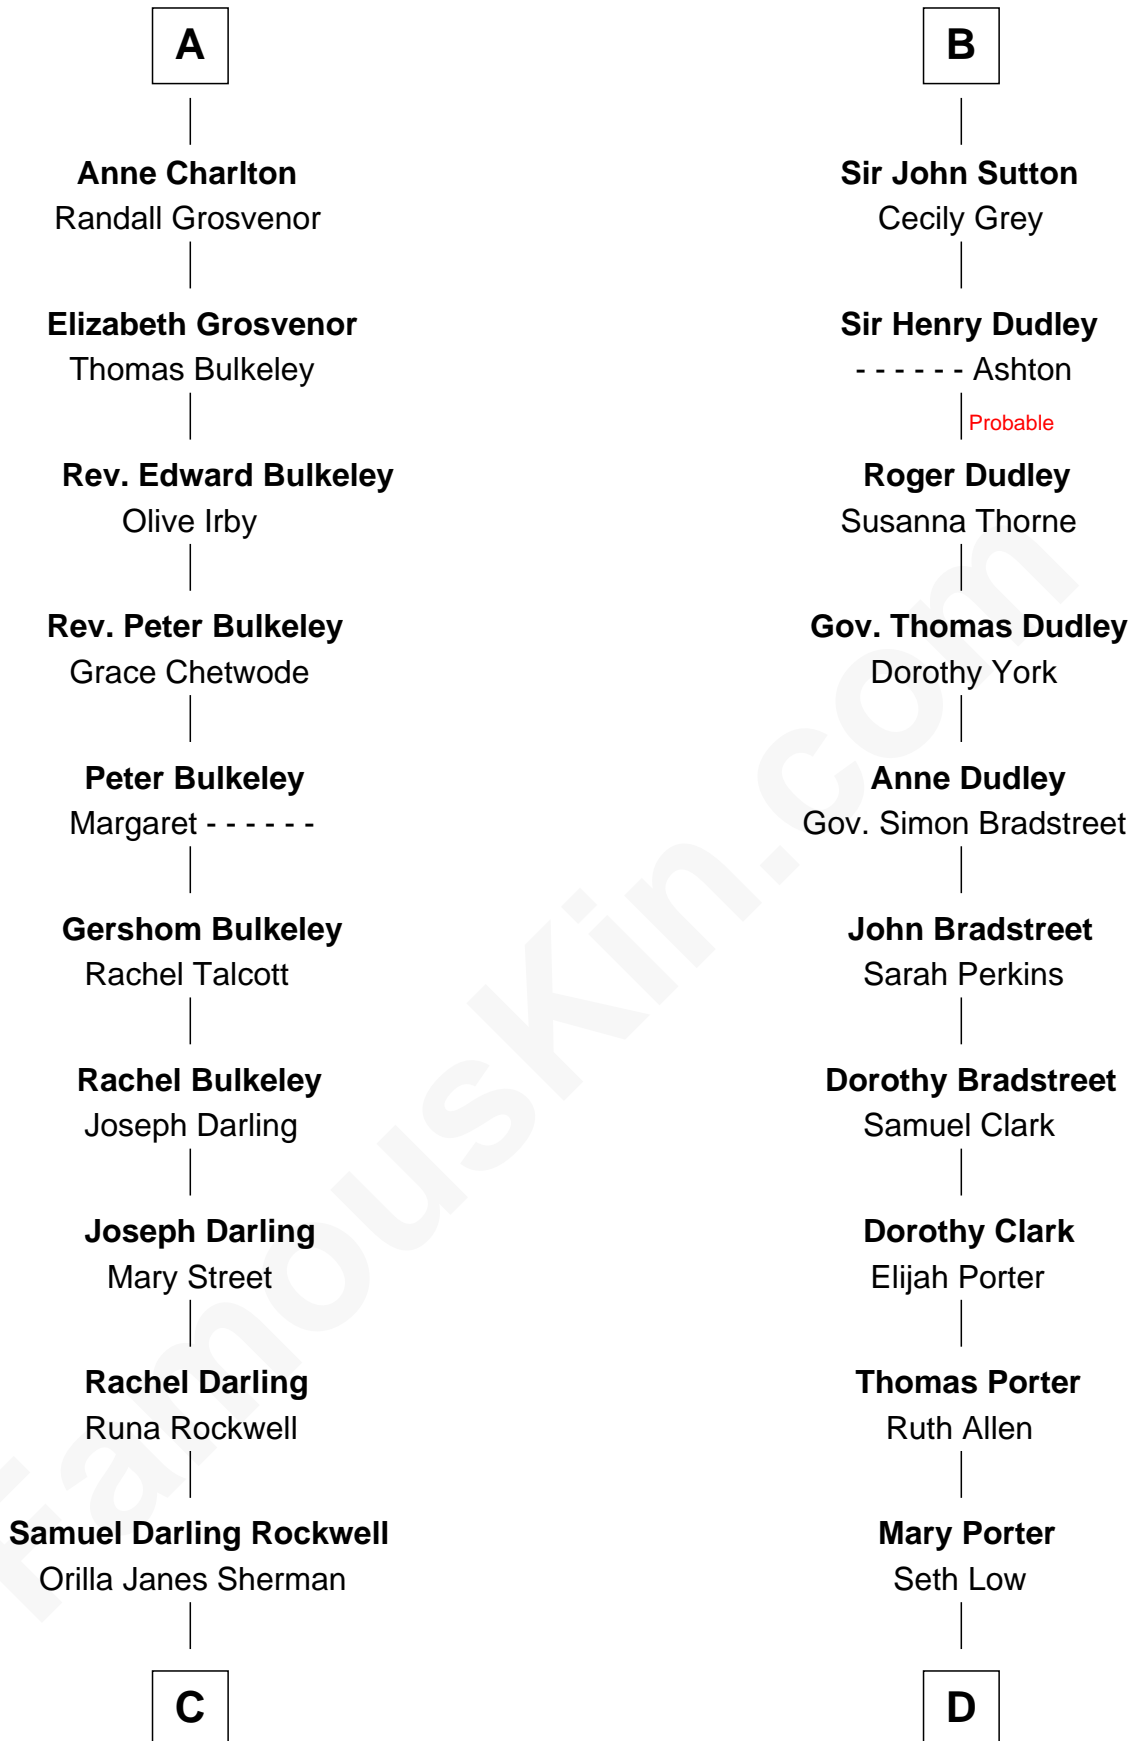

FamousKin.com
Relationship Chart of
Norman Rockwell
American Artist

19th cousin 2 times removed of
Bill Weld
68th Governor of Massachusetts

C

John William Rockwell

Phebe Boyce Waring

Jarvis Waring Rockwell

Anne Mary Hill

Norman Rockwell

American Artist

D

Harriet Low

John Babcock Hillard

Harriet Hillard

William Augustus White

Margaret Low White

Francis Minot Weld

David Weld

Mary Blake Nichols

Bill Weld

68th Governor of Massachusetts