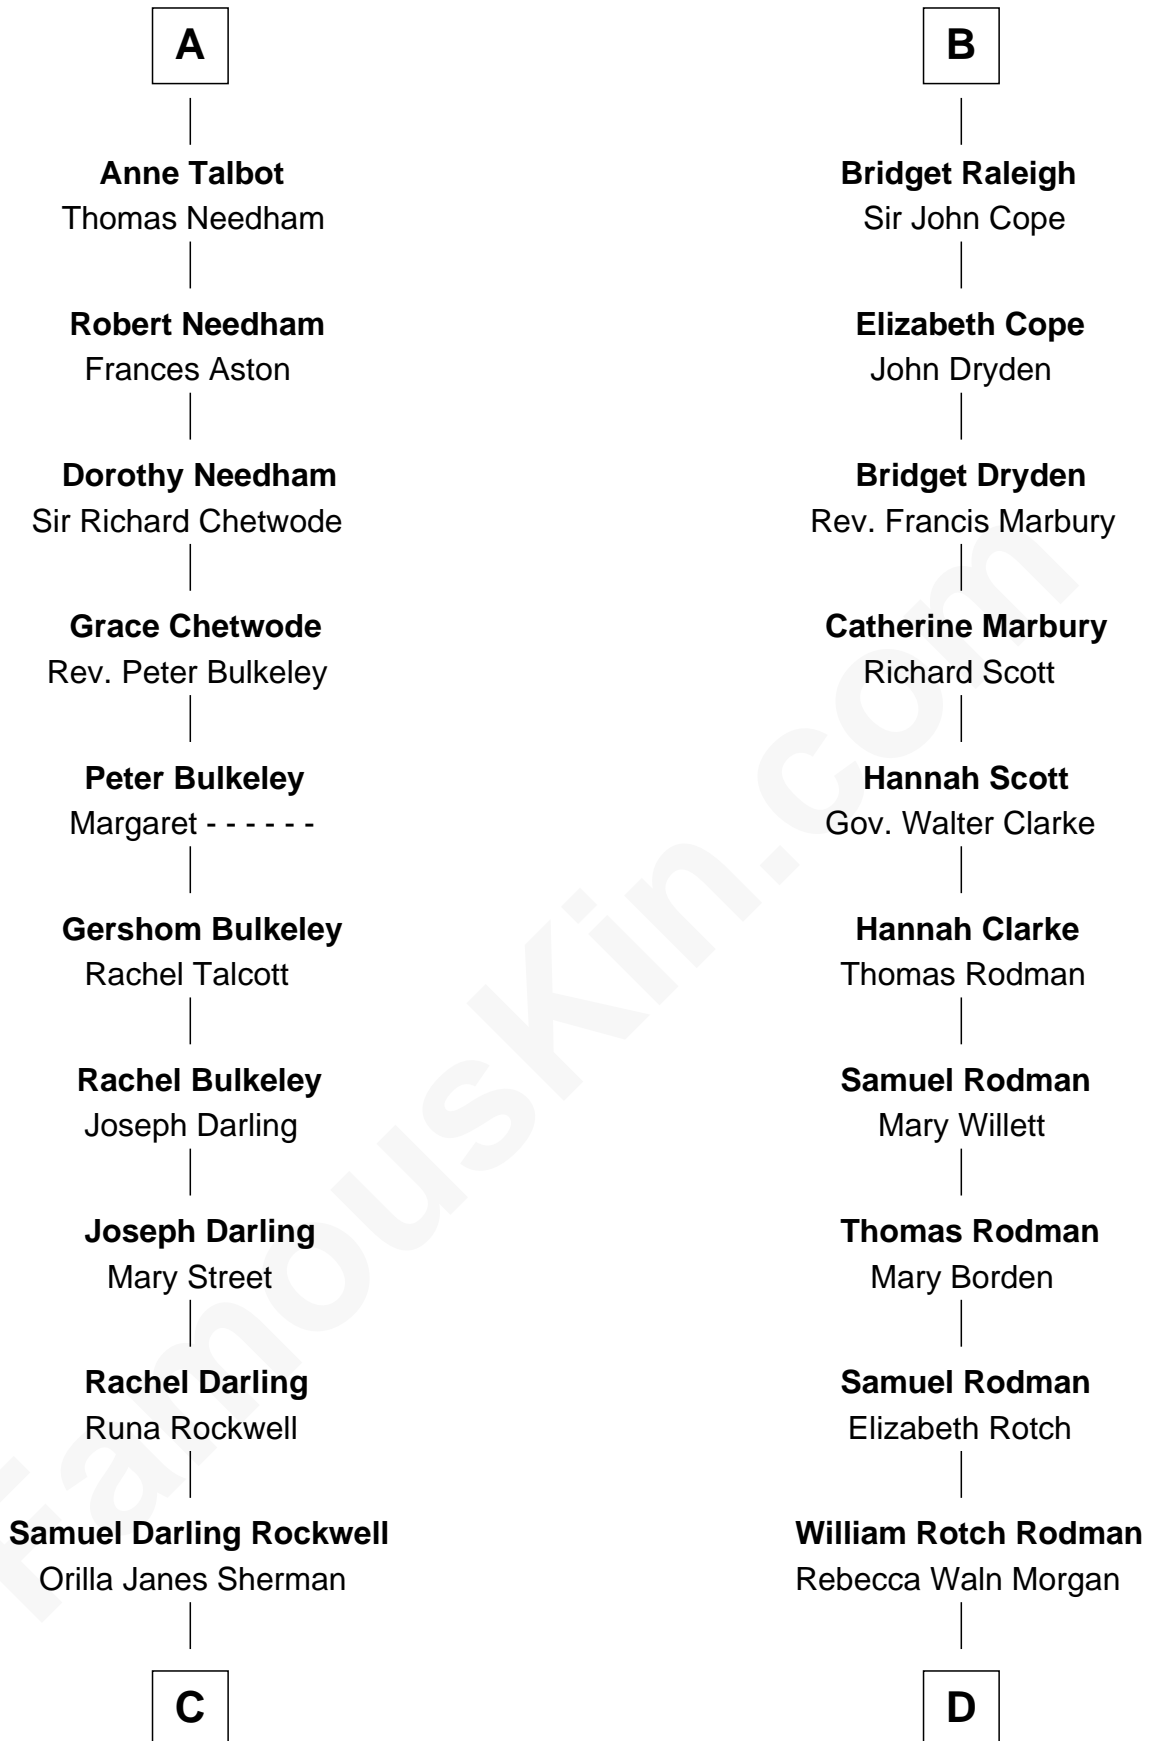

FamousKin.com
Relationship Chart of
Norman Rockwell
American Artist

19th cousin 2 times removed of
Tuesday Weld
TV and Movie Actress

C

John William Rockwell

Phebe Boyce Waring

Jarvis Waring Rockwell

Anne Mary Hill

Norman Rockwell

American Artist

D

Alfred Rodman

Anna Lothrop Motley

Eloise Rodman

Stephen Minot Weld

Edward Motley Weld

Sarah Lothrop King

Lothrop Motley Weld

Yosene Balfour Ker

Tuesday Weld

TV and Movie Actress