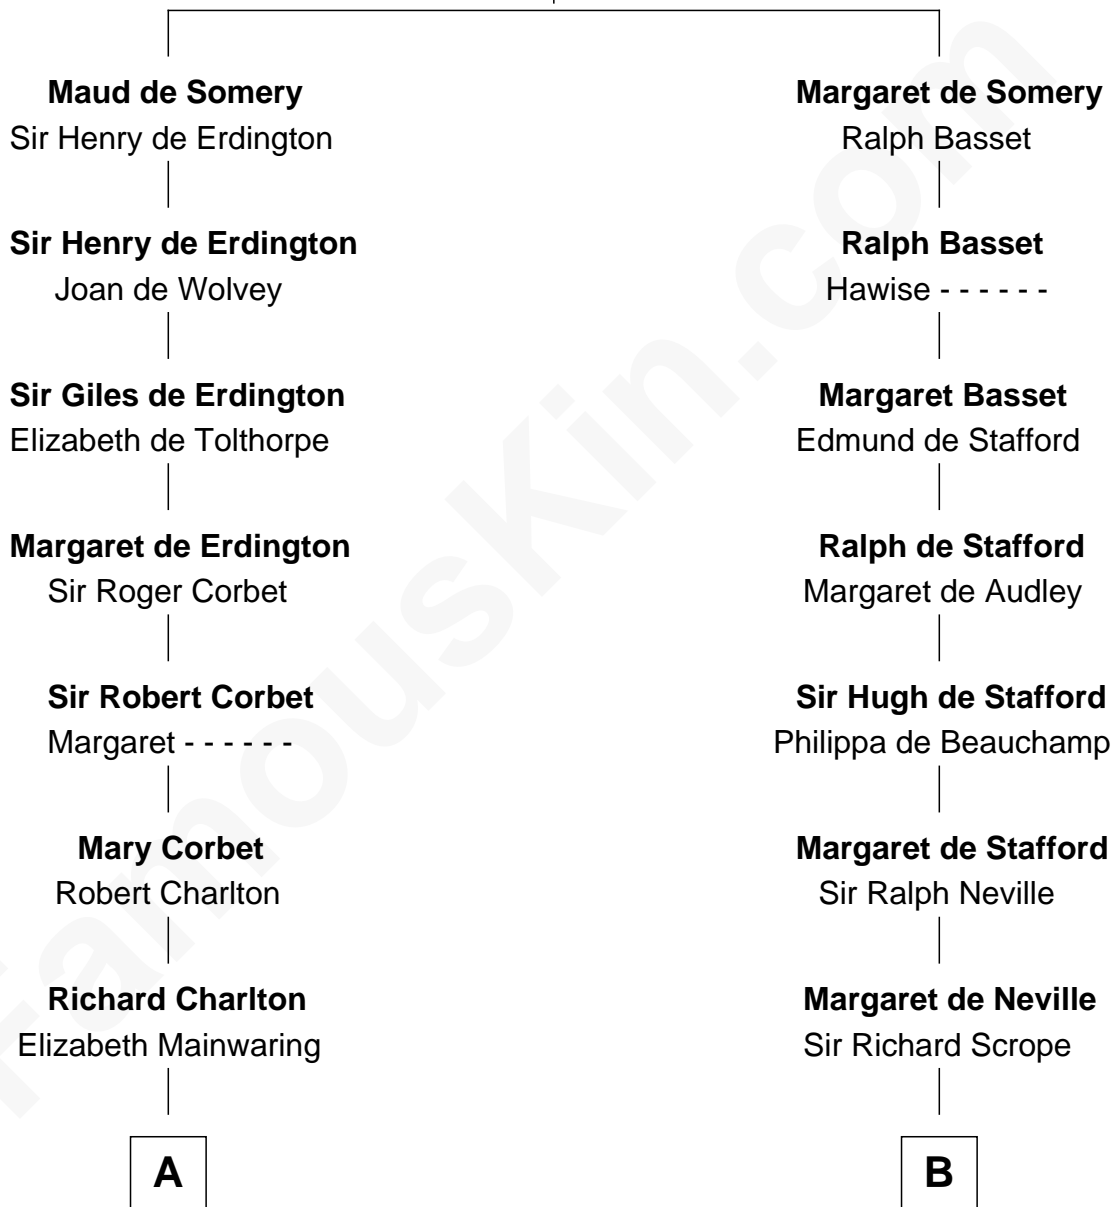

FamousKin.com
Relationship Chart of
Norman Rockwell
American Artist

19th cousin 1 time removed of
Helen Keller
Author and Activist

Sir Roger de Somery
 Nichole d'Aubenev

C

John William Rockwell

Phebe Boyce Waring

Jarvis Waring Rockwell

Anne Mary Hill

Norman Rockwell

American Artist

D

Col. Alexander Spotswood Moore

Elizabeth Aylett

Mary Fairfax Moore