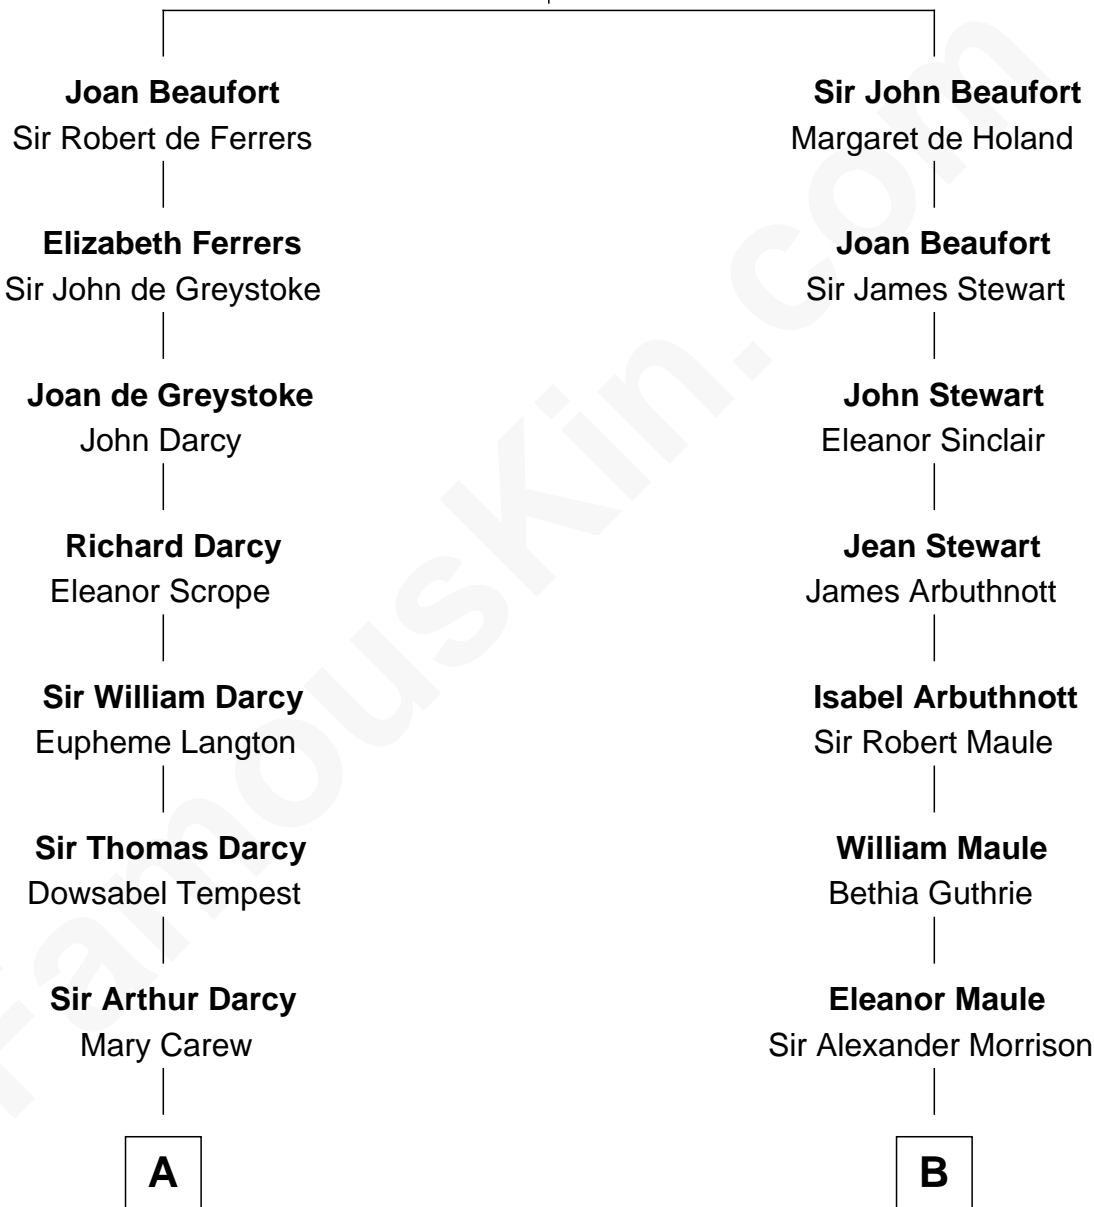

FamousKin.com

Relationship Chart of

Norman Rockwell

American Artist

14th cousin 4 times removed of

Helen Keller
Author and Activist

John of Gaunt
Katherine Roet

C

Jarvis Waring Rockwell

Anne Mary Hill

Norman Rockwell

American Artist

FamousKin.com