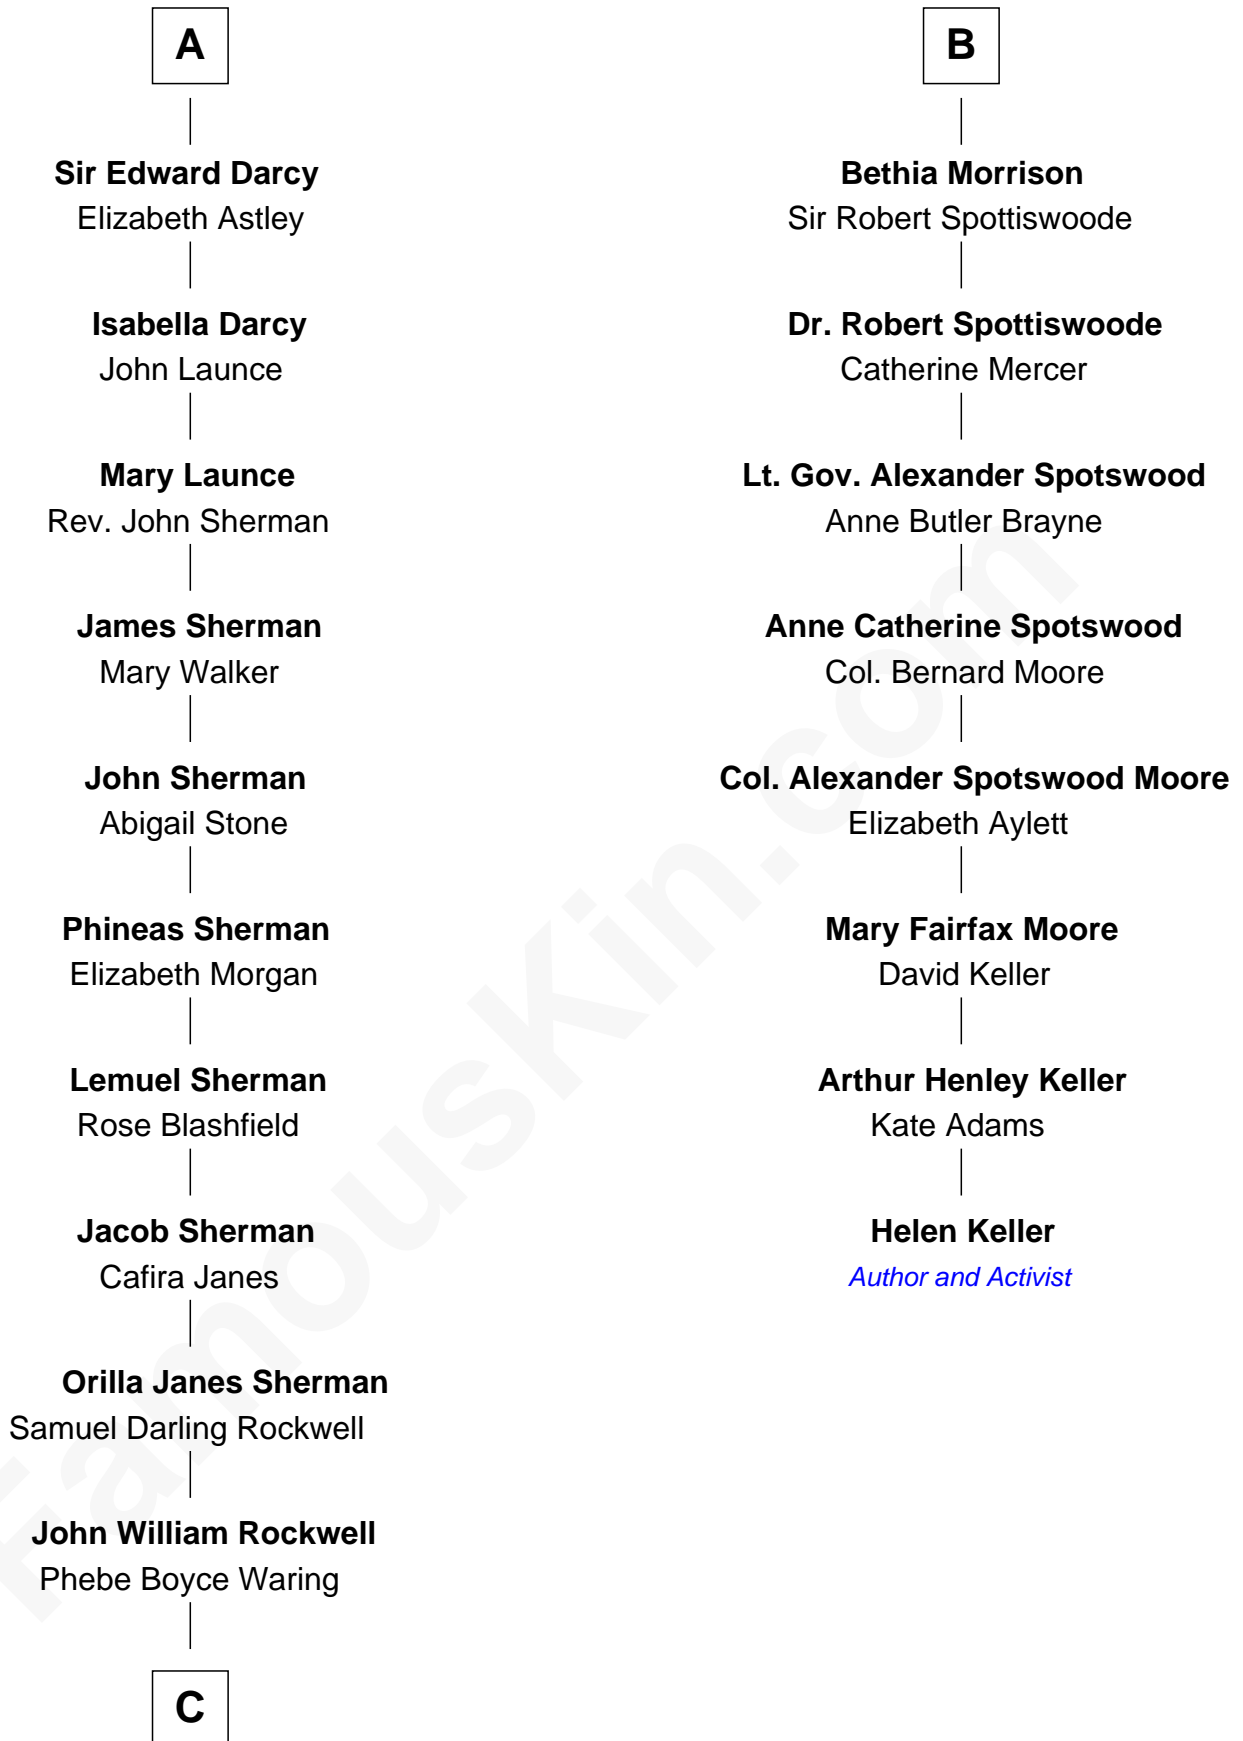

FamousKin.com

Relationship Chart of

Norman Rockwell

American Artist

14th cousin 4 times removed of

Helen Keller
Author and Activist

John of Gaunt
Katherine Roet

C

Jarvis Waring Rockwell

Anne Mary Hill

Norman Rockwell

American Artist

FamousKin.com