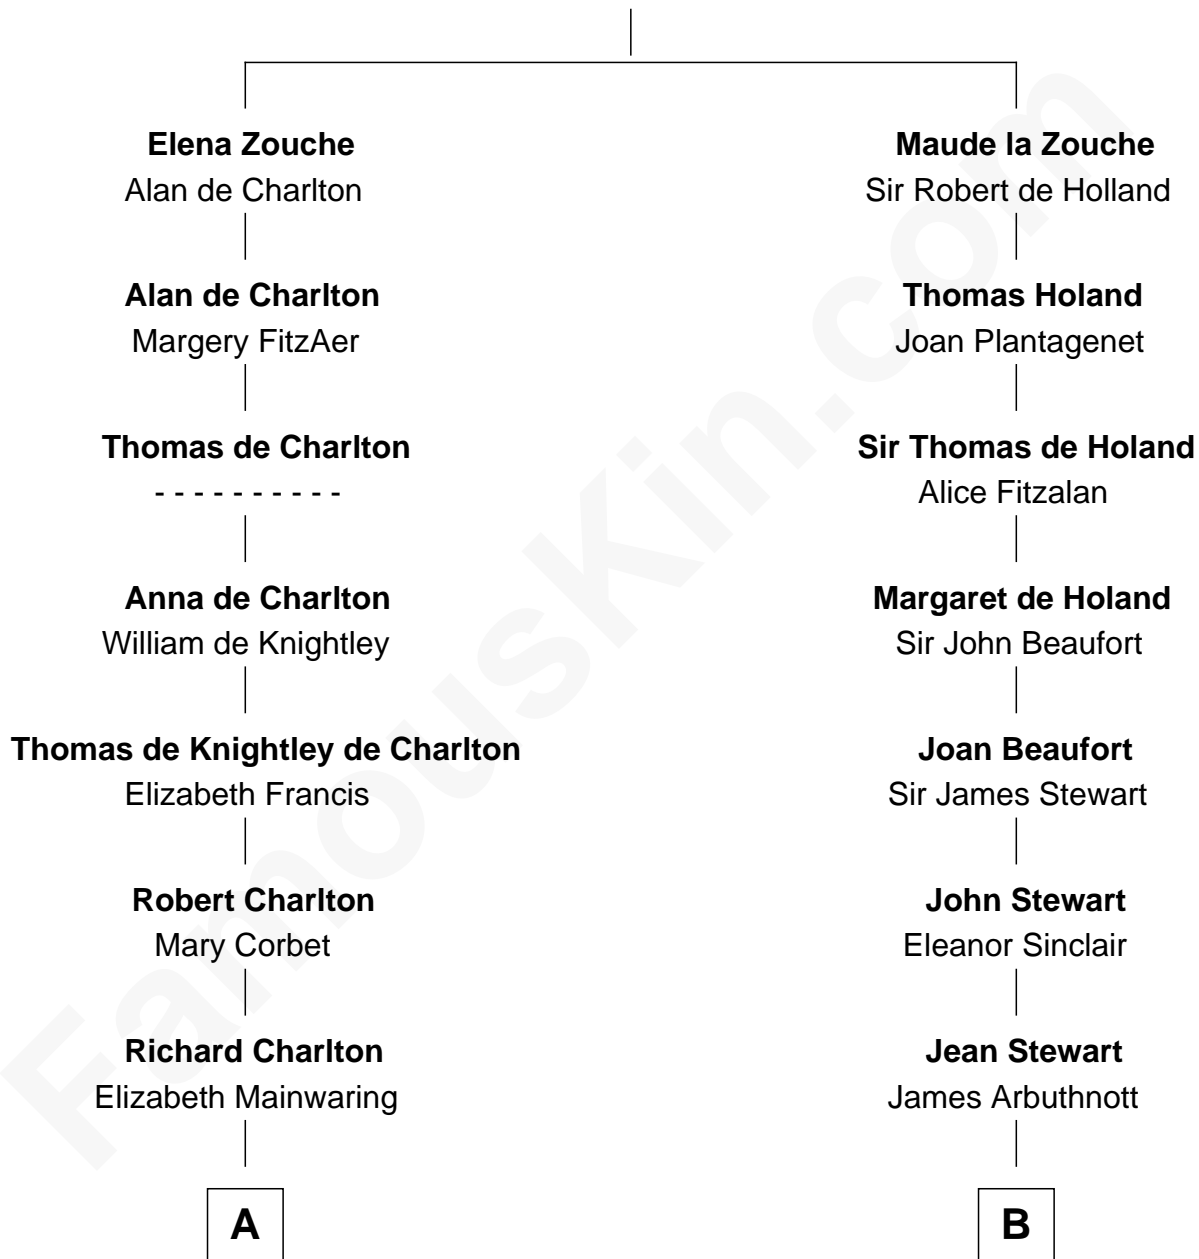

FamousKin.com

Relationship Chart of

Norman Rockwell

American Artist

17th cousin 2 times removed of

Helen Keller
Author and Activist

Sir Alan la Zouche
Eleanor de Segrave

C

John William Rockwell

Phebe Boyce Waring

Jarvis Waring Rockwell

Anne Mary Hill

Norman Rockwell

American Artist

FamousKin.com