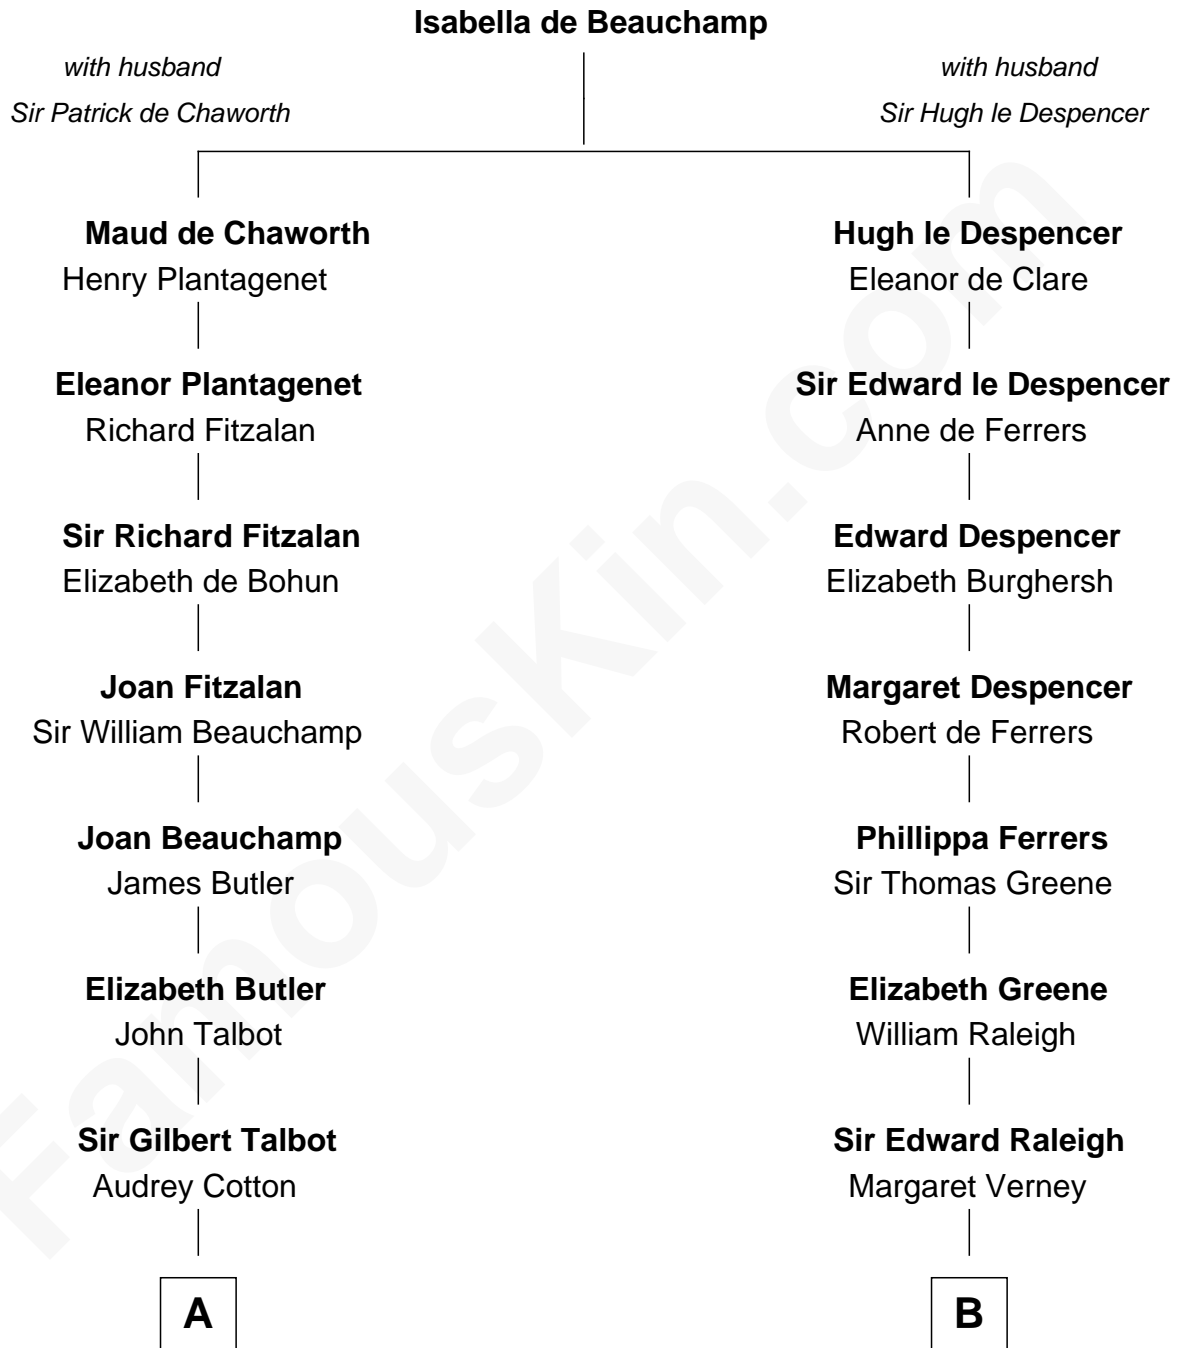

FamousKin.com
Relationship Chart of
Norman Rockwell
American Artist

18th cousin 2 times removed of
Melvil Dewey
Inventor of the Dewey Decimal System

FamousKin.com