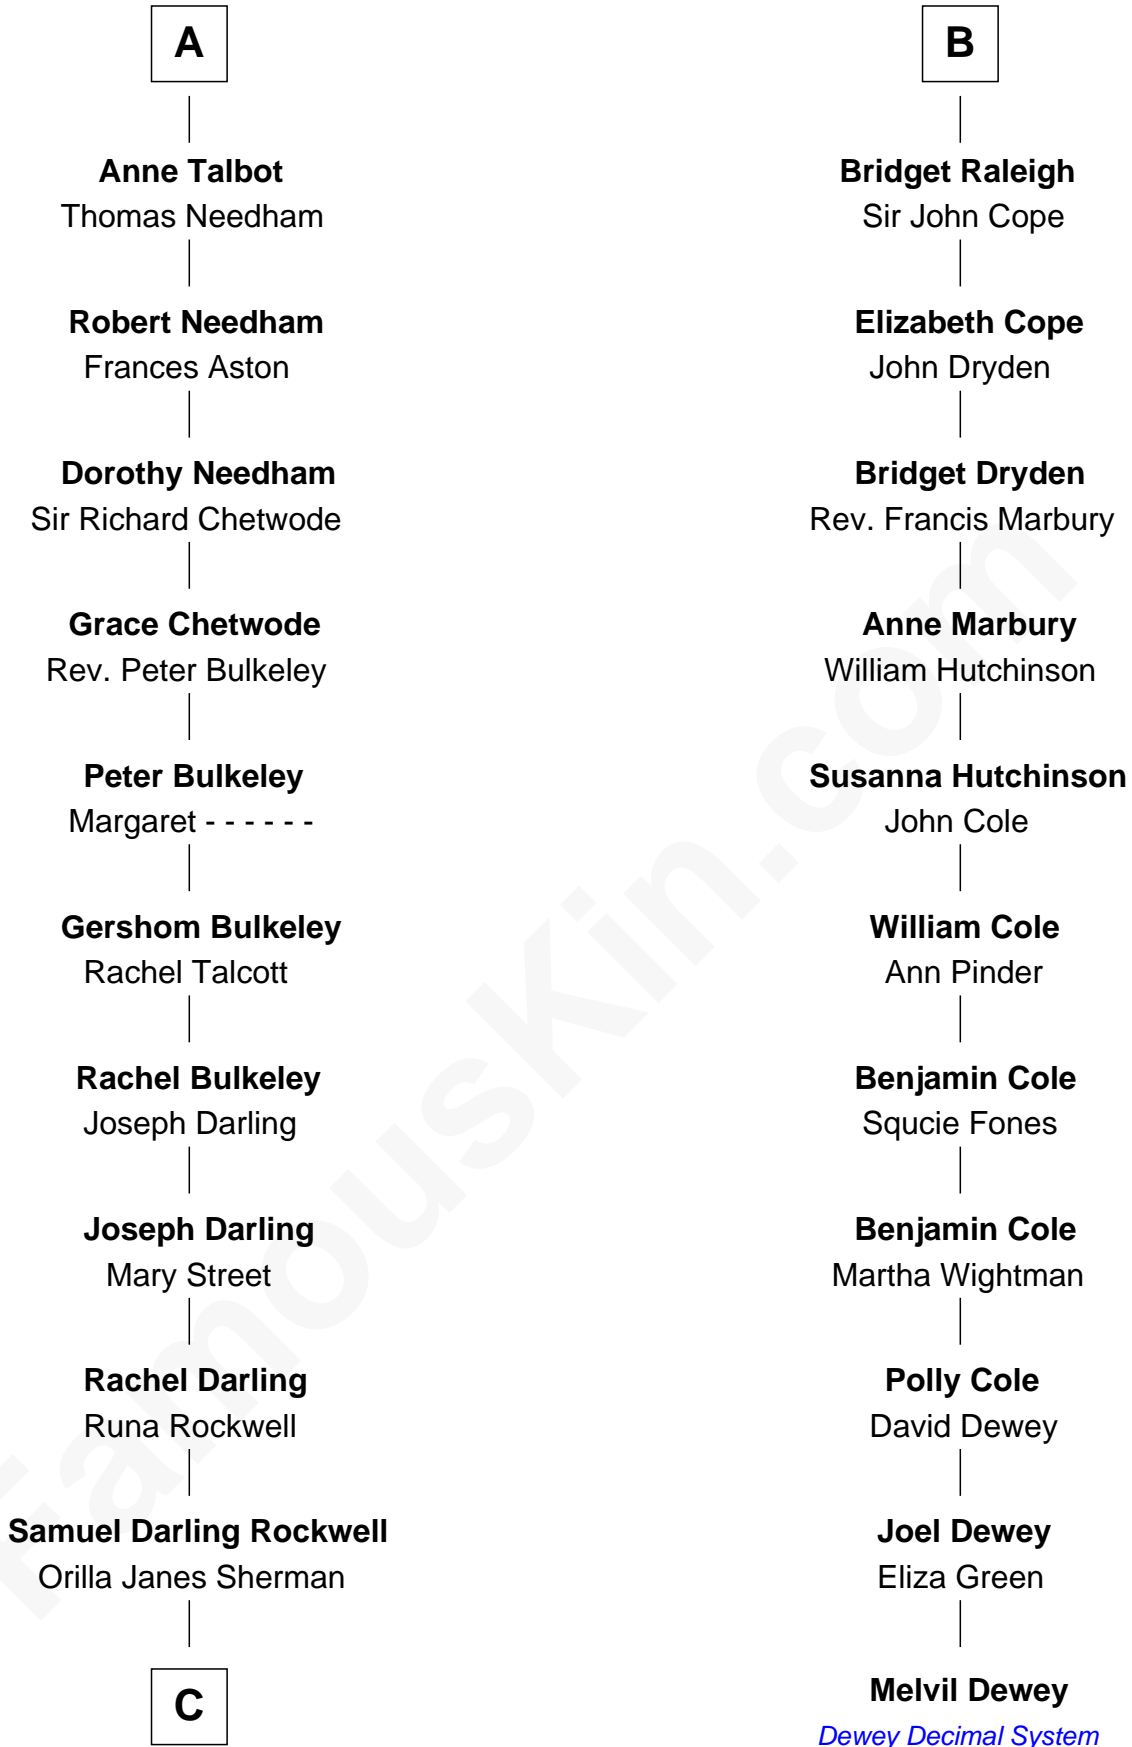

FamousKin.com

Relationship Chart of

Norman Rockwell

American Artist

17th cousin 2 times removed of

Melvil Dewey
Inventor of the Dewey Decimal System

C

—
John William Rockwell

Phebe Boyce Waring

—
Jarvis Waring Rockwell

Anne Mary Hill

—
Norman Rockwell

American Artist

FamousKin.com