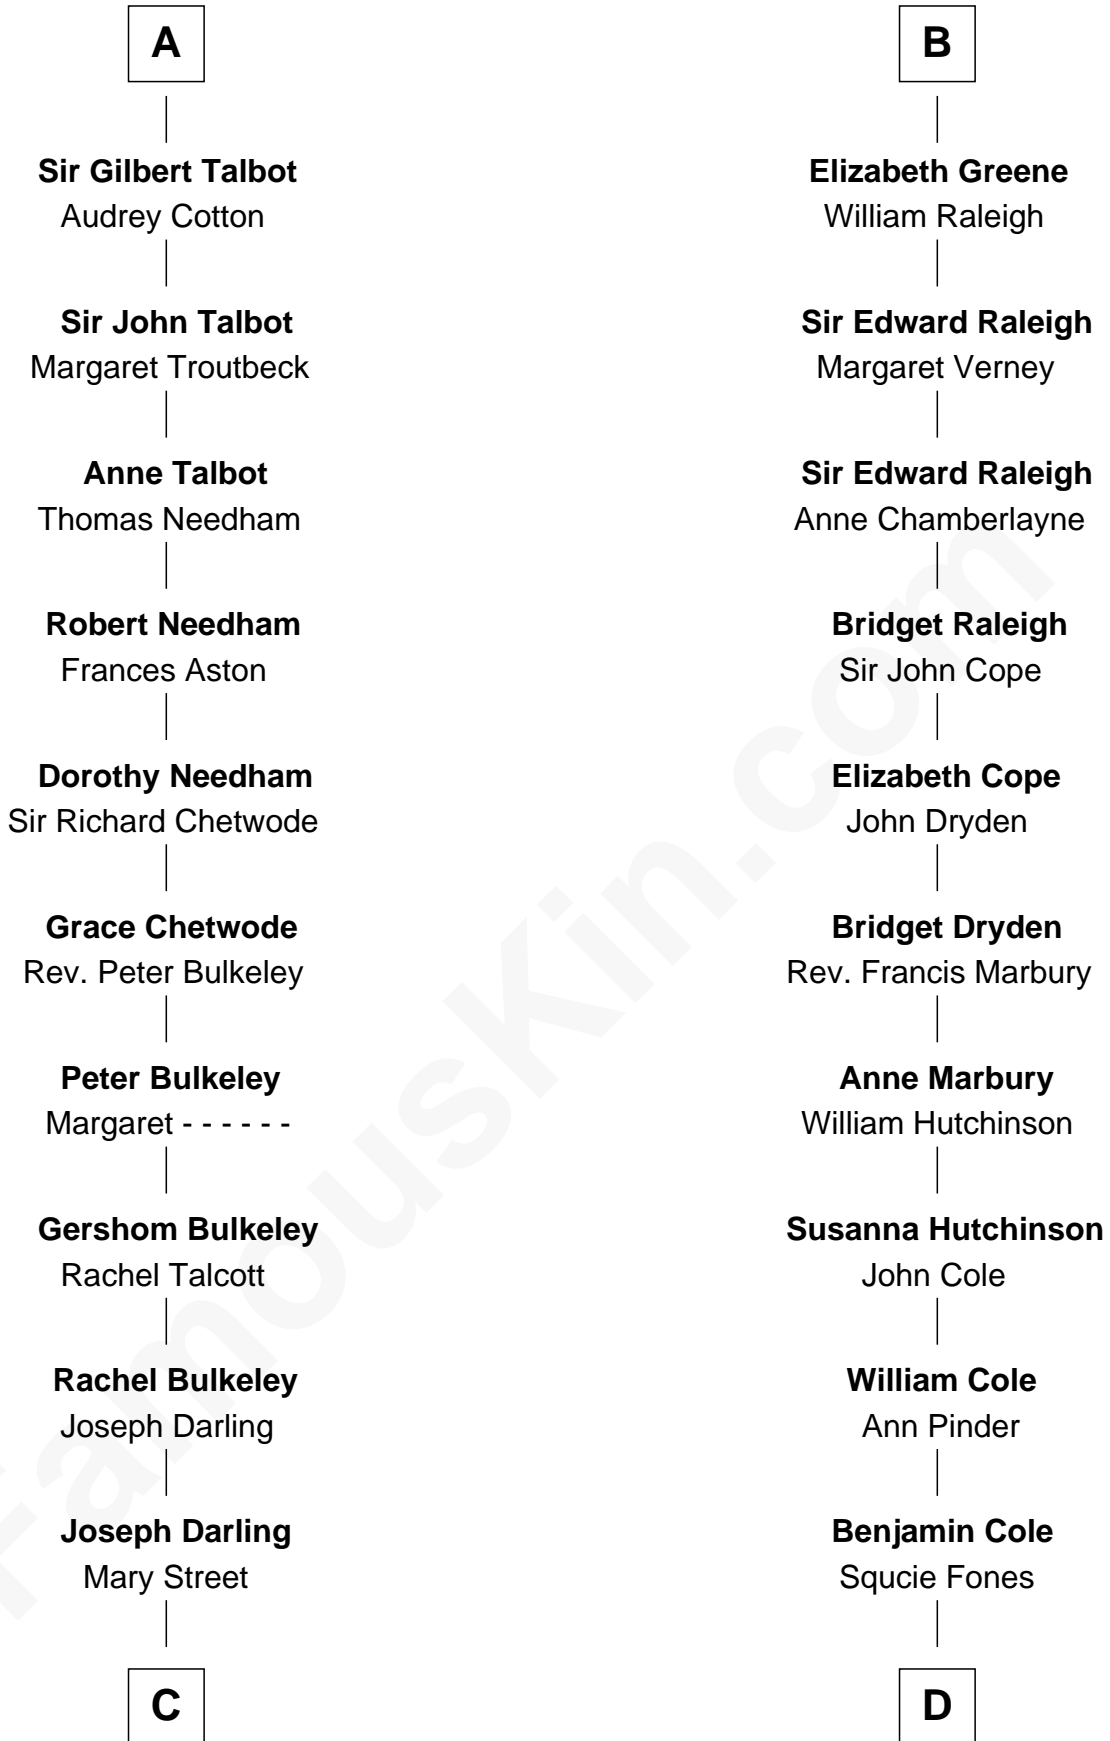

FamousKin.com
Relationship Chart of
Norman Rockwell
American Artist

20th cousin 1 time removed of
Melvil Dewey
Inventor of the Dewey Decimal System

C

Rachel Darling
Runa Rockwell

Samuel Darling Rockwell
Orilla Janes Sherman

John William Rockwell
Phebe Boyce Waring

Jarvis Waring Rockwell
Anne Mary Hill

Norman Rockwell
American Artist

D

Benjamin Cole
Martha Wightman

Polly Cole
David Dewey

Joel Dewey
Eliza Green

Melvil Dewey
Dewey Decimal System