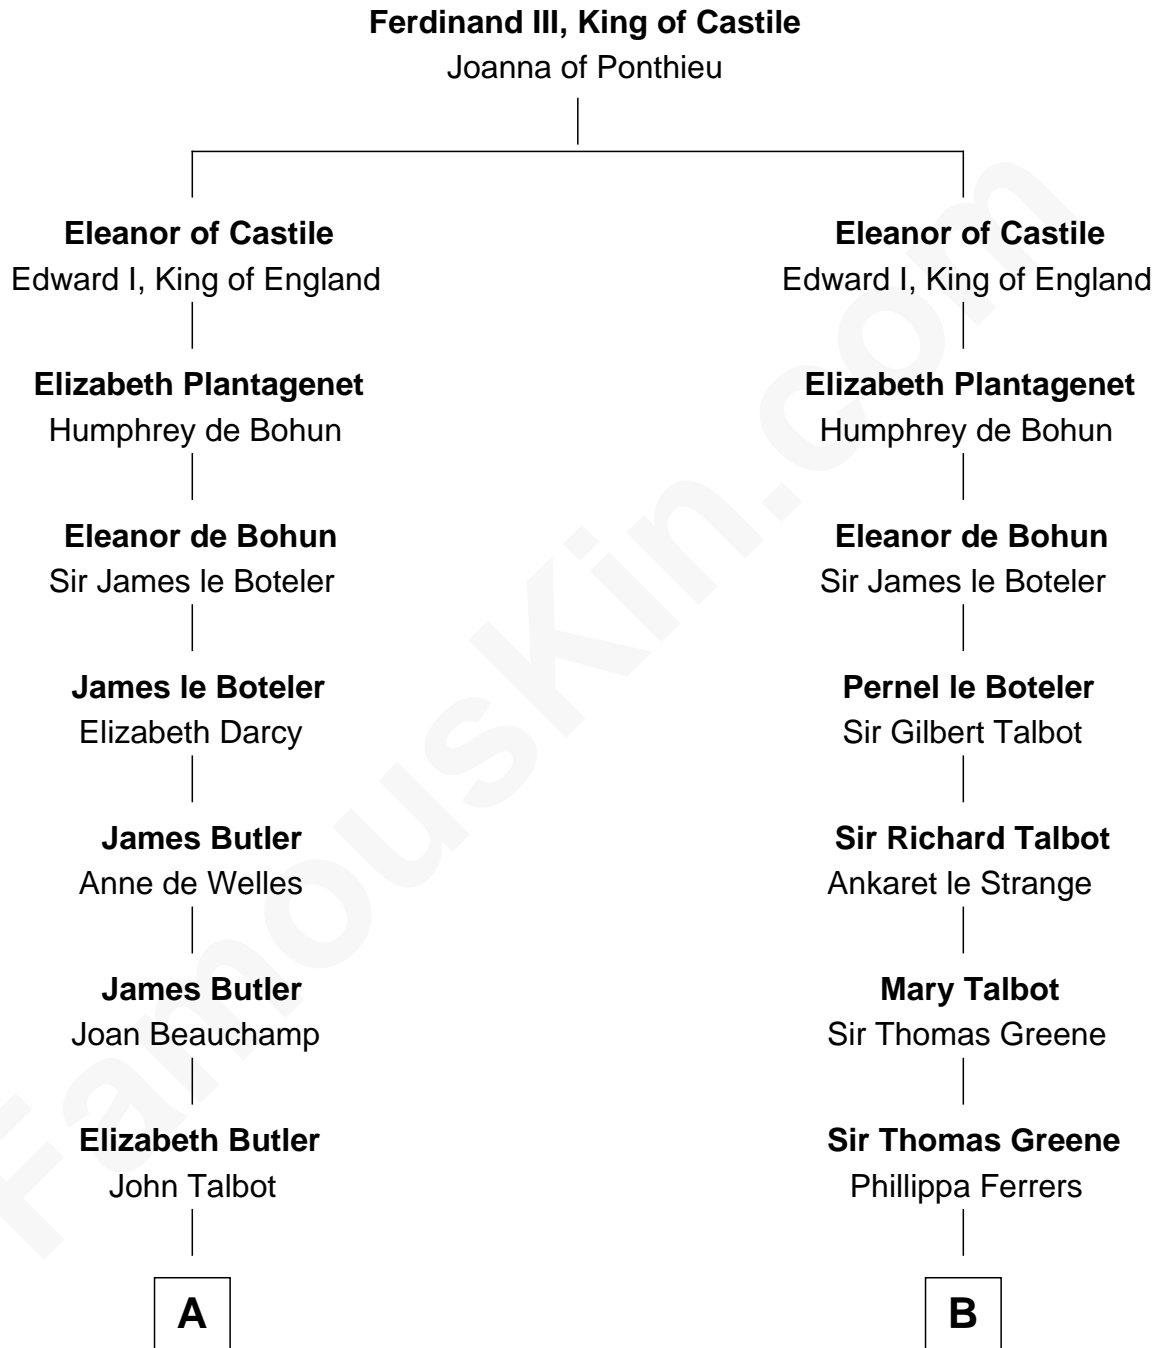

FamousKin.com
Relationship Chart of
Norman Rockwell
American Artist

20th cousin 1 time removed of
Melvil Dewey
Inventor of the Dewey Decimal System

C

Rachel Darling
Runa Rockwell

Samuel Darling Rockwell
Orilla Janes Sherman

John William Rockwell
Phebe Boyce Waring

Jarvis Waring Rockwell
Anne Mary Hill

Norman Rockwell
American Artist

D

Benjamin Cole
Martha Wightman

Polly Cole
David Dewey

Joel Dewey
Eliza Green

Melvil Dewey
Dewey Decimal System