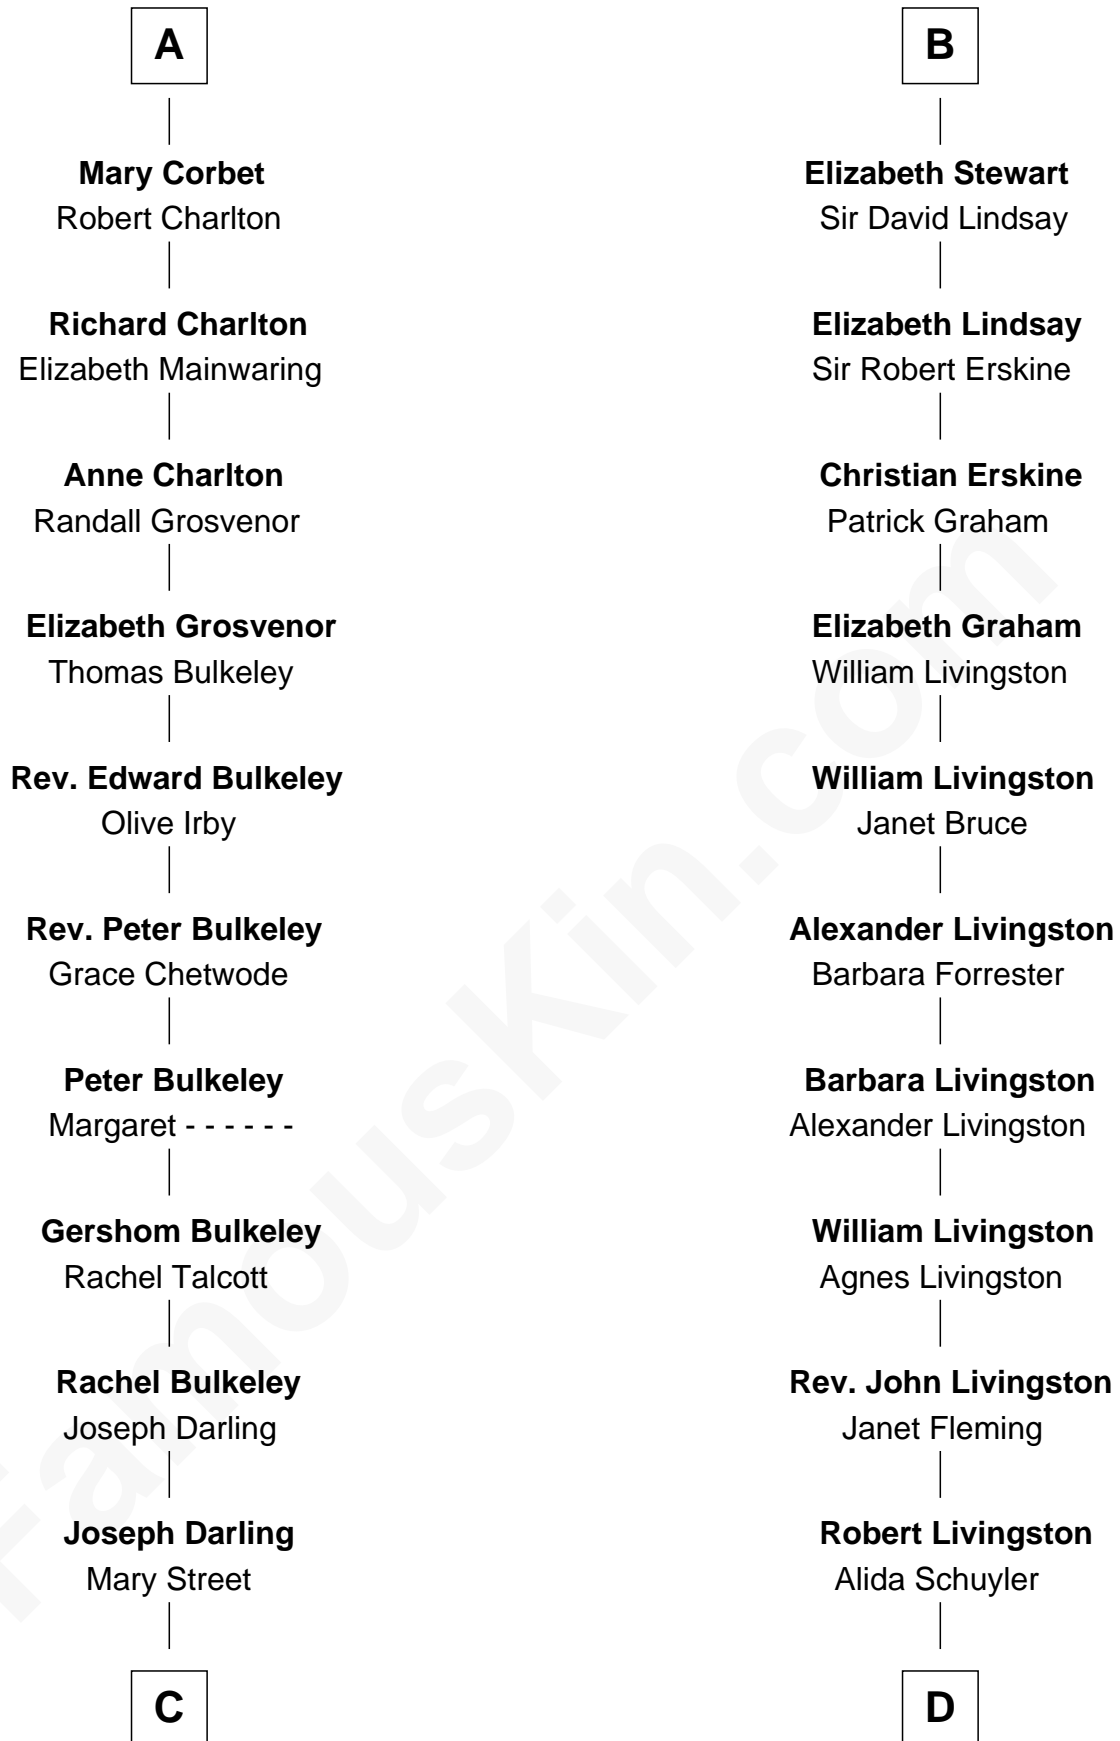

FamousKin.com
Relationship Chart of
Norman Rockwell
American Artist

18th cousin 3 times removed of
Philip Livingston
Signer of the Declaration of Independence

C

Rachel Darling
Runa Rockwell

Samuel Darling Rockwell
Orilla Janes Sherman

John William Rockwell
Phebe Boyce Waring

Jarvis Waring Rockwell
Anne Mary Hill

Norman Rockwell
American Artist

D

Philip Livingston
Catrina Van Brugh

Philip Livingston
Signer of Declaration of Independence

FamousKin.com