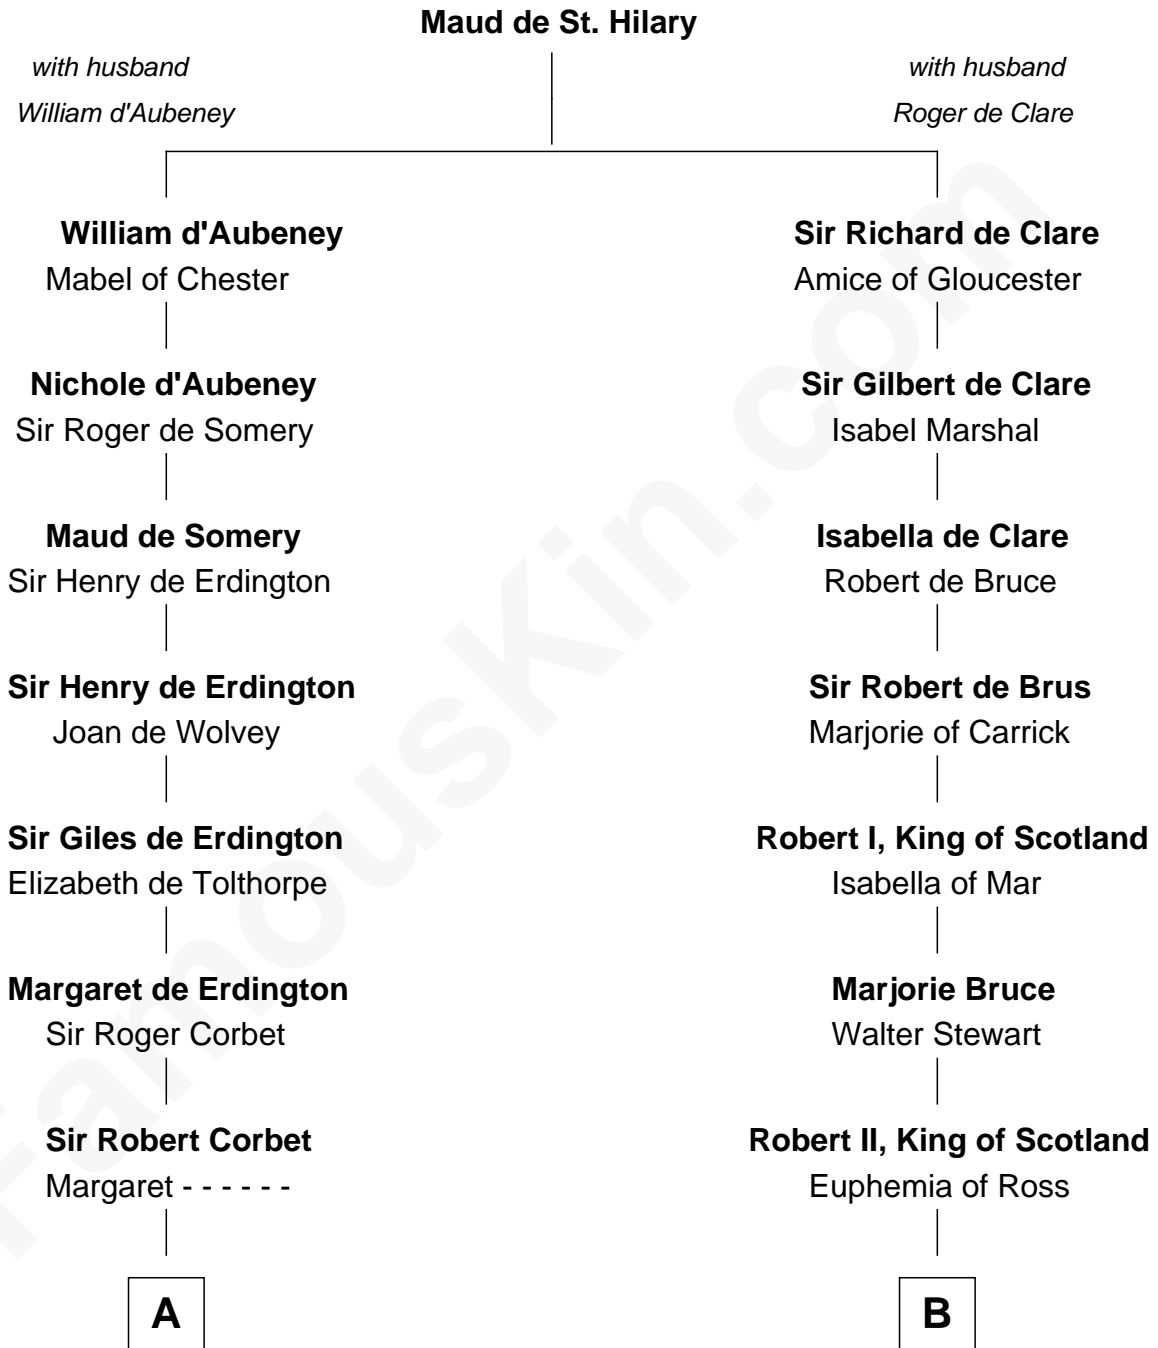

FamousKin.com
Relationship Chart of
Norman Rockwell
American Artist

18th cousin 3 times removed of
Philip Livingston
Signer of the Declaration of Independence

C

Rachel Darling
Runa Rockwell

Samuel Darling Rockwell
Orilla Janes Sherman

John William Rockwell
Phebe Boyce Waring

Jarvis Waring Rockwell
Anne Mary Hill

Norman Rockwell
American Artist

D

Philip Livingston
Catrina Van Brugh

Philip Livingston
Signer of Declaration of Independence

FamousKin.com