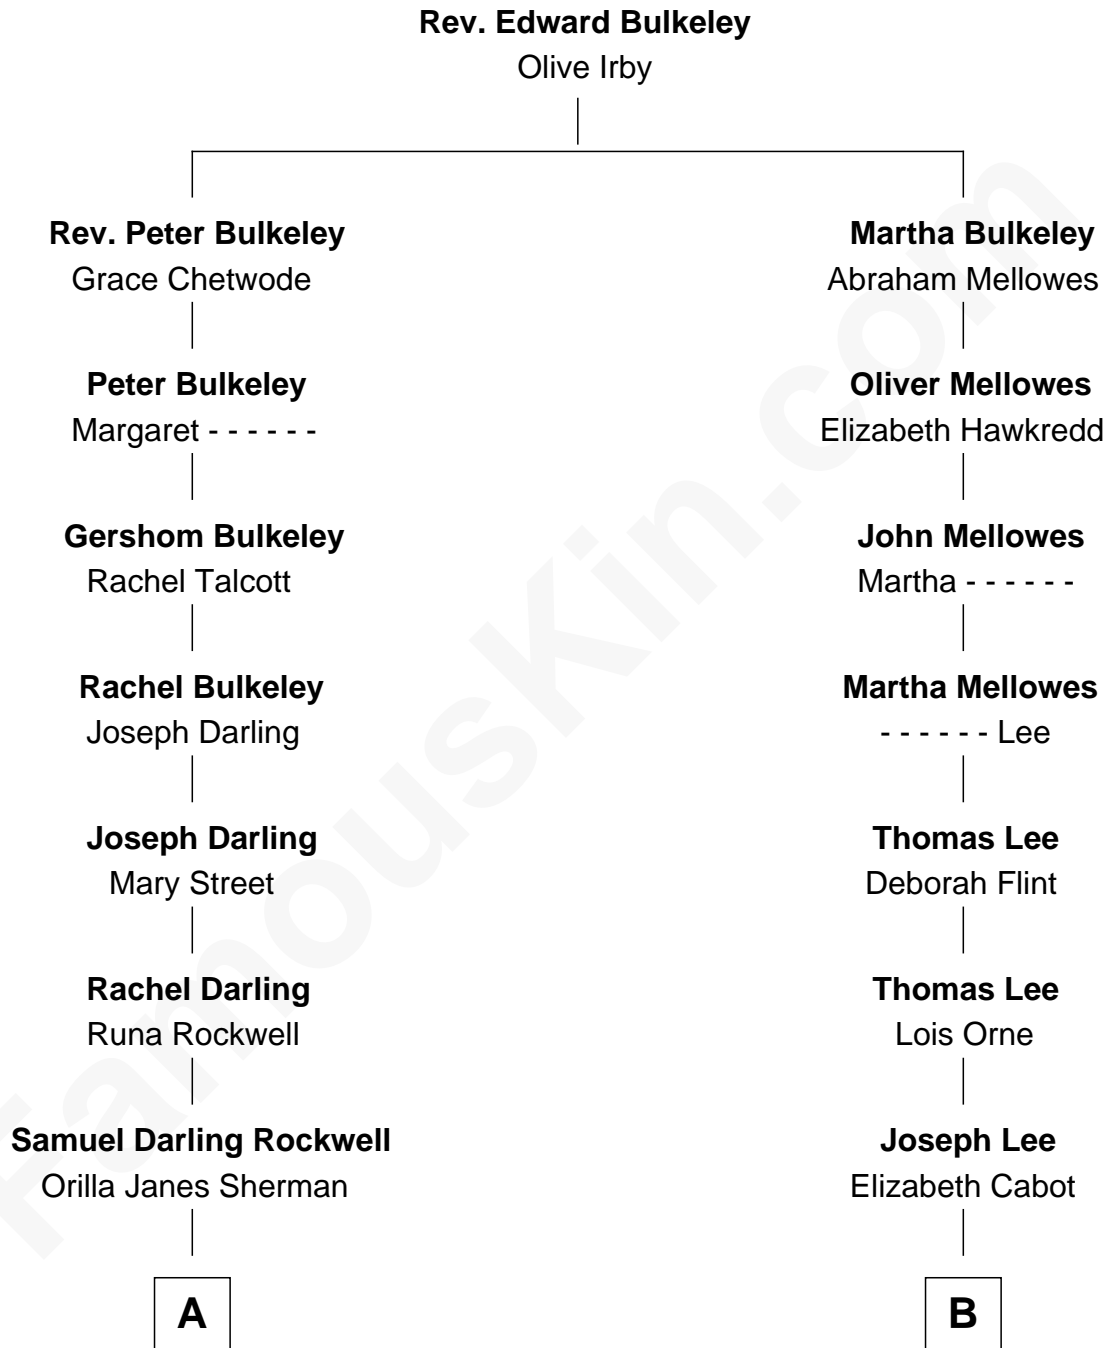

**FamousKin.com**  
**Relationship Chart of**  
**Norman Rockwell**  
*American Artist*

9th cousin 2 times removed of  
**Leverett Saltonstall**  
*55th Governor of Massachusetts*

**A**

**John William Rockwell**

Phebe Boyce Waring

**Jarvis Waring Rockwell**

Anne Mary Hill

**Norman Rockwell**

*American Artist*

**B**

**Nathaniel Cabot Lee**

Mary Ann Cabot

**John Clarke Lee**

Harriet Paine Rose

**Rose Smith Lee**

Leverett Saltonstall

**Richard Middlecott Saltonstall**

Eleanor Brooks

**Leverett Saltonstall**

*55th Governor of Massachusetts*