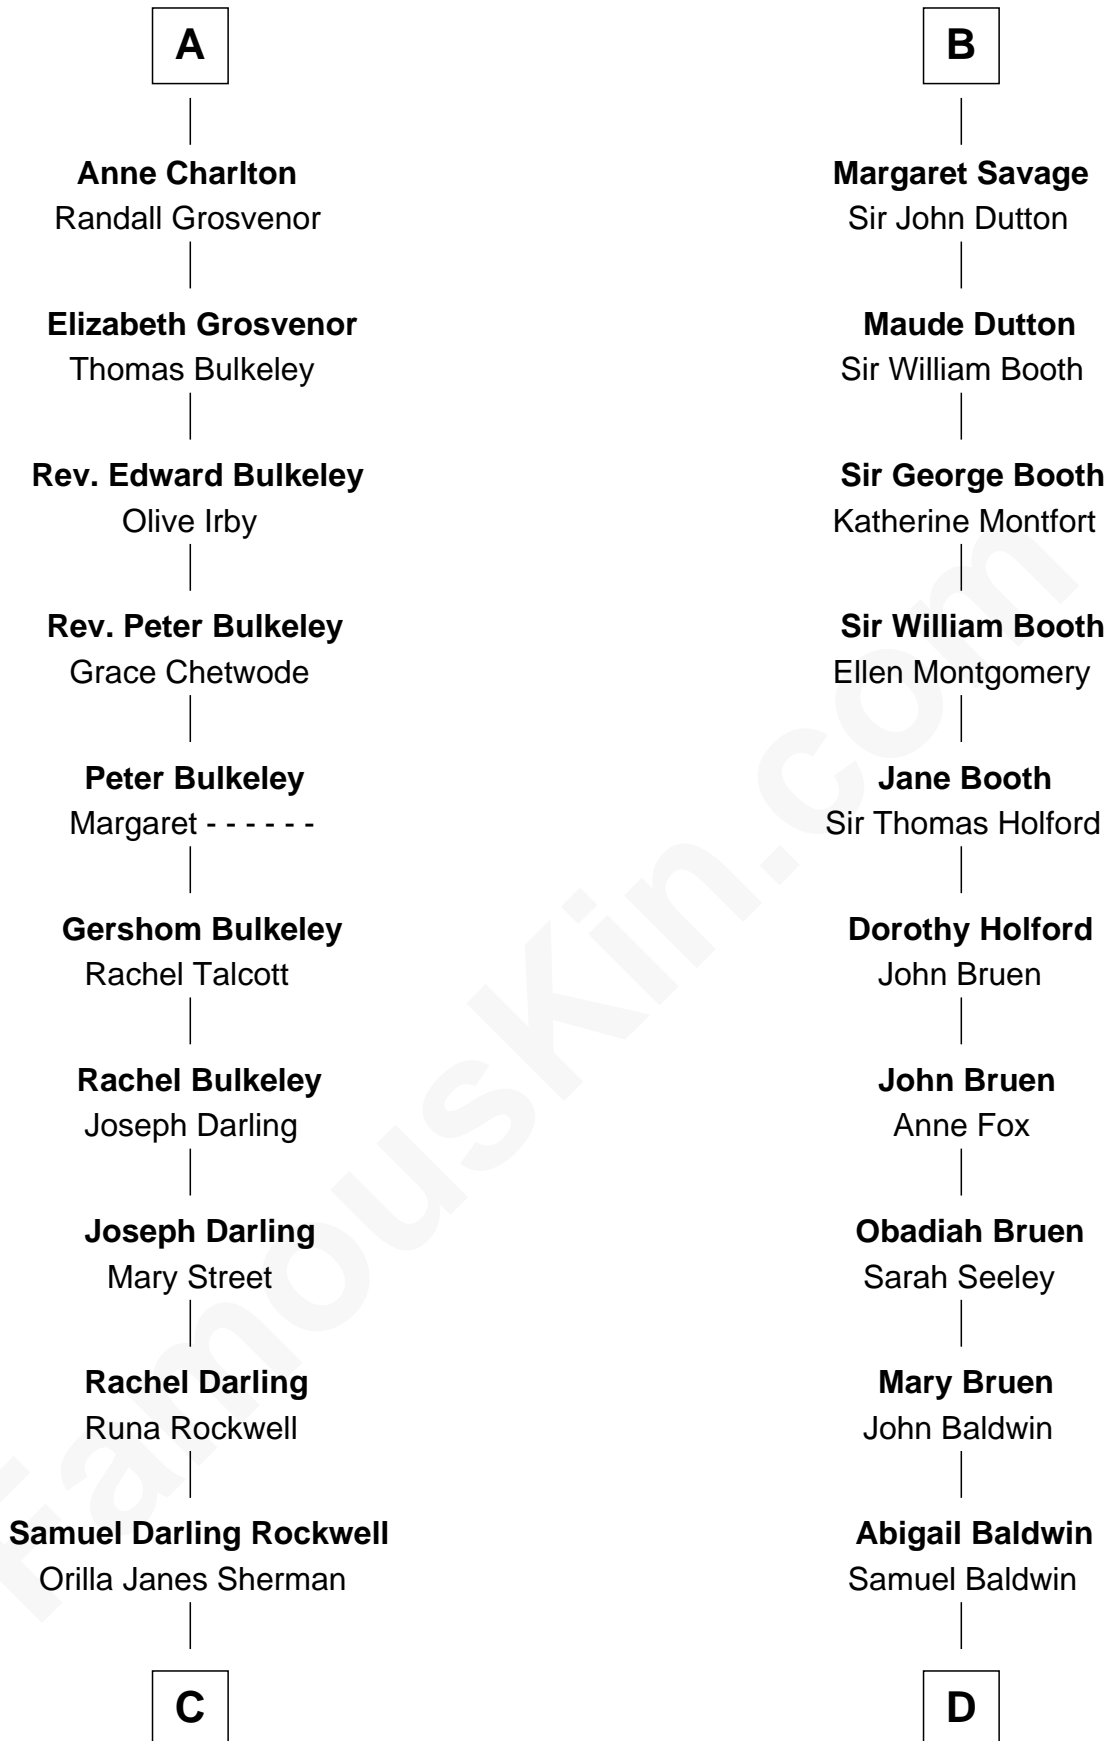

# FamousKin.com Relationship Chart of

**Norman Rockwell**

*American Artist*

19th cousin of

**Abraham Baldwin**

*Signer of the U.S. Constitution*

**Sir Roger de Somery**

Nichole d'Aubenev

**C**

**John William Rockwell**

Phebe Boyce Waring

**Jarvis Waring Rockwell**

Anne Mary Hill

**Norman Rockwell**

*American Artist*

**D**

**Timothy Baldwin**

Bathsheba Stone

**Michael Baldwin**

Lucy Dudley

**Abraham Baldwin**

*Signer of the U.S. Constitution*

FamousKin.com