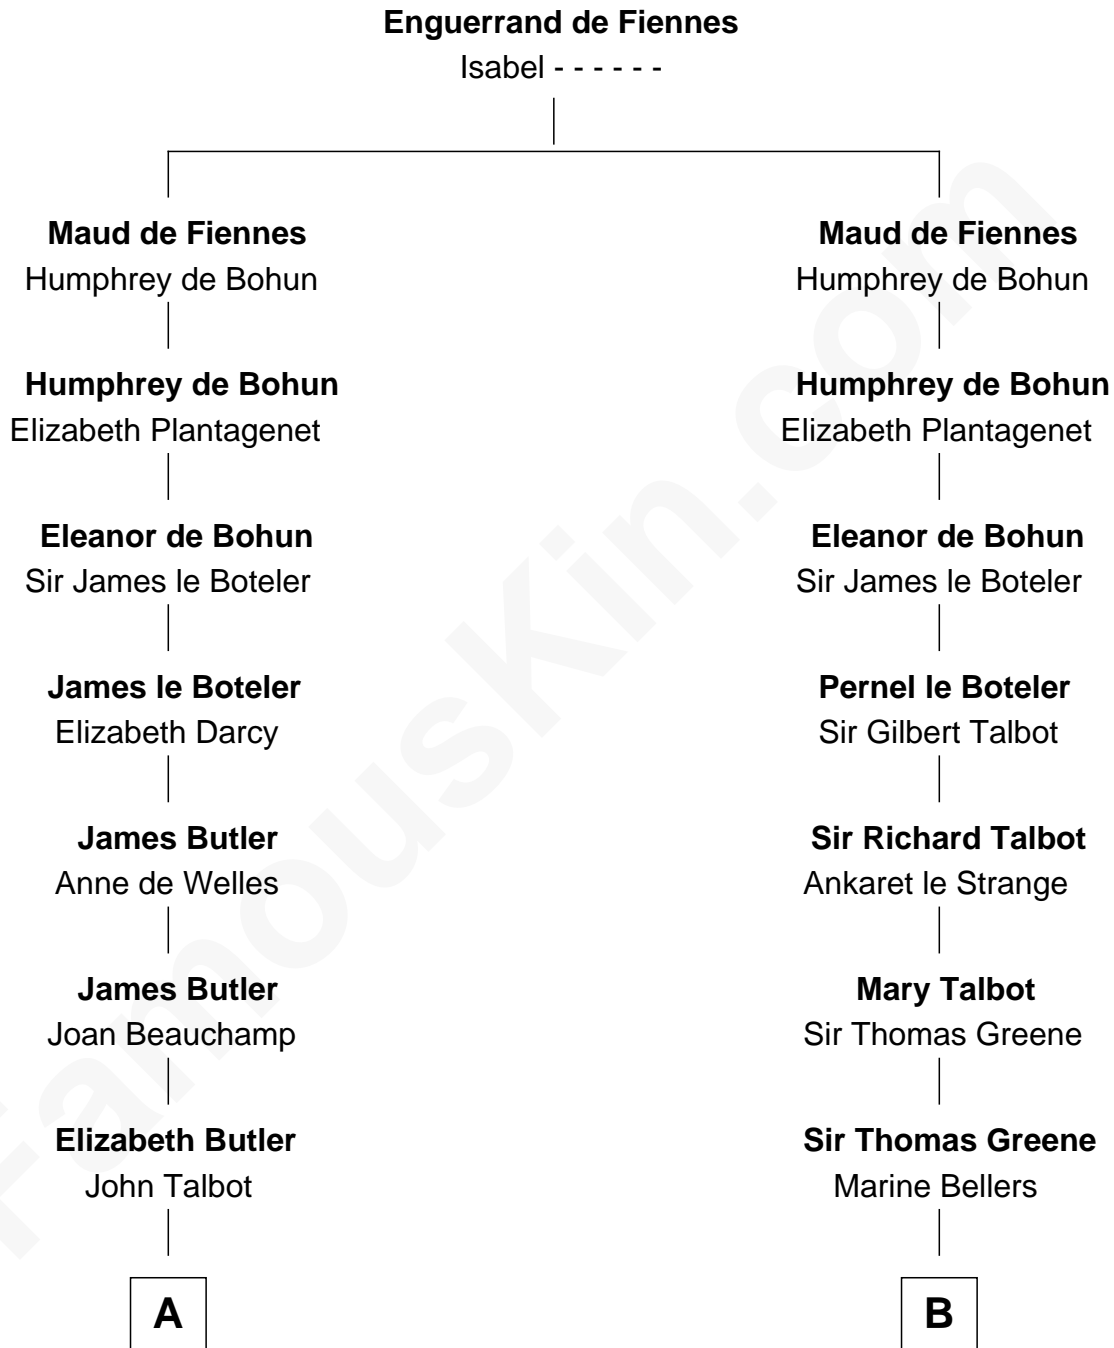

**FamousKin.com**  
**Relationship Chart of**  
**Norman Rockwell**  
*American Artist*

17th cousin 4 times removed of

**Charles Carroll**  
*Signer of the Declaration of Independence*

**C**

—  
**Rachel Darling**  
Runa Rockwell

—  
**Samuel Darling Rockwell**  
Orilla Janes Sherman

—  
**John William Rockwell**  
Phebe Boyce Waring

—  
**Jarvis Waring Rockwell**  
Anne Mary Hill

—  
**Norman Rockwell**  
*American Artist*

FamousKin.com