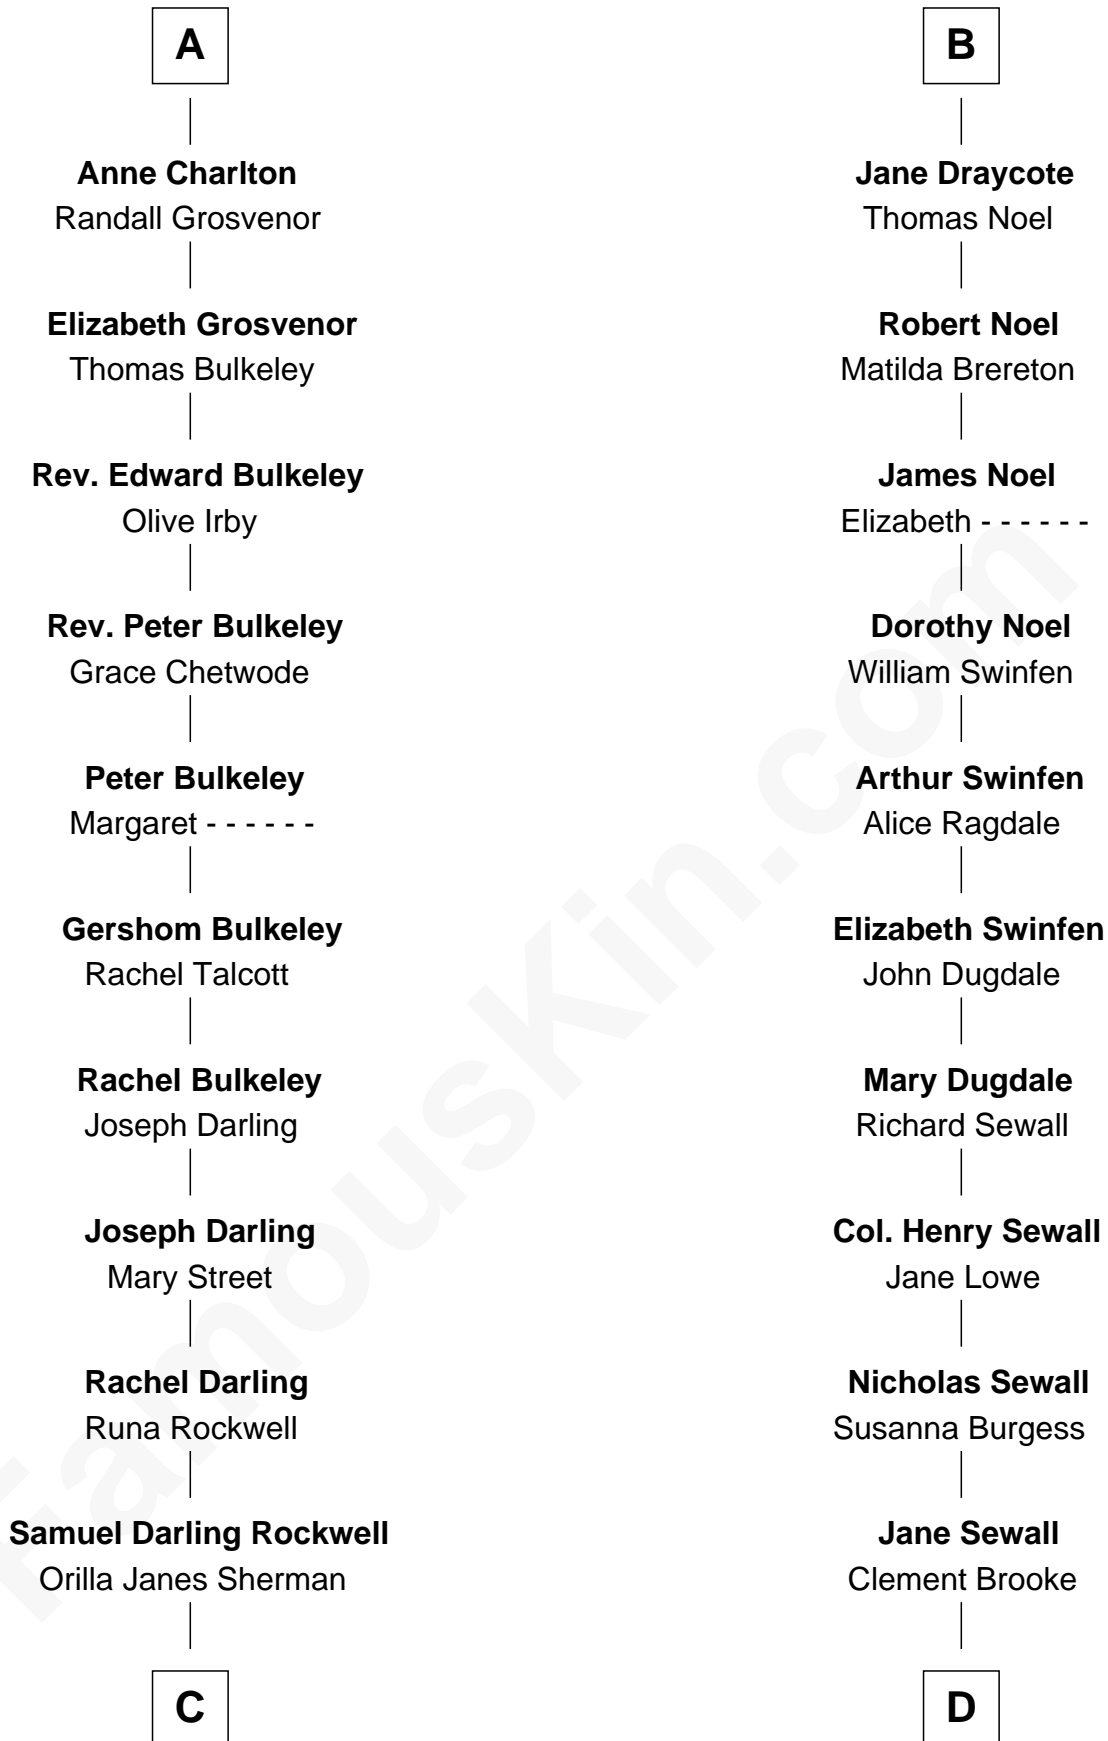

FamousKin.com
Relationship Chart of
Norman Rockwell
American Artist

18th cousin 1 time removed of

Charles Carroll
Signer of the Declaration of Independence

C

John William Rockwell

Phebe Boyce Waring

Jarvis Waring Rockwell

Anne Mary Hill

Norman Rockwell

American Artist

D

Elizabeth Brooke

Charles Carroll

Charles Carroll

Signer of Declaration of Independence