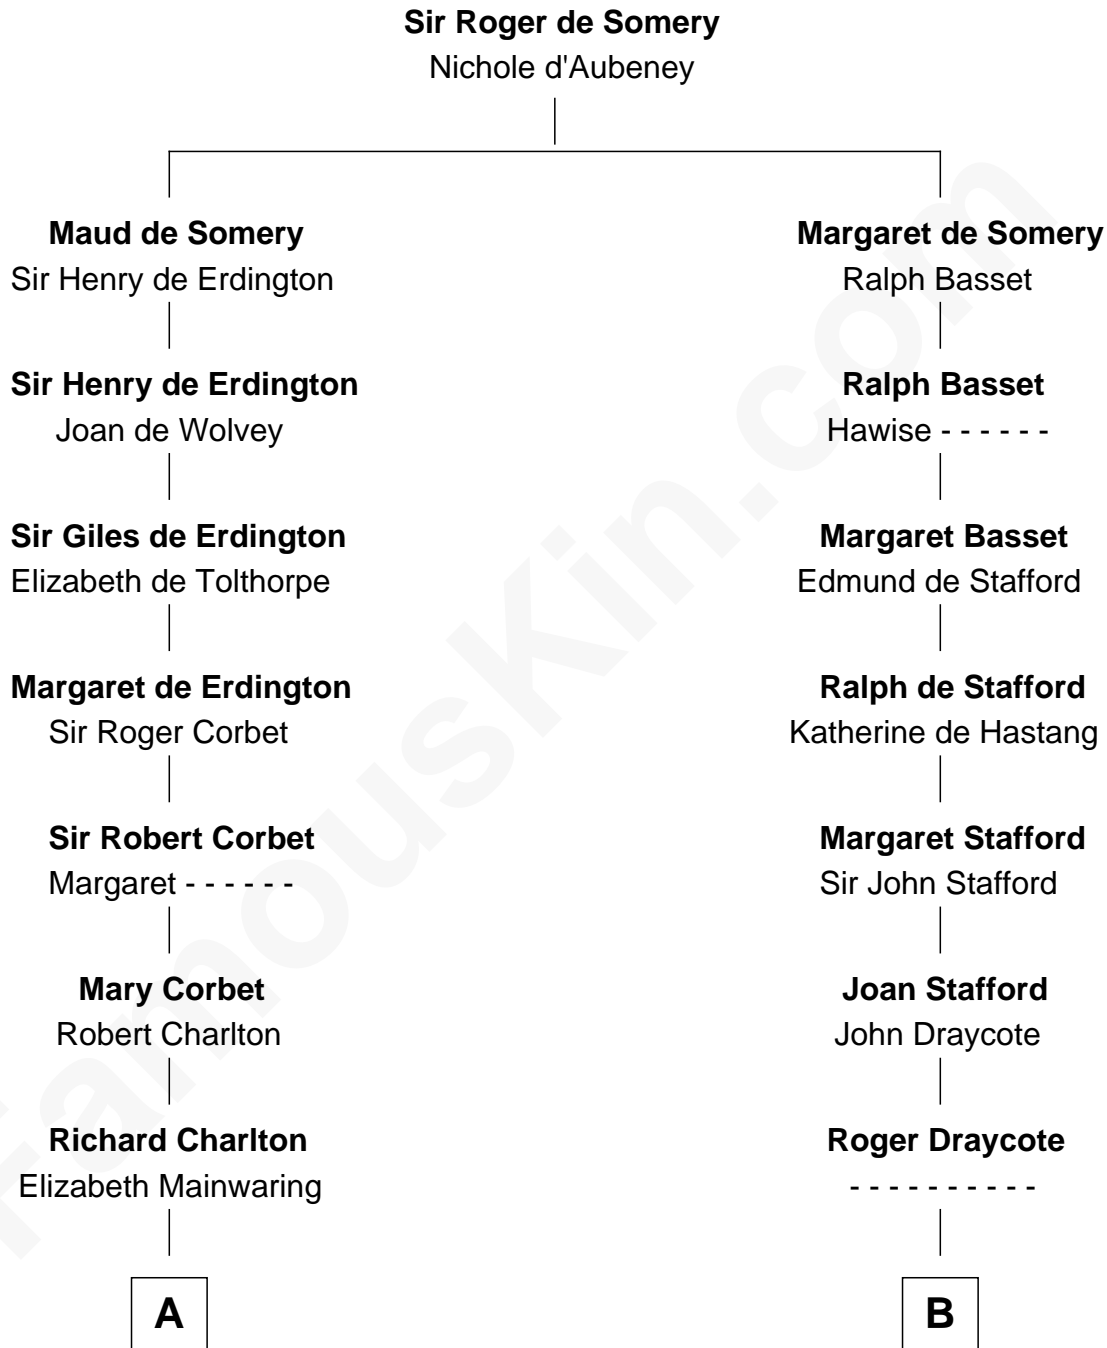

FamousKin.com
Relationship Chart of
Norman Rockwell
American Artist

18th cousin 1 time removed of

Charles Carroll
Signer of the Declaration of Independence

C

John William Rockwell

Phebe Boyce Waring

Jarvis Waring Rockwell

Anne Mary Hill

Norman Rockwell

American Artist

D

Elizabeth Brooke

Charles Carroll

Charles Carroll

Signer of Declaration of Independence