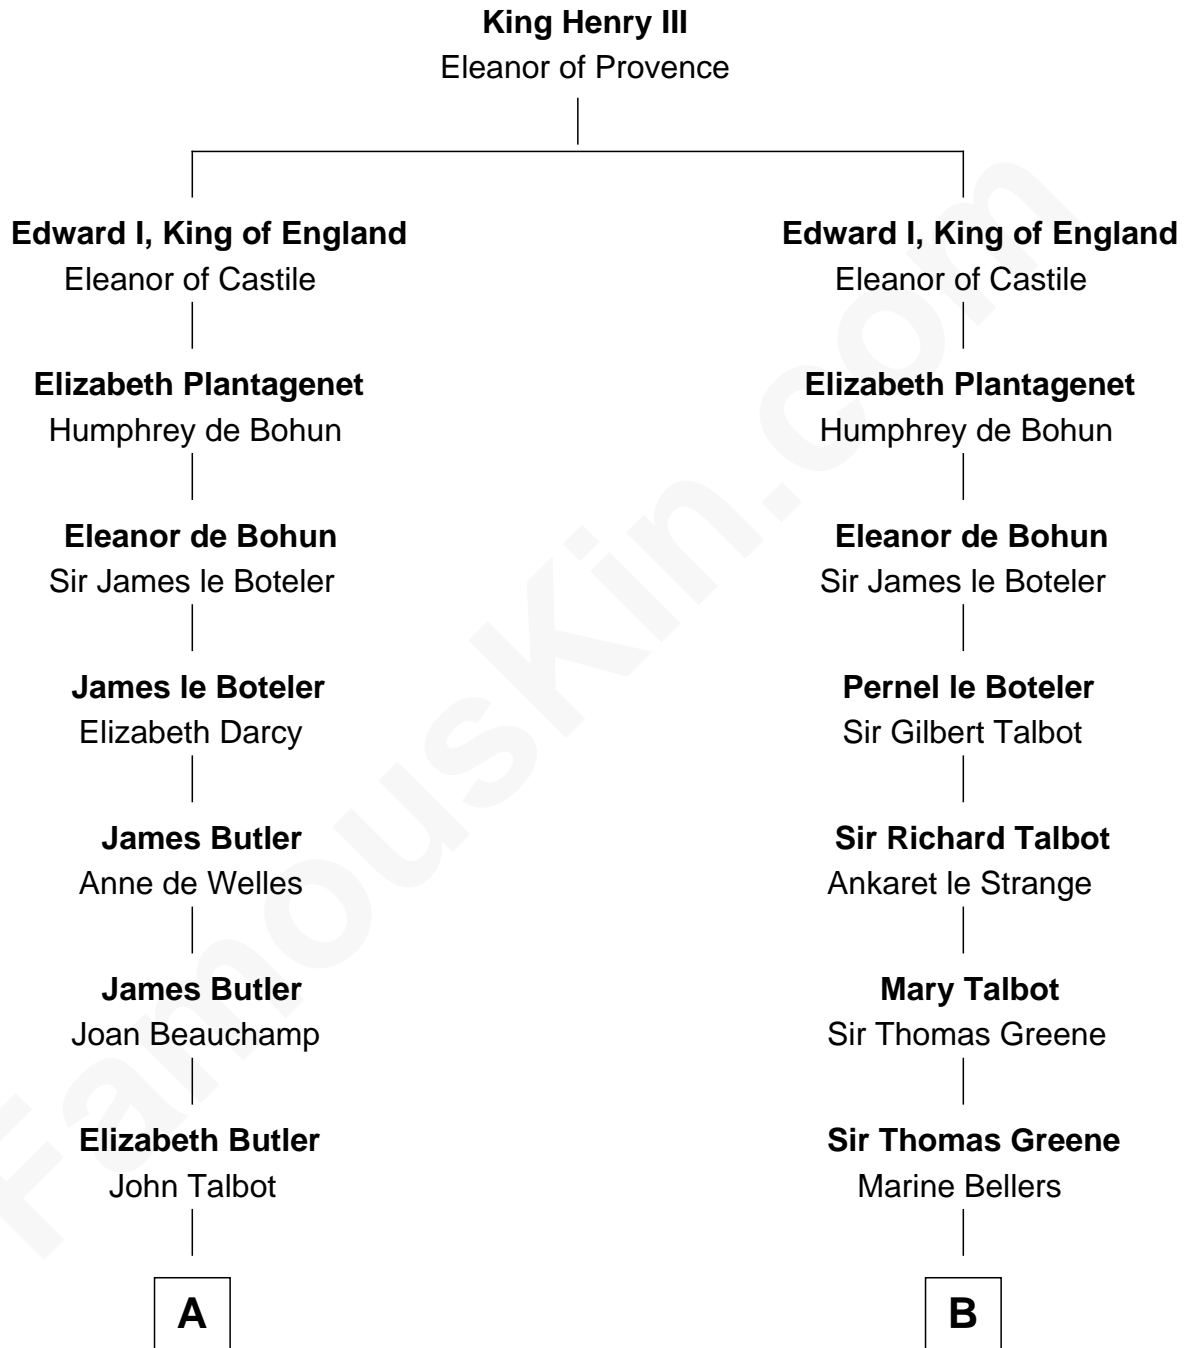

FamousKin.com
Relationship Chart of
Norman Rockwell
American Artist

17th cousin 4 times removed of

Charles Carroll
Signer of the Declaration of Independence

C

—
Rachel Darling

Runa Rockwell

—
Samuel Darling Rockwell

Orilla Janes Sherman

—
John William Rockwell

Phebe Boyce Waring

—
Jarvis Waring Rockwell

Anne Mary Hill

—
Norman Rockwell

American Artist