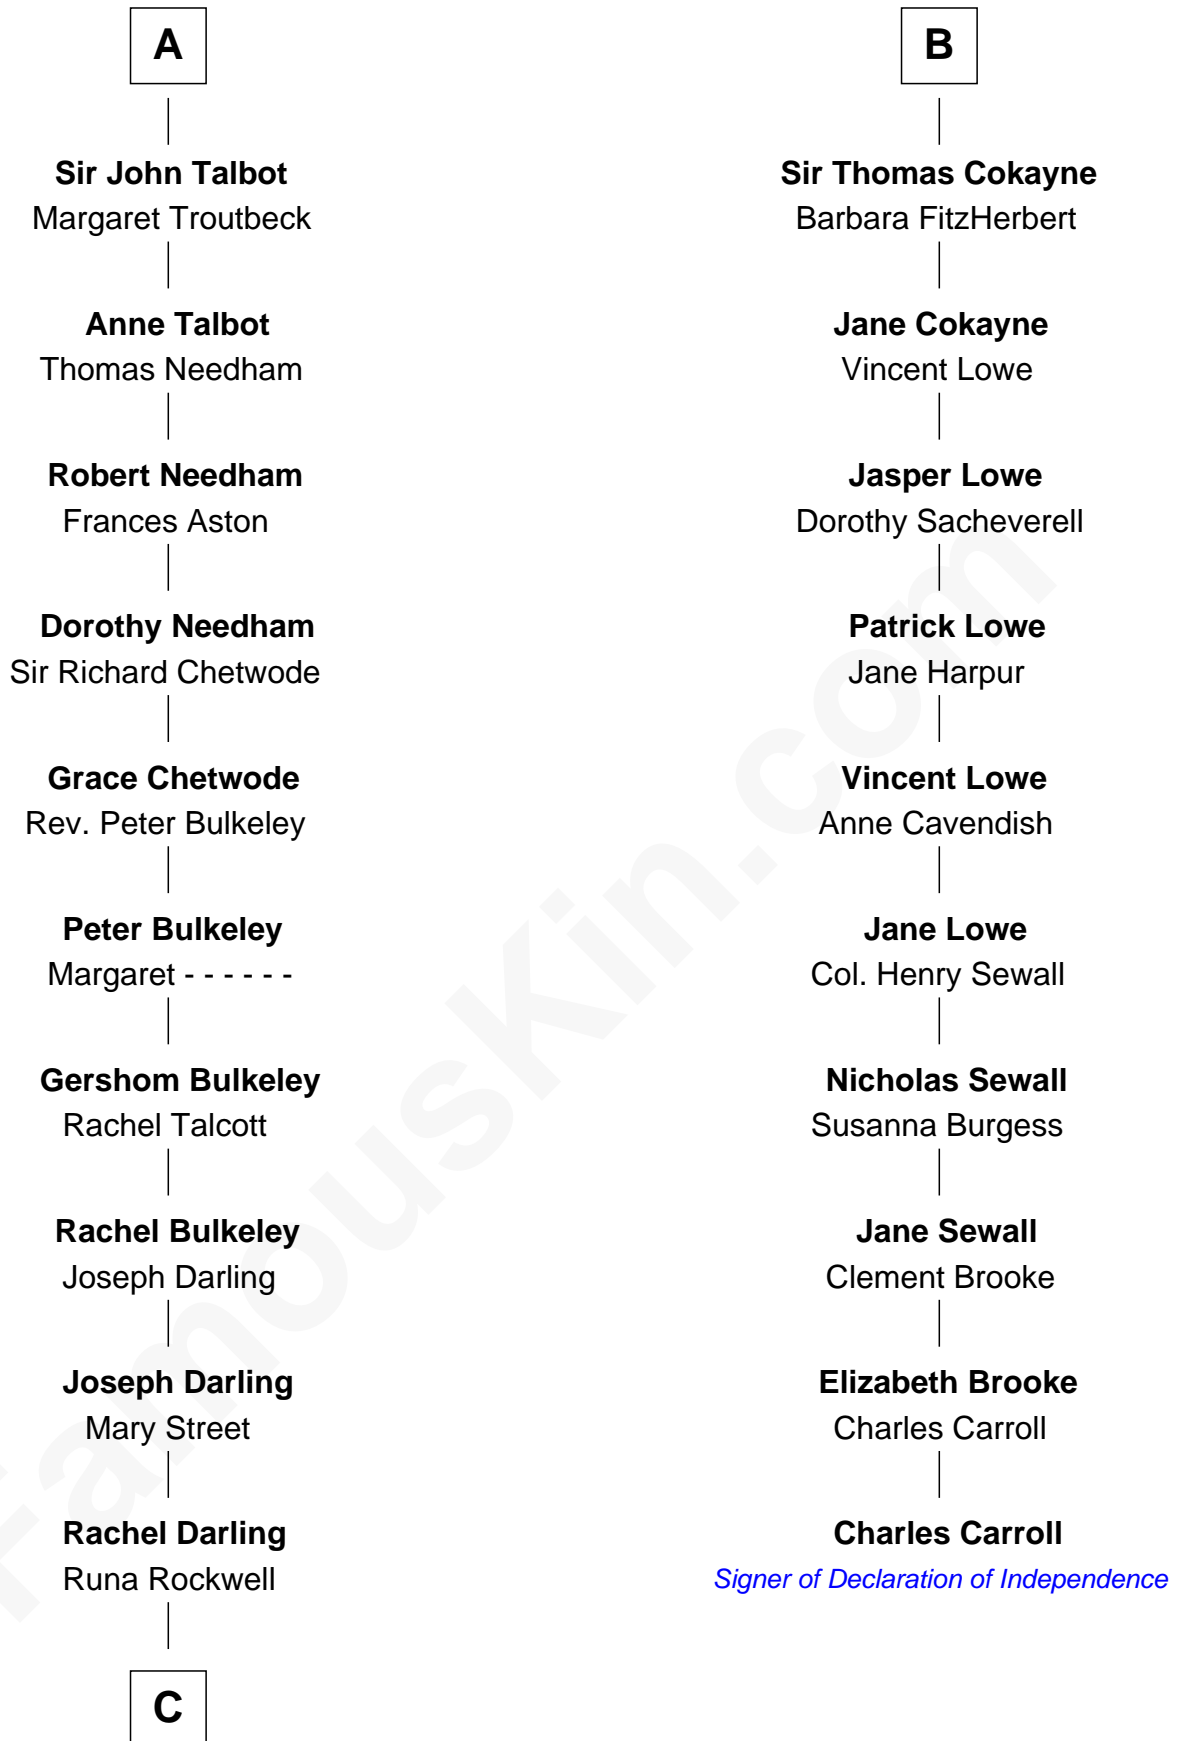

FamousKin.com
Relationship Chart of
Norman Rockwell
American Artist

16th cousin 4 times removed of

Charles Carroll
Signer of the Declaration of Independence

C

Samuel Darling Rockwell

Orilla Janes Sherman

John William Rockwell

Phebe Boyce Waring

Jarvis Waring Rockwell

Anne Mary Hill

Norman Rockwell

American Artist

FamousKin.com