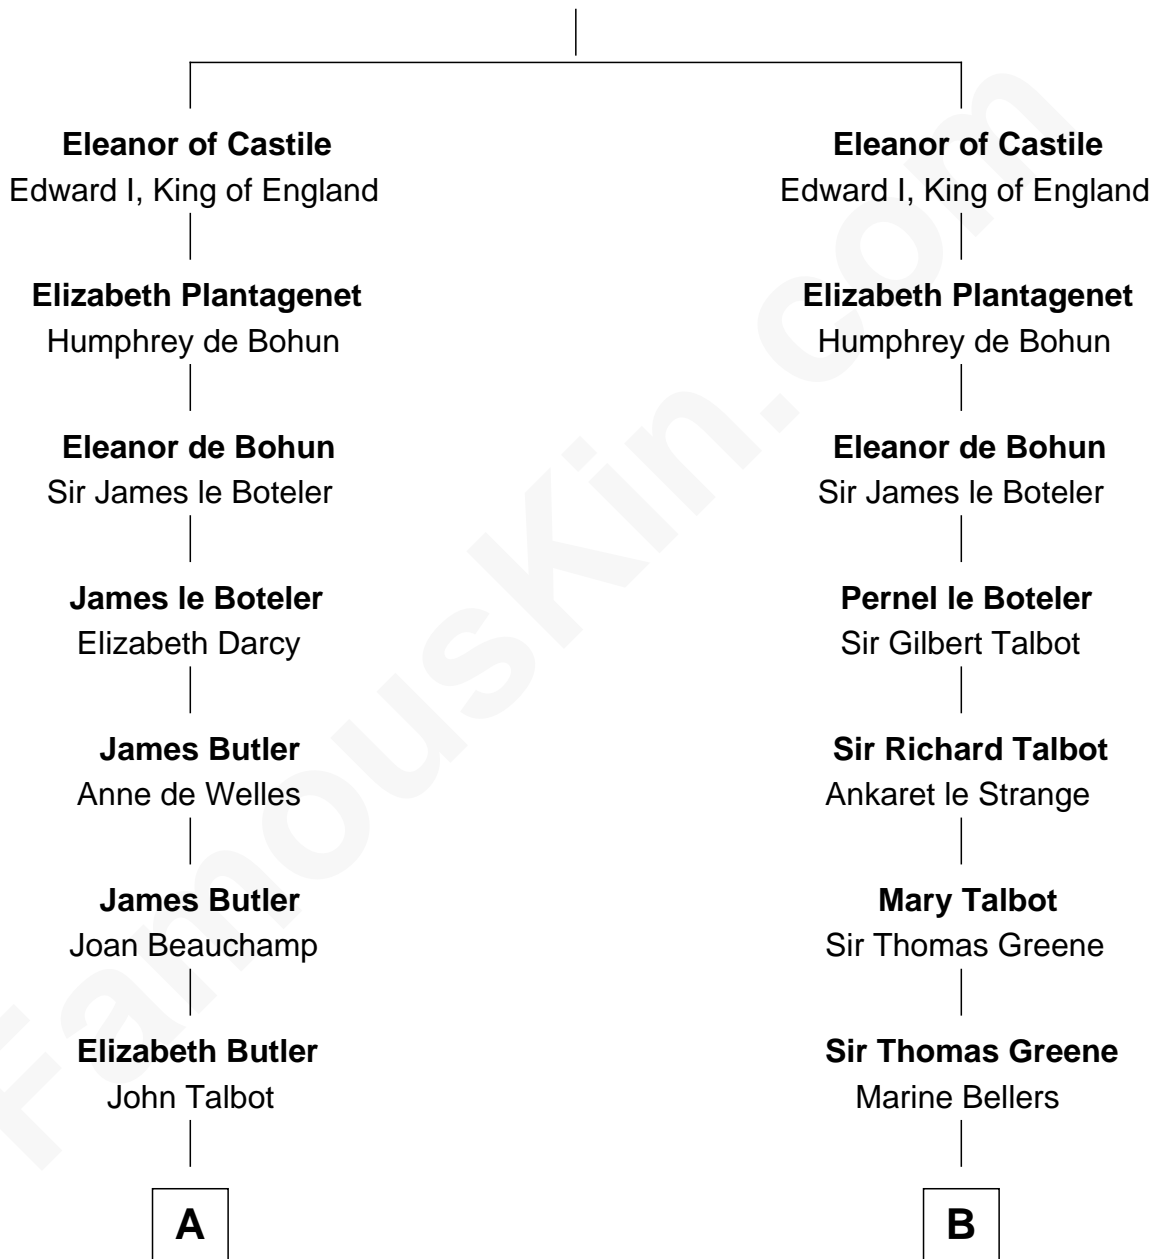

FamousKin.com
Relationship Chart of
Norman Rockwell
American Artist

17th cousin 4 times removed of

Charles Carroll
Signer of the Declaration of Independence

Ferdinand III, King of Castile
 Joanna of Ponthieu

C

—
Rachel Darling
Runa Rockwell

—
Samuel Darling Rockwell
Orilla Janes Sherman

—
John William Rockwell
Phebe Boyce Waring

—
Jarvis Waring Rockwell
Anne Mary Hill

—
Norman Rockwell
American Artist

FamousKin.com