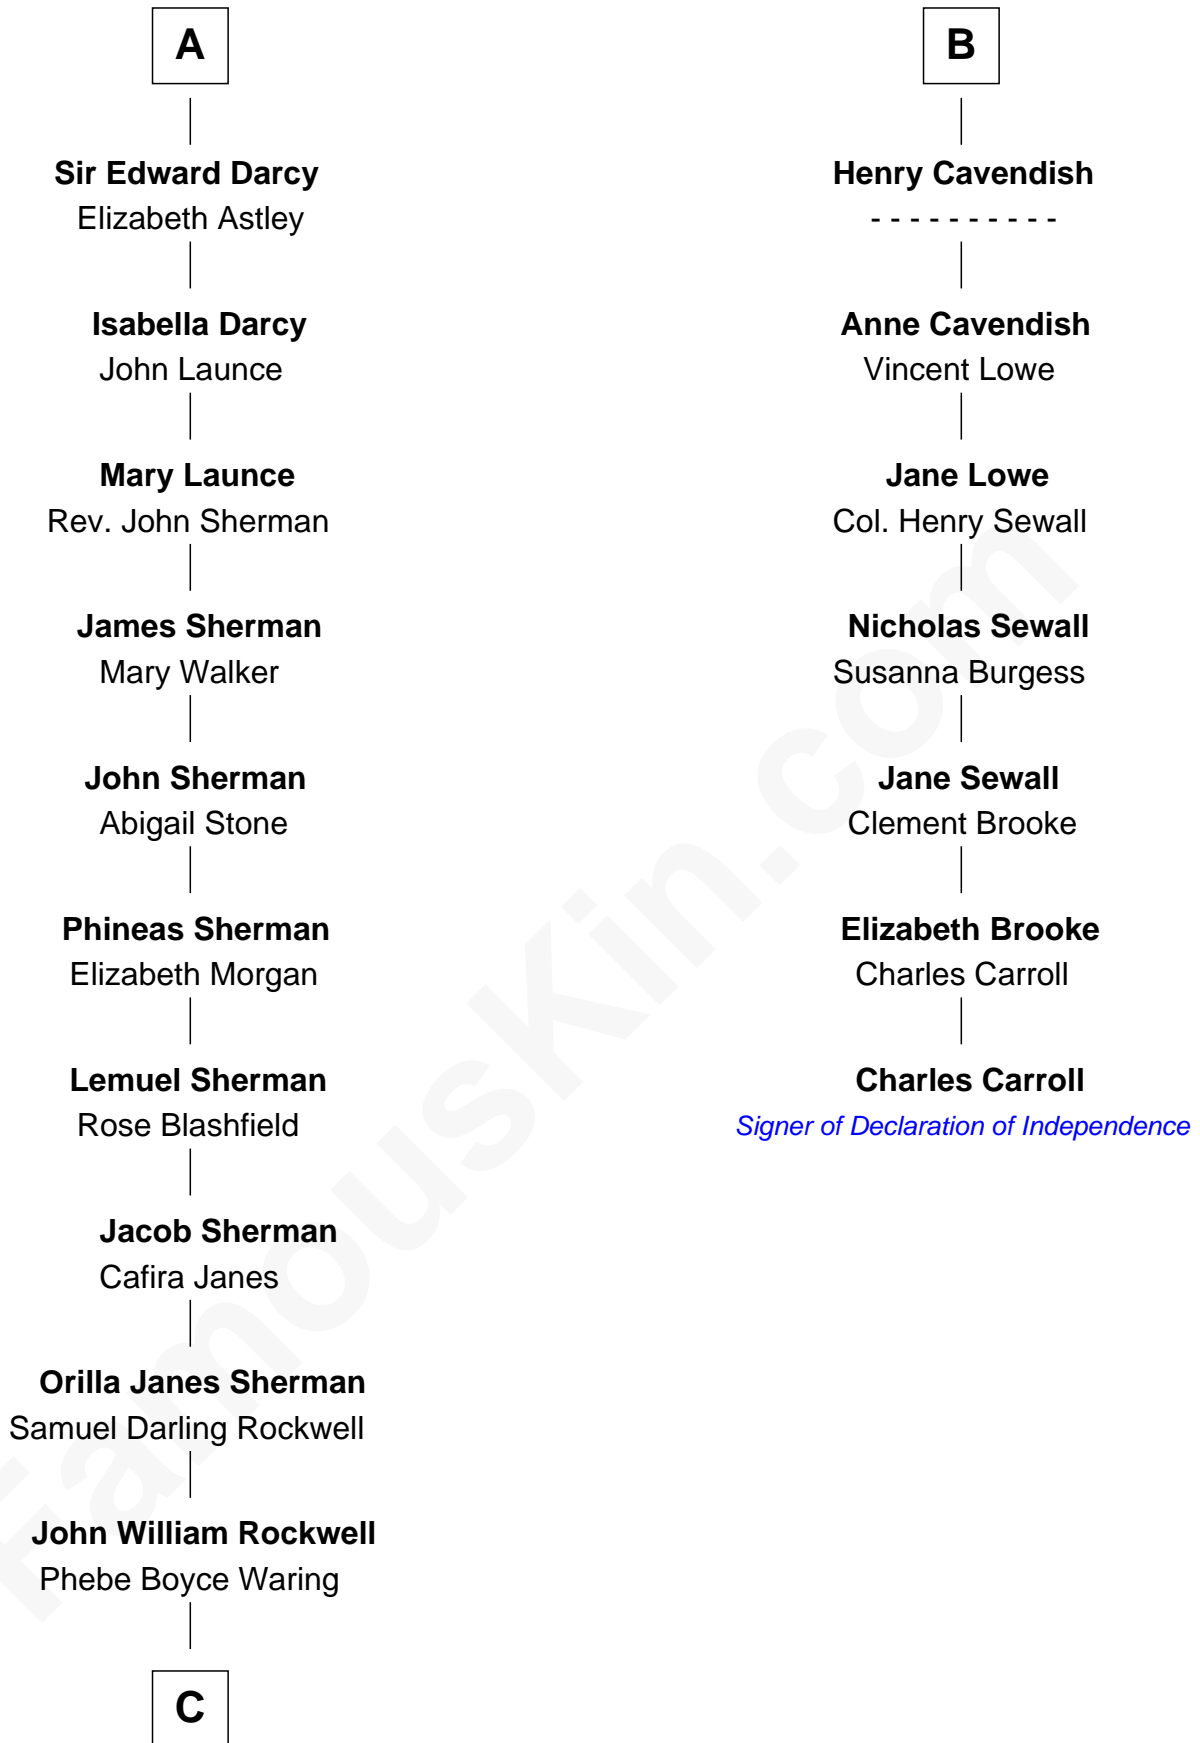

FamousKin.com
Relationship Chart of
Norman Rockwell
American Artist

13th cousin 5 times removed of

Charles Carroll
Signer of the Declaration of Independence

C

Jarvis Waring Rockwell

Anne Mary Hill

Norman Rockwell

American Artist

FamousKin.com