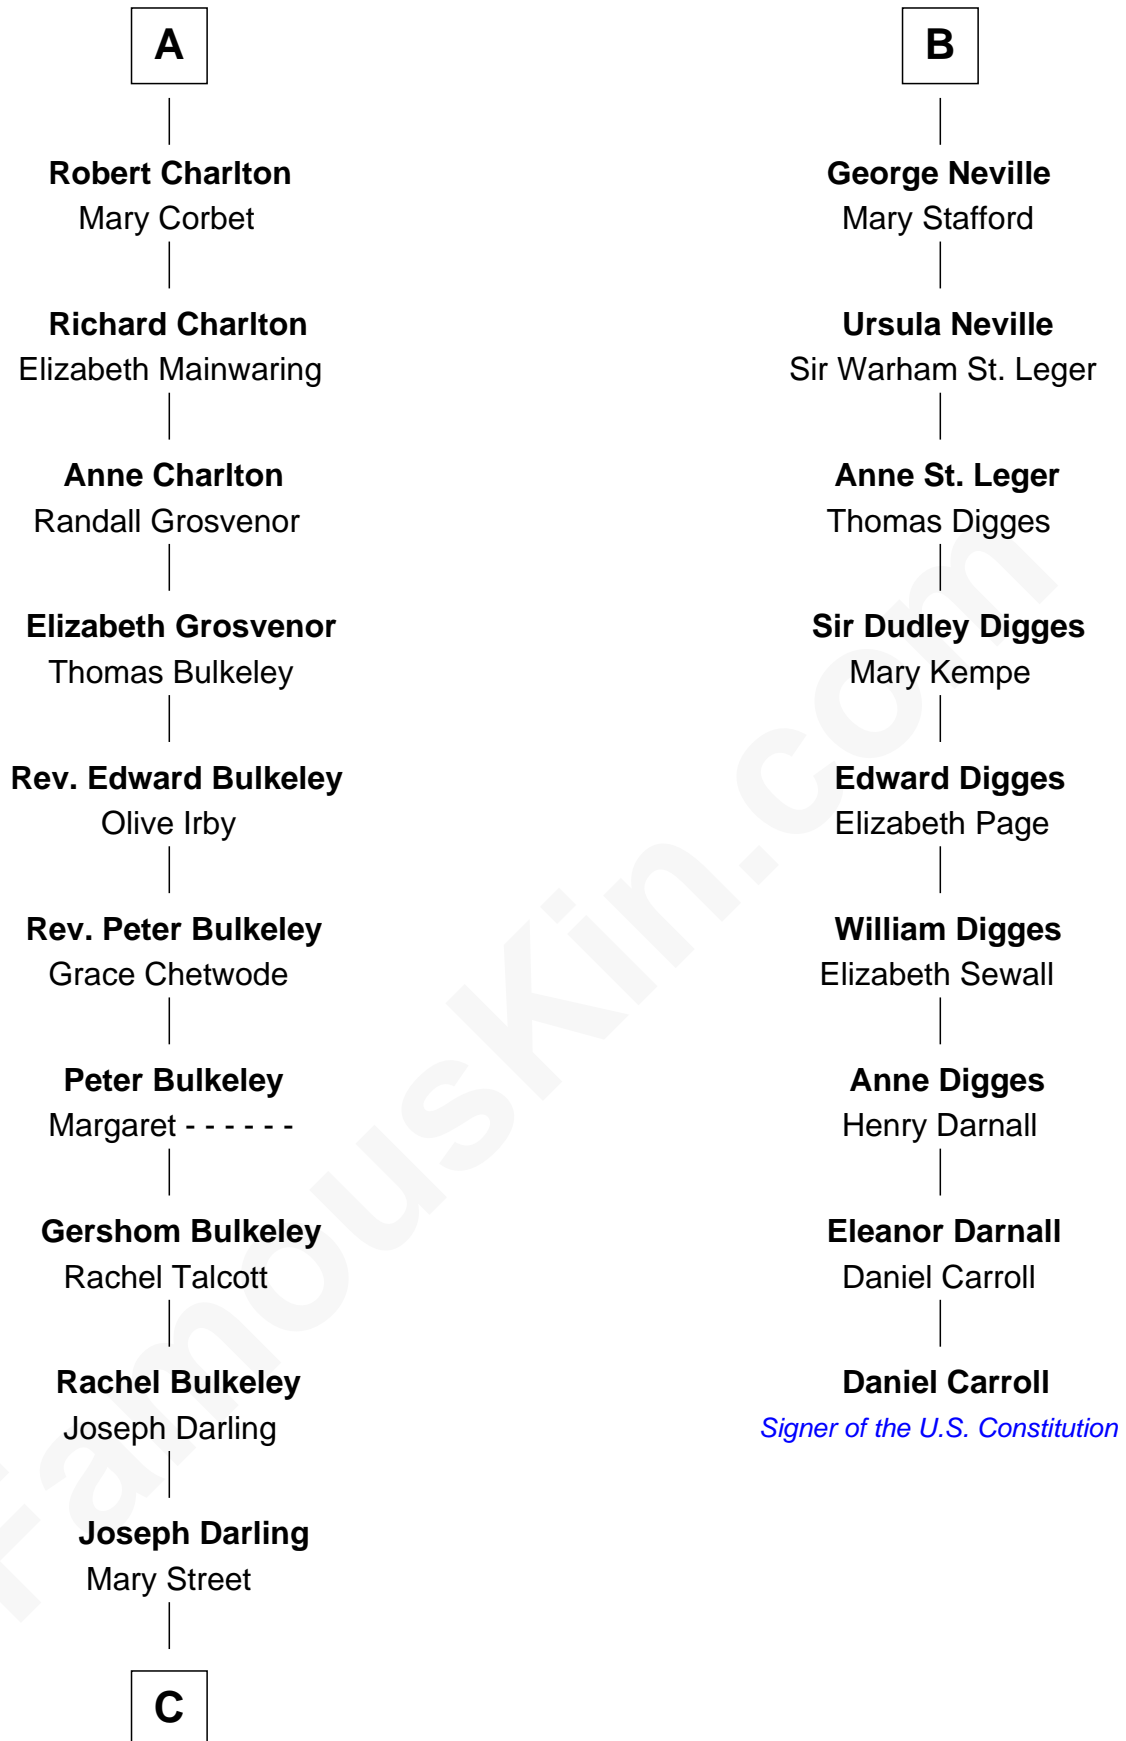

FamousKin.com

Relationship Chart of

Norman Rockwell

American Artist

15th cousin 6 times removed of

Daniel Carroll

Signer of the U.S. Constitution

C

—
Rachel Darling
Runa Rockwell

—
Samuel Darling Rockwell
Orilla Janes Sherman

—
John William Rockwell
Phebe Boyce Waring

—
Jarvis Waring Rockwell
Anne Mary Hill

—
Norman Rockwell
American Artist

FamousKin.com