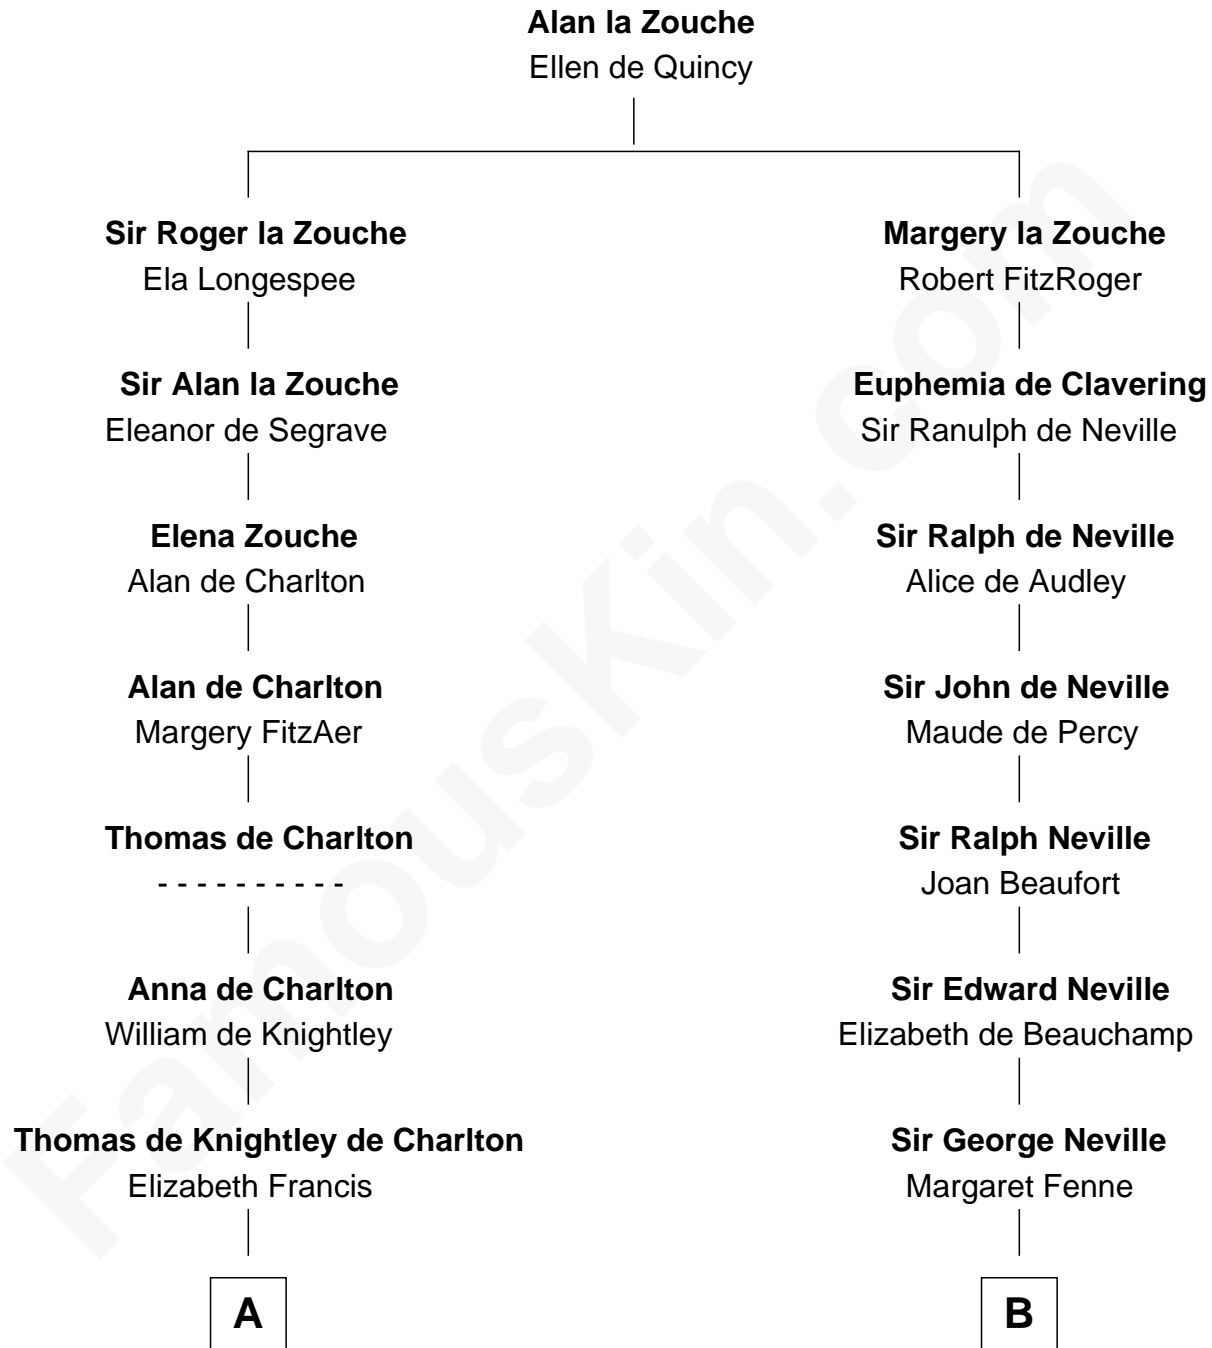

FamousKin.com

Relationship Chart of

Norman Rockwell

American Artist

15th cousin 6 times removed of

Daniel Carroll

Signer of the U.S. Constitution

C

—
Rachel Darling
Runa Rockwell

—
Samuel Darling Rockwell
Orilla Janes Sherman

—
John William Rockwell
Phebe Boyce Waring

—
Jarvis Waring Rockwell
Anne Mary Hill

—
Norman Rockwell
American Artist

FamousKin.com