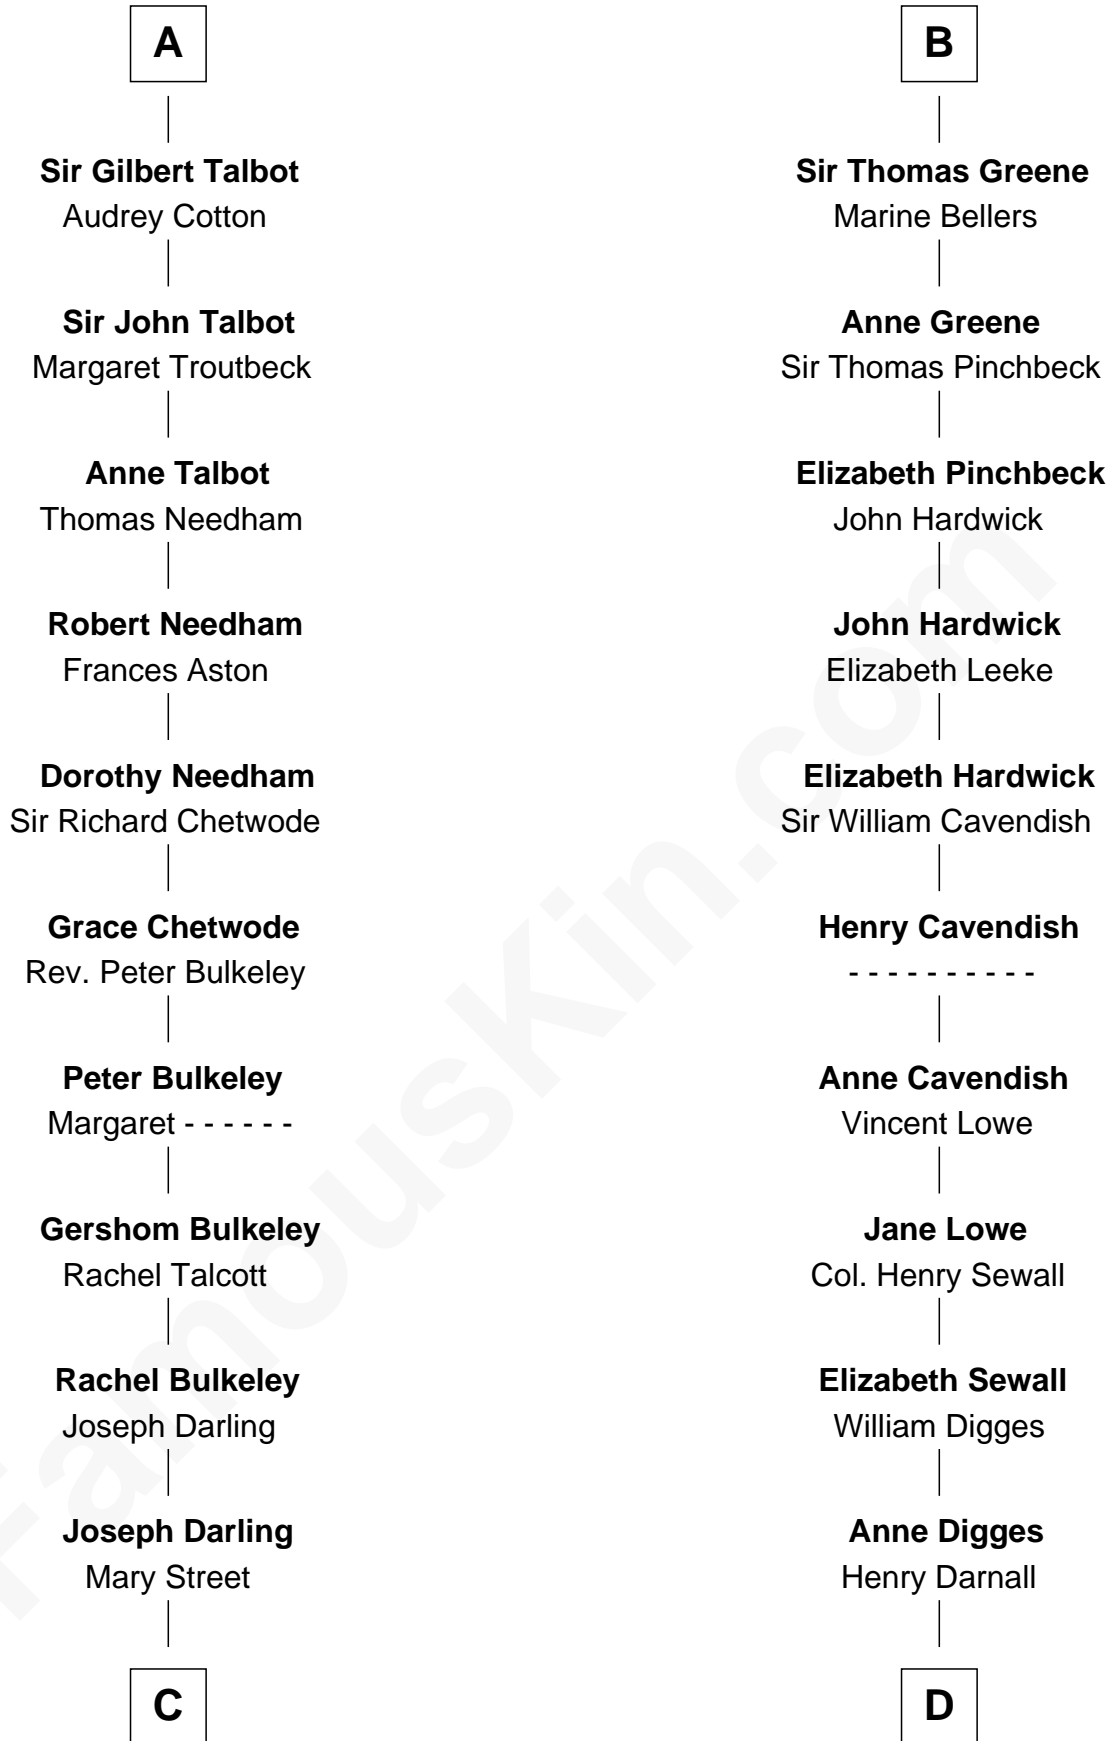

FamousKin.com
Relationship Chart of
Norman Rockwell
American Artist

18th cousin 3 times removed of
Daniel Carroll
Signer of the U.S. Constitution

C

Rachel Darling
Runa Rockwell

Samuel Darling Rockwell
Orilla Janes Sherman

John William Rockwell
Phebe Boyce Waring

Jarvis Waring Rockwell
Anne Mary Hill

Norman Rockwell
American Artist

D

Eleanor Darnall
Daniel Carroll

Daniel Carroll
Signer of the U.S. Constitution

FamousKin.com