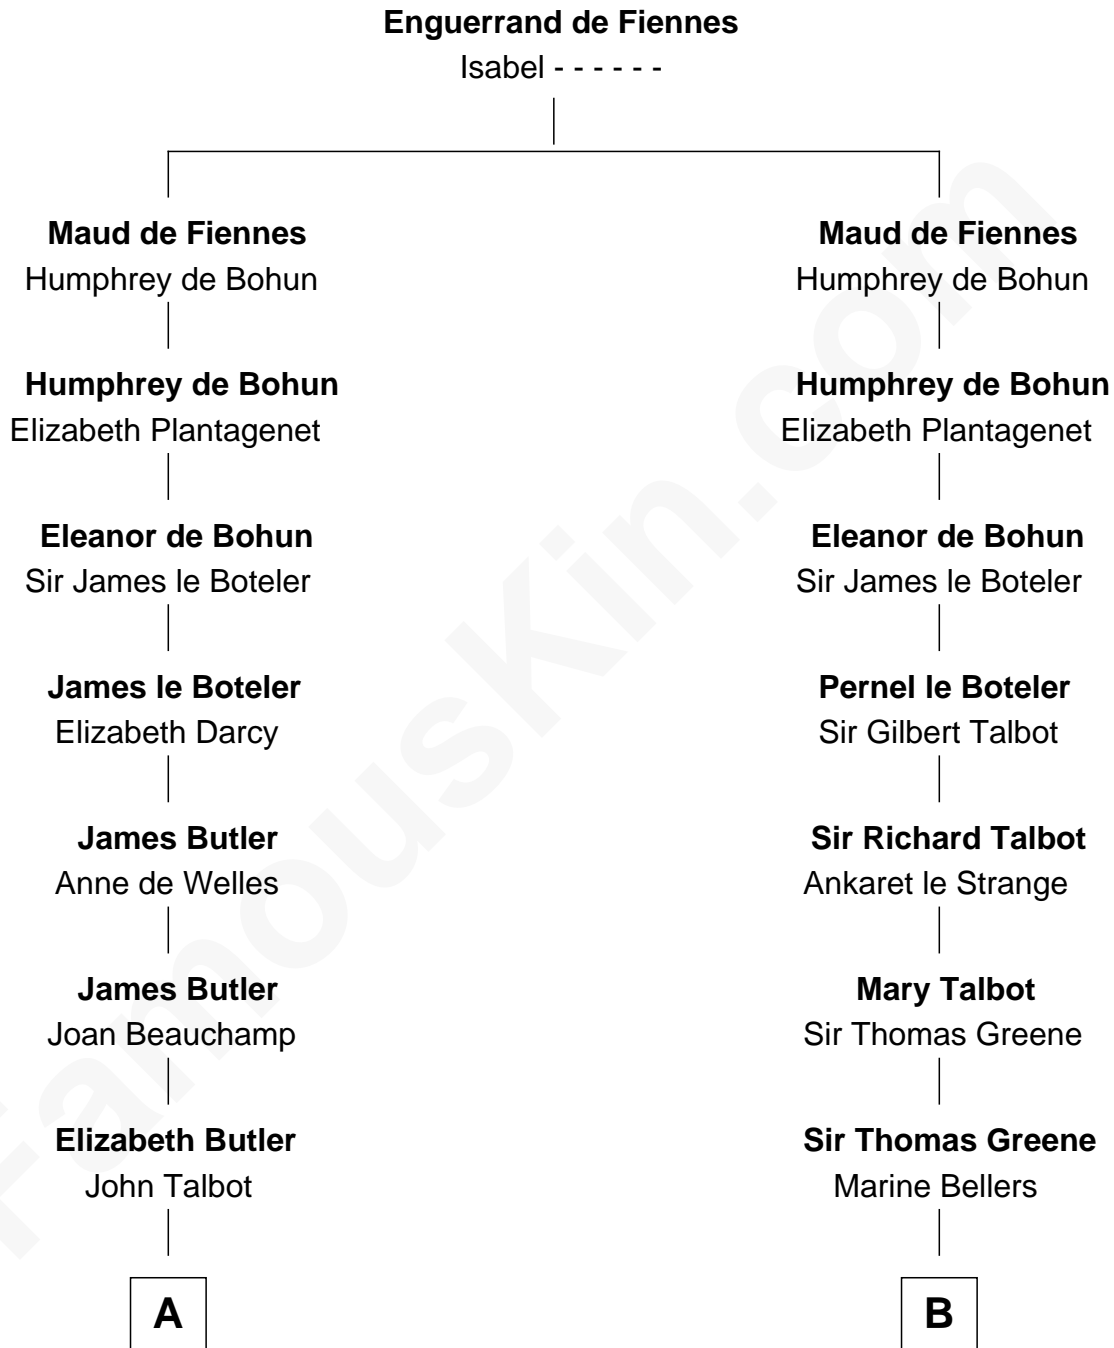

FamousKin.com
Relationship Chart of
Norman Rockwell
American Artist

17th cousin 4 times removed of
Daniel Carroll
Signer of the U.S. Constitution

C

—
Rachel Darling
Runa Rockwell

—
Samuel Darling Rockwell
Orilla Janes Sherman

—
John William Rockwell
Phebe Boyce Waring

—
Jarvis Waring Rockwell
Anne Mary Hill

—
Norman Rockwell
American Artist

FamousKin.com