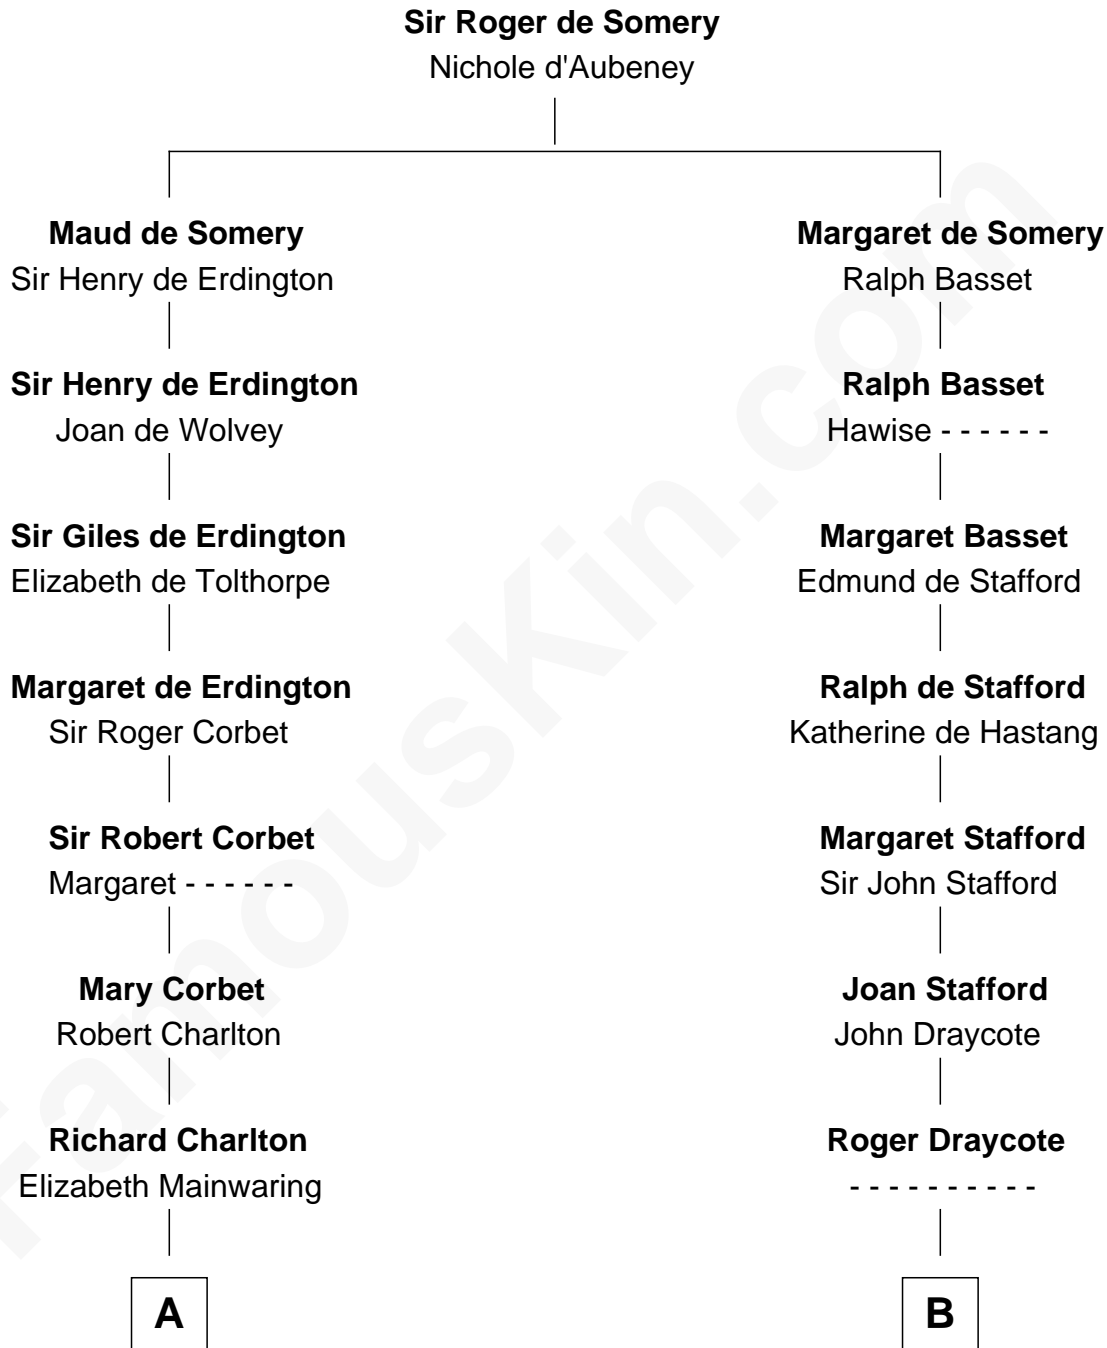

FamousKin.com
Relationship Chart of
Norman Rockwell
American Artist

18th cousin 1 time removed of
Daniel Carroll
Signer of the U.S. Constitution

C

John William Rockwell

Phebe Boyce Waring

Jarvis Waring Rockwell

Anne Mary Hill

Norman Rockwell

American Artist

D

Eleanor Darnall

Daniel Carroll

Daniel Carroll

Signer of the U.S. Constitution