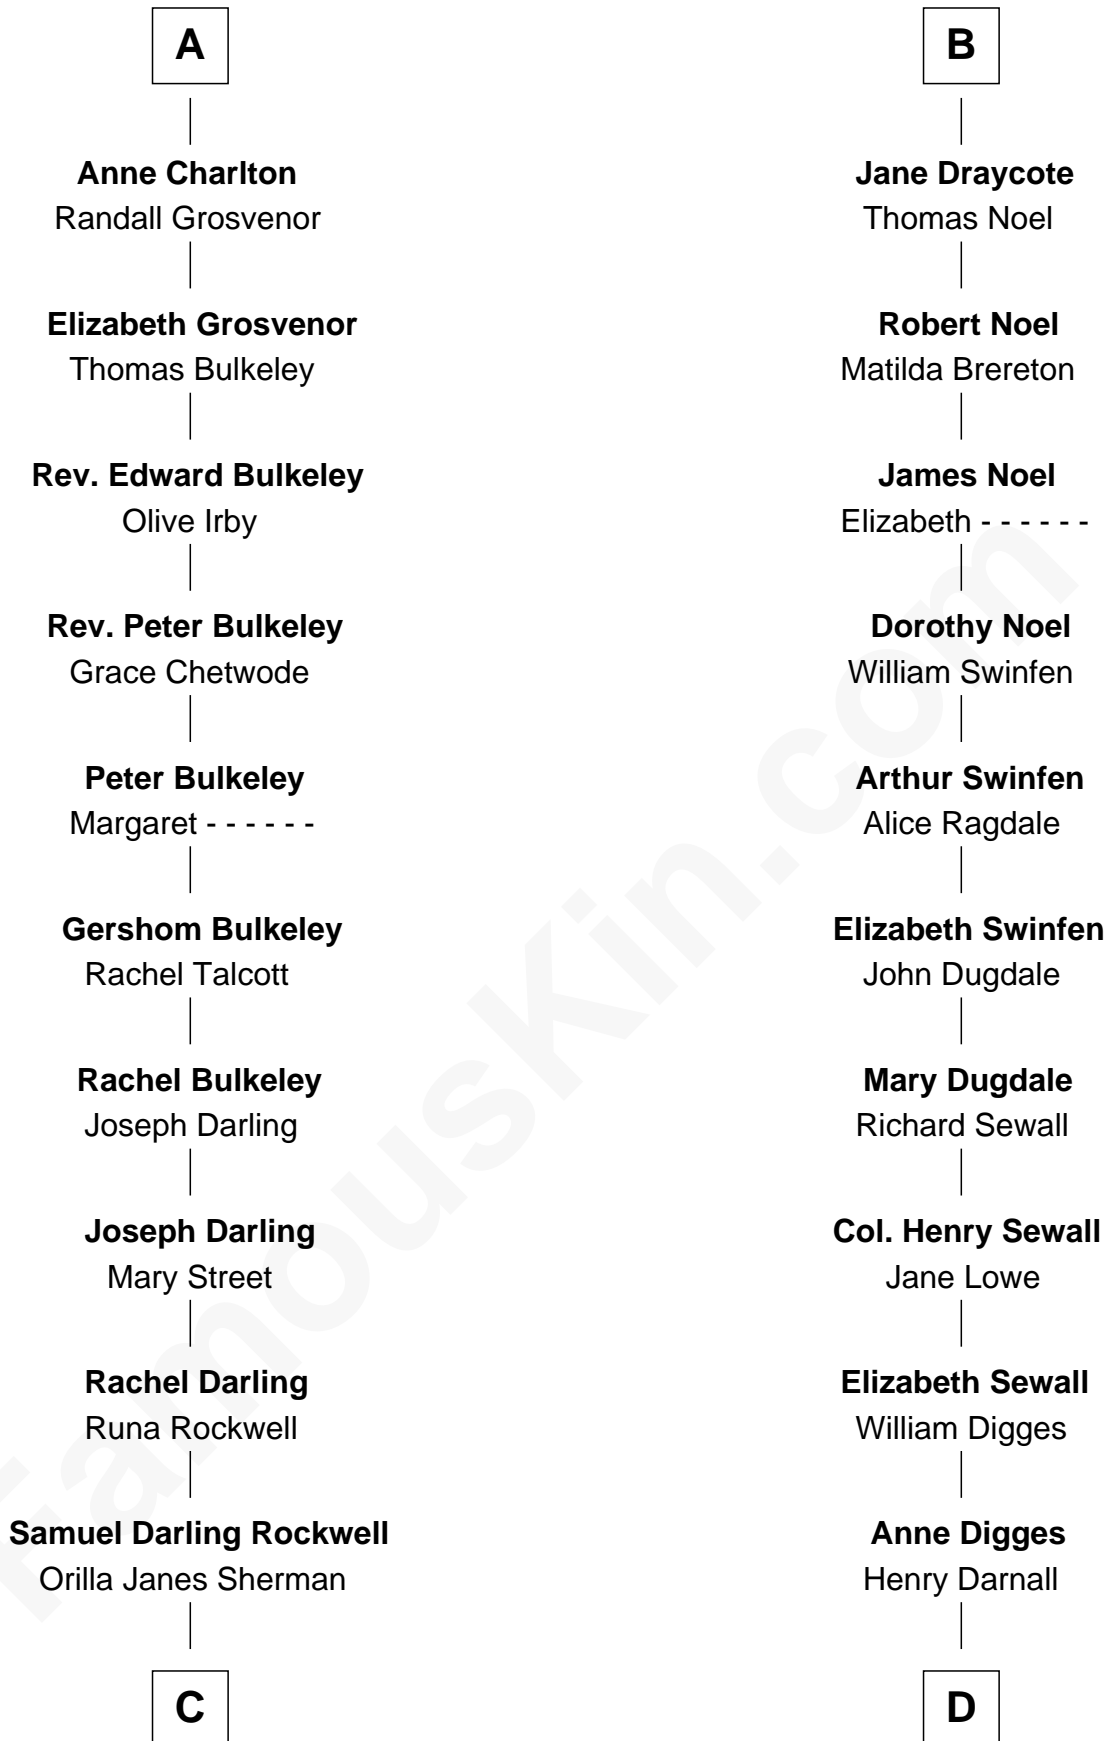

FamousKin.com
Relationship Chart of
Norman Rockwell
American Artist

18th cousin 1 time removed of
Daniel Carroll
Signer of the U.S. Constitution

C

John William Rockwell

Phebe Boyce Waring

Jarvis Waring Rockwell

Anne Mary Hill

Norman Rockwell

American Artist

D

Eleanor Darnall

Daniel Carroll

Daniel Carroll

Signer of the U.S. Constitution