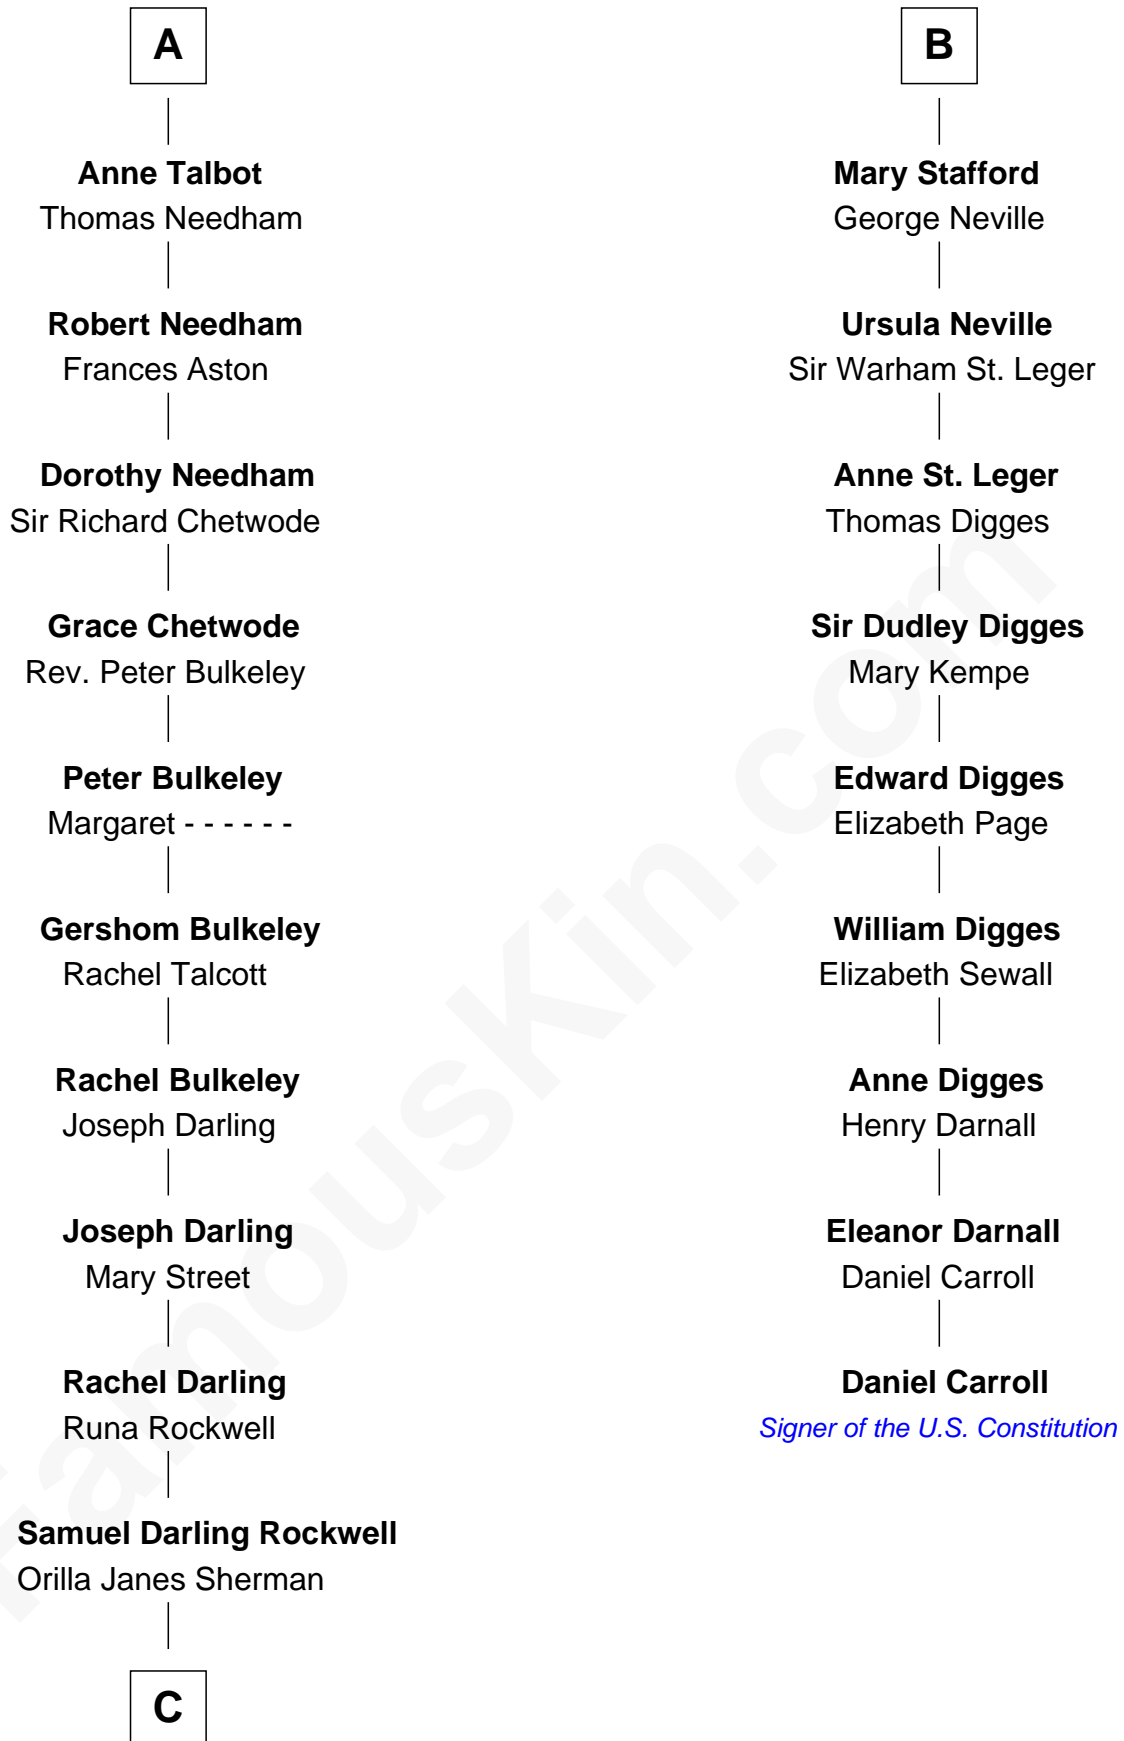

FamousKin.com
Relationship Chart of
Norman Rockwell
American Artist

15th cousin 4 times removed of
Daniel Carroll
Signer of the U.S. Constitution

C

—
John William Rockwell

Phebe Boyce Waring

—
Jarvis Waring Rockwell

Anne Mary Hill

—
Norman Rockwell

American Artist

FamousKin.com