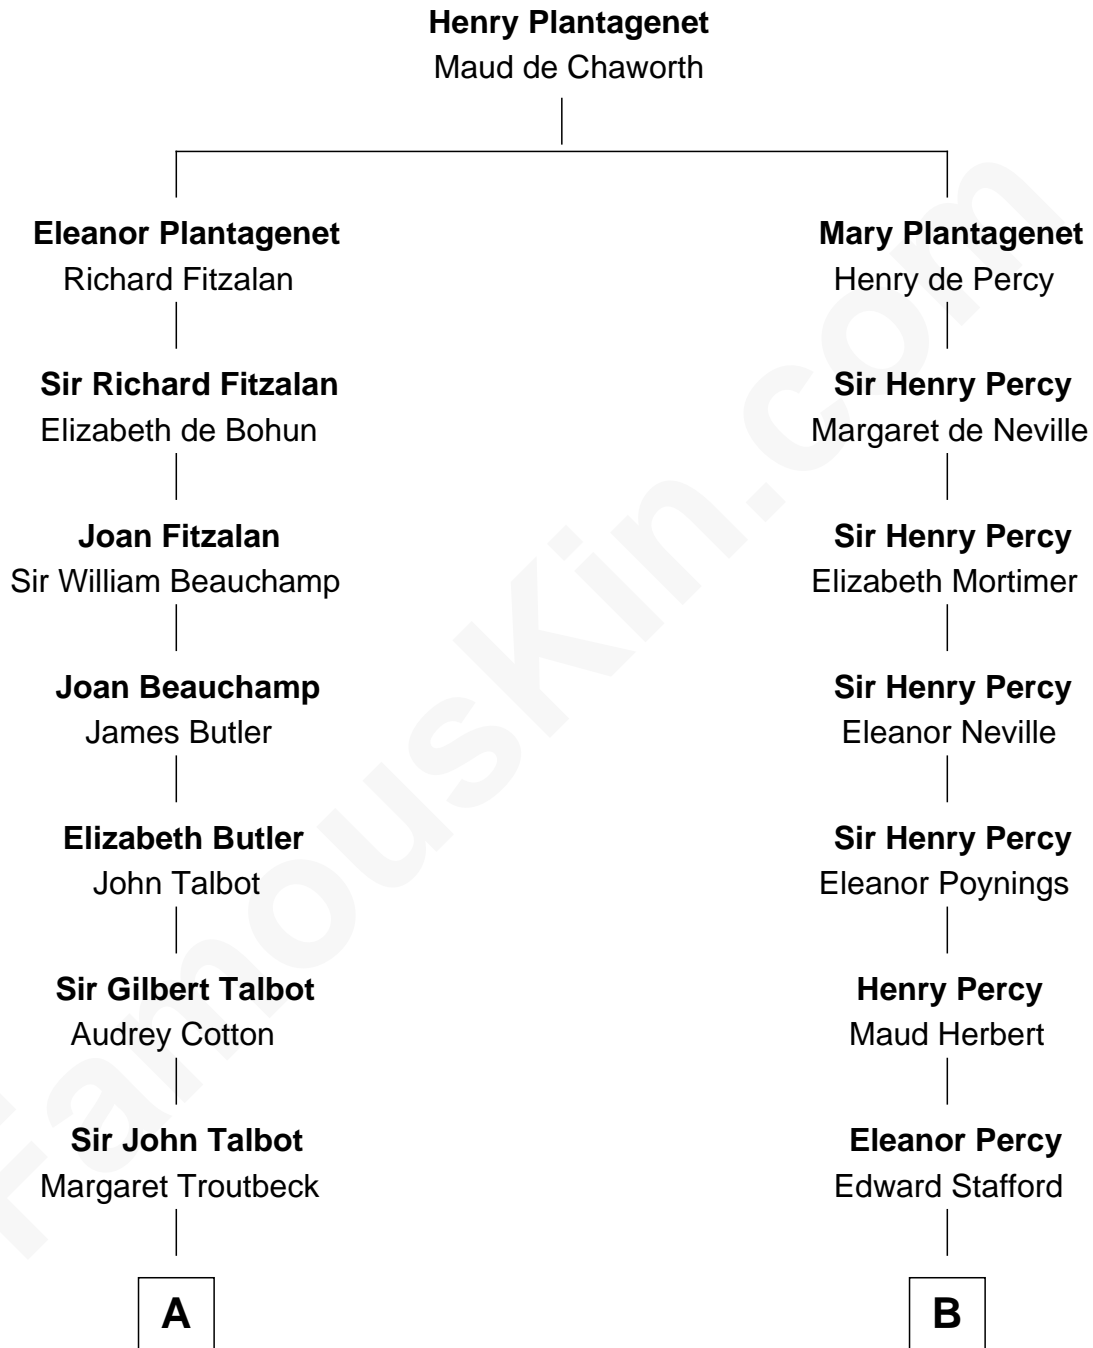

FamousKin.com
Relationship Chart of
Norman Rockwell
American Artist

15th cousin 4 times removed of
Daniel Carroll
Signer of the U.S. Constitution

C

—
John William Rockwell

Phebe Boyce Waring

—
Jarvis Waring Rockwell

Anne Mary Hill

—
Norman Rockwell

American Artist

FamousKin.com