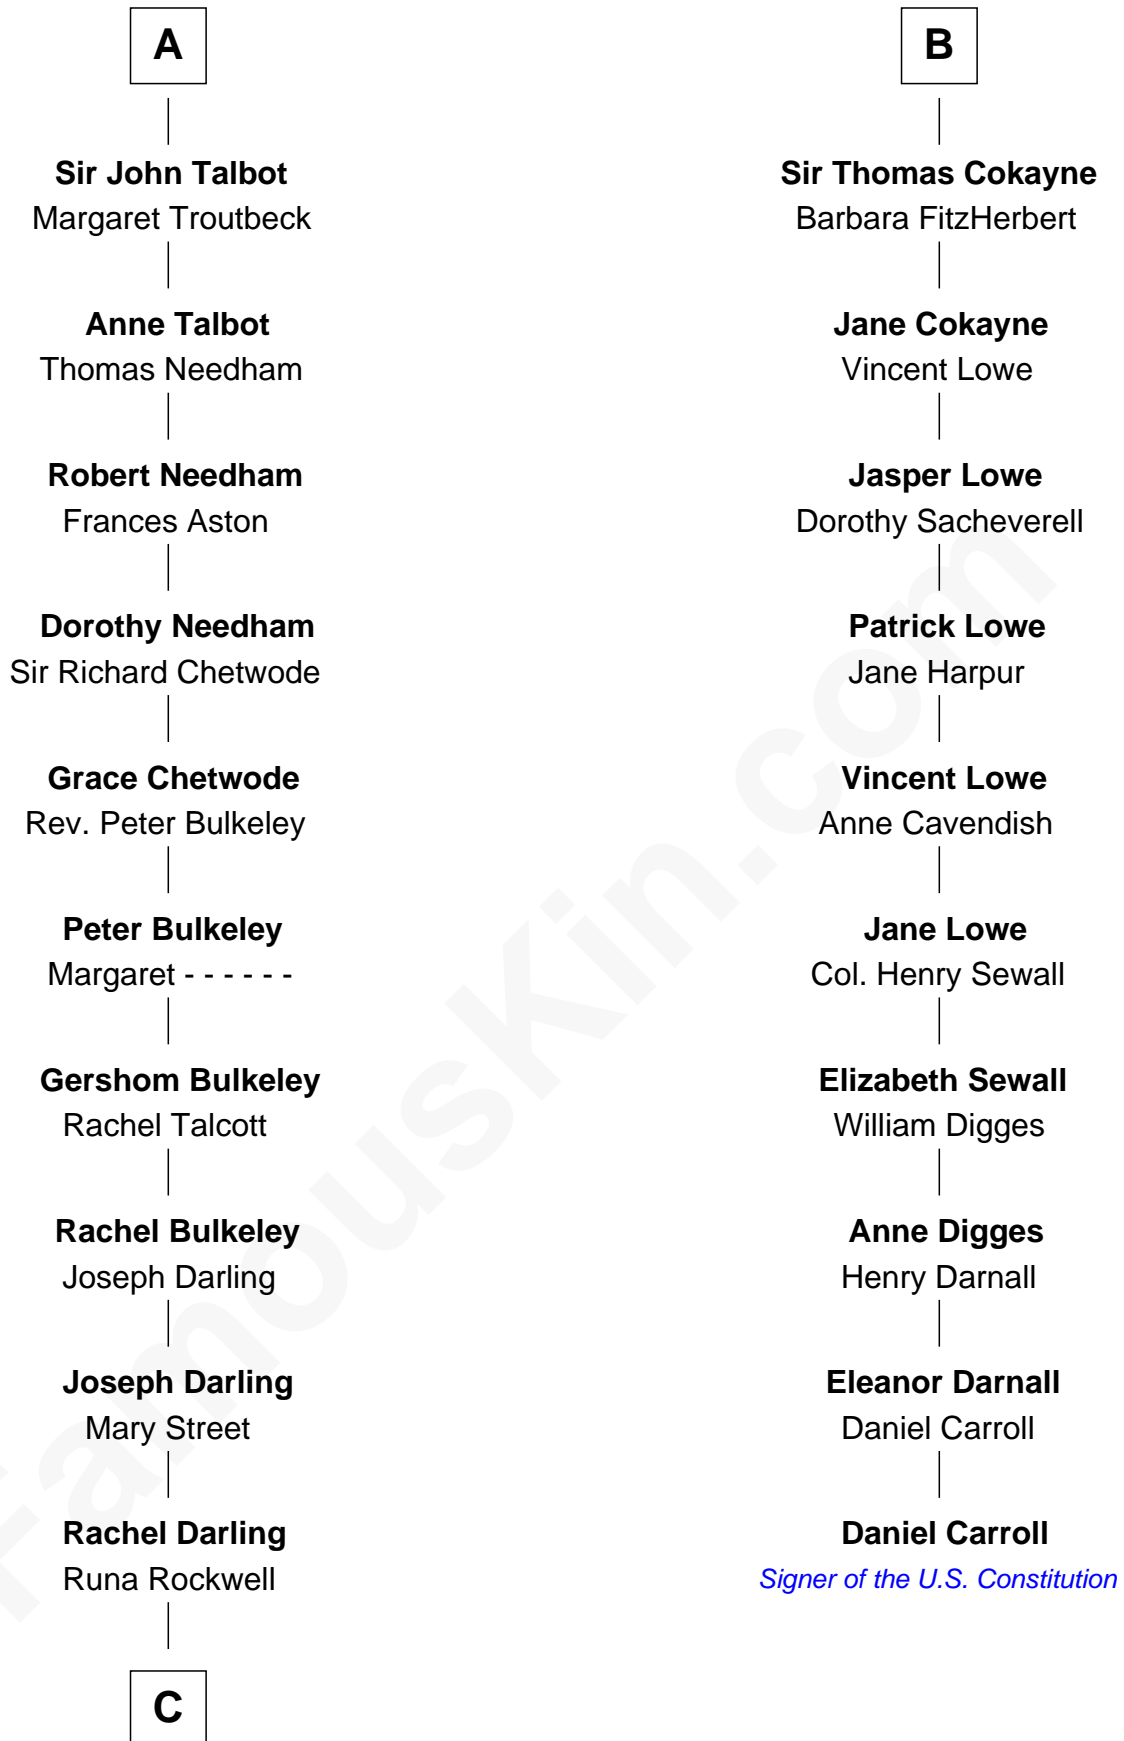

FamousKin.com
Relationship Chart of
Norman Rockwell
American Artist

16th cousin 4 times removed of
Daniel Carroll
Signer of the U.S. Constitution

C

—
Samuel Darling Rockwell

Orilla Janes Sherman

—
John William Rockwell

Phebe Boyce Waring

—
Jarvis Waring Rockwell

Anne Mary Hill

—
Norman Rockwell

American Artist

FamousKin.com