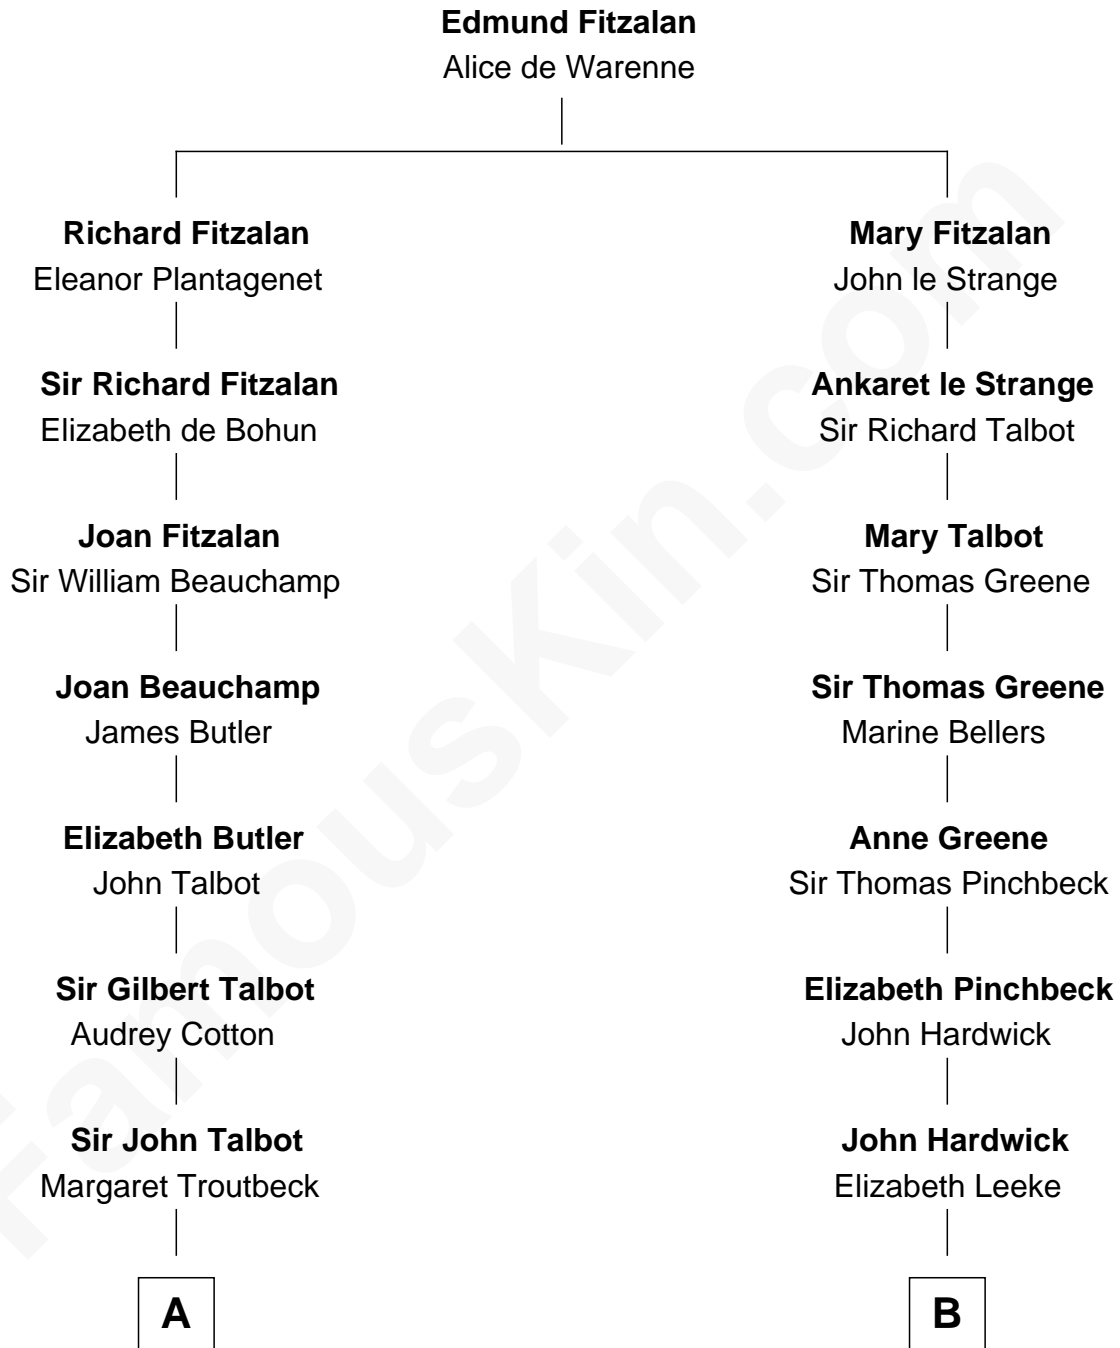

**FamousKin.com**  
**Relationship Chart of**  
**Norman Rockwell**  
*American Artist*

**14th cousin 5 times removed of**  
**Daniel Carroll**  
*Signer of the U.S. Constitution*

**C**

—  
**John William Rockwell**

Phebe Boyce Waring

—  
**Jarvis Waring Rockwell**

Anne Mary Hill

—  
**Norman Rockwell**

*American Artist*

FamousKin.com