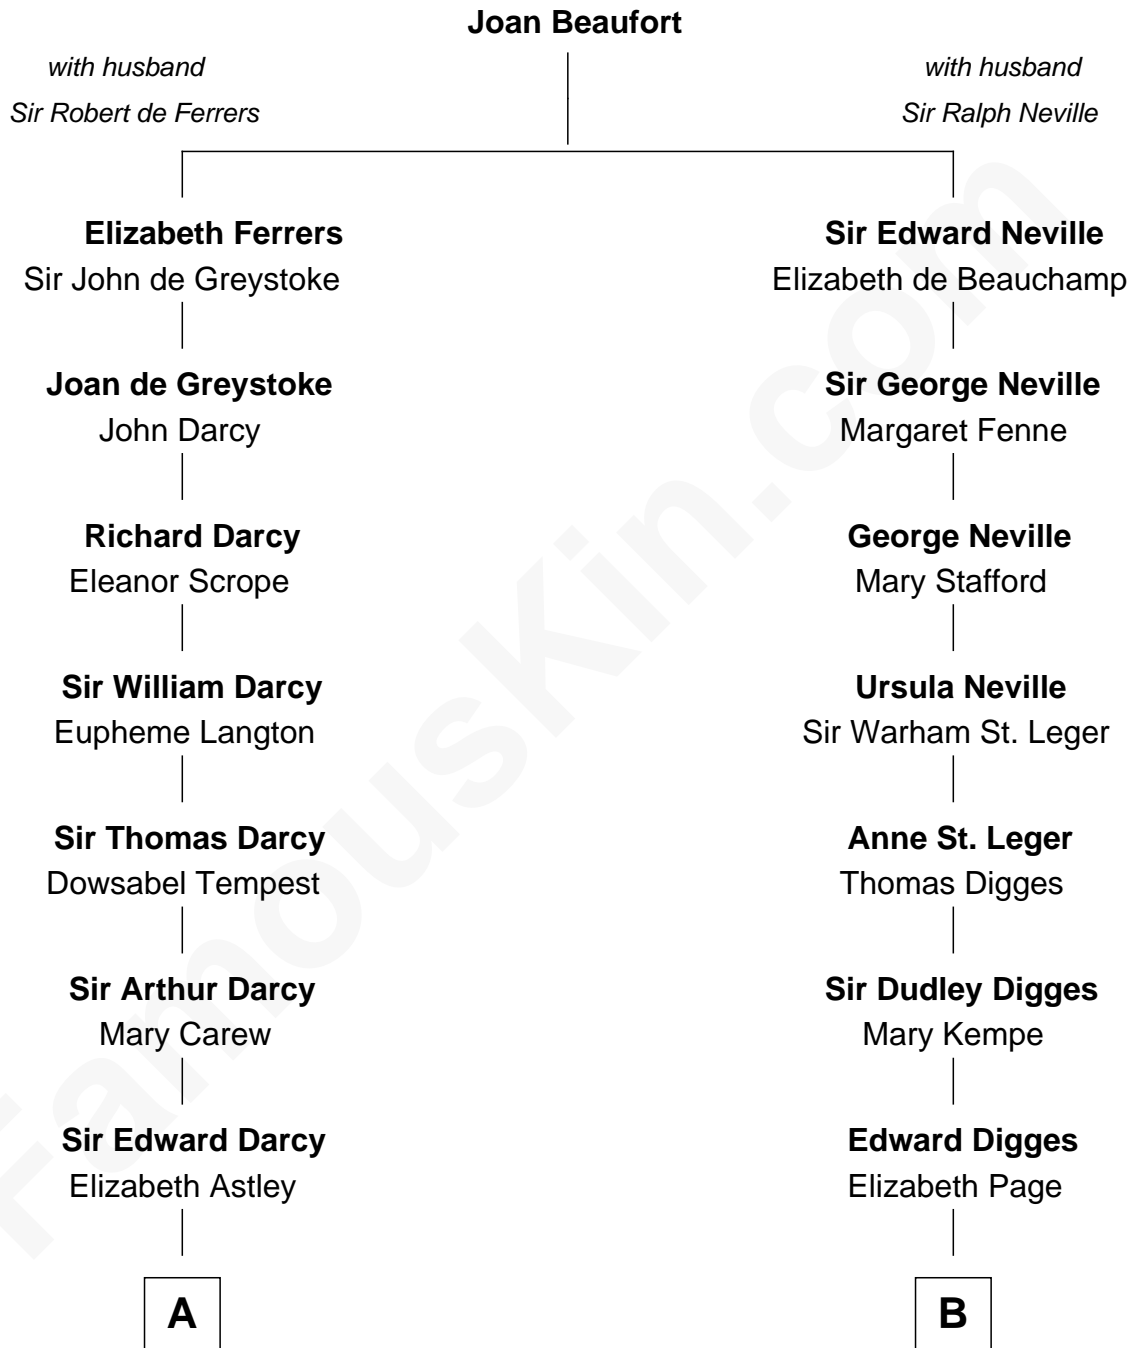

FamousKin.com
Relationship Chart of
Norman Rockwell
American Artist

10th cousin 7 times removed of
Daniel Carroll
Signer of the U.S. Constitution

A

Isabella Darcy

John Launce

Mary Launce

Rev. John Sherman

James Sherman

Mary Walker

John Sherman

Abigail Stone

Phineas Sherman

Elizabeth Morgan

Lemuel Sherman

Rose Blashfield

Jacob Sherman

Cafira Janes

Orilla Janes Sherman

Samuel Darling Rockwell

John William Rockwell

Phebe Boyce Waring

Jarvis Waring Rockwell

Anne Mary Hill

Norman Rockwell