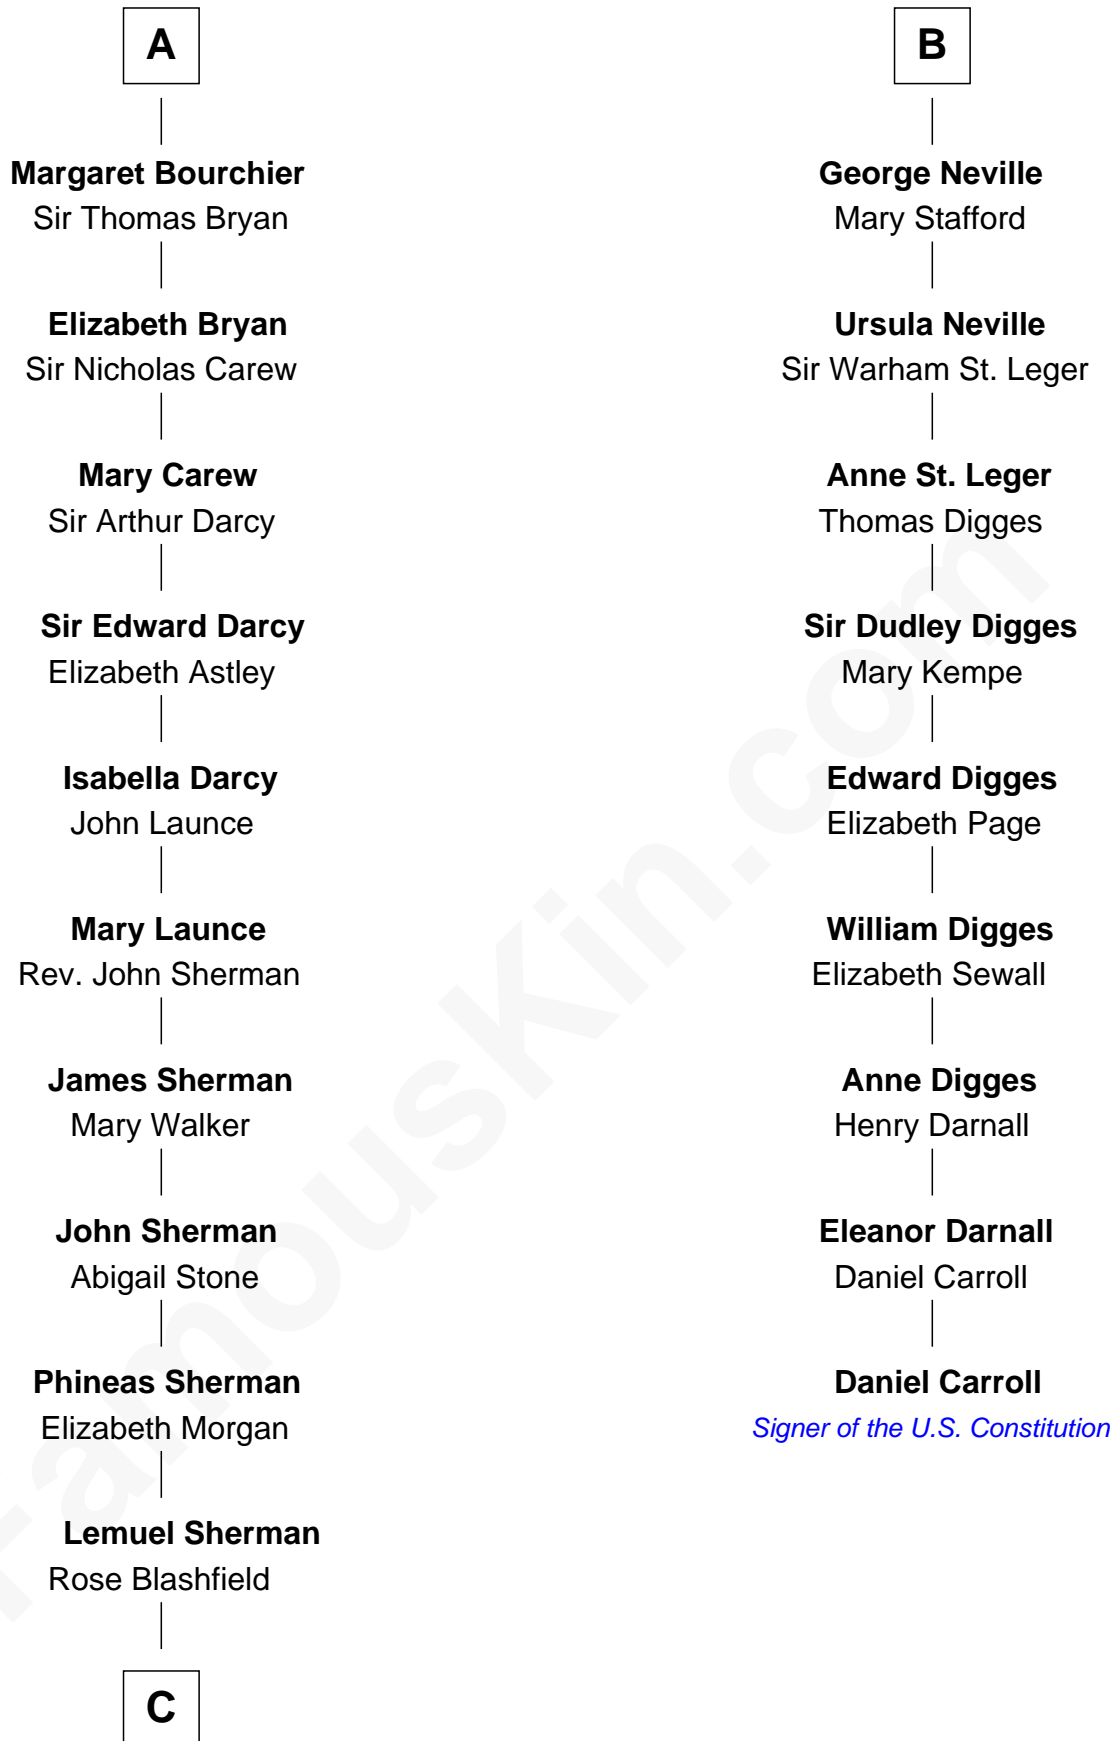

FamousKin.com
Relationship Chart of
Norman Rockwell
American Artist

15th cousin 6 times removed of
Daniel Carroll
Signer of the U.S. Constitution

C

—
Jacob Sherman

Cafira Janes

—
Orilla Janes Sherman
Samuel Darling Rockwell

—
John William Rockwell
Phebe Boyce Waring

—
Jarvis Waring Rockwell
Anne Mary Hill

—
Norman Rockwell
American Artist

FamousKin.com