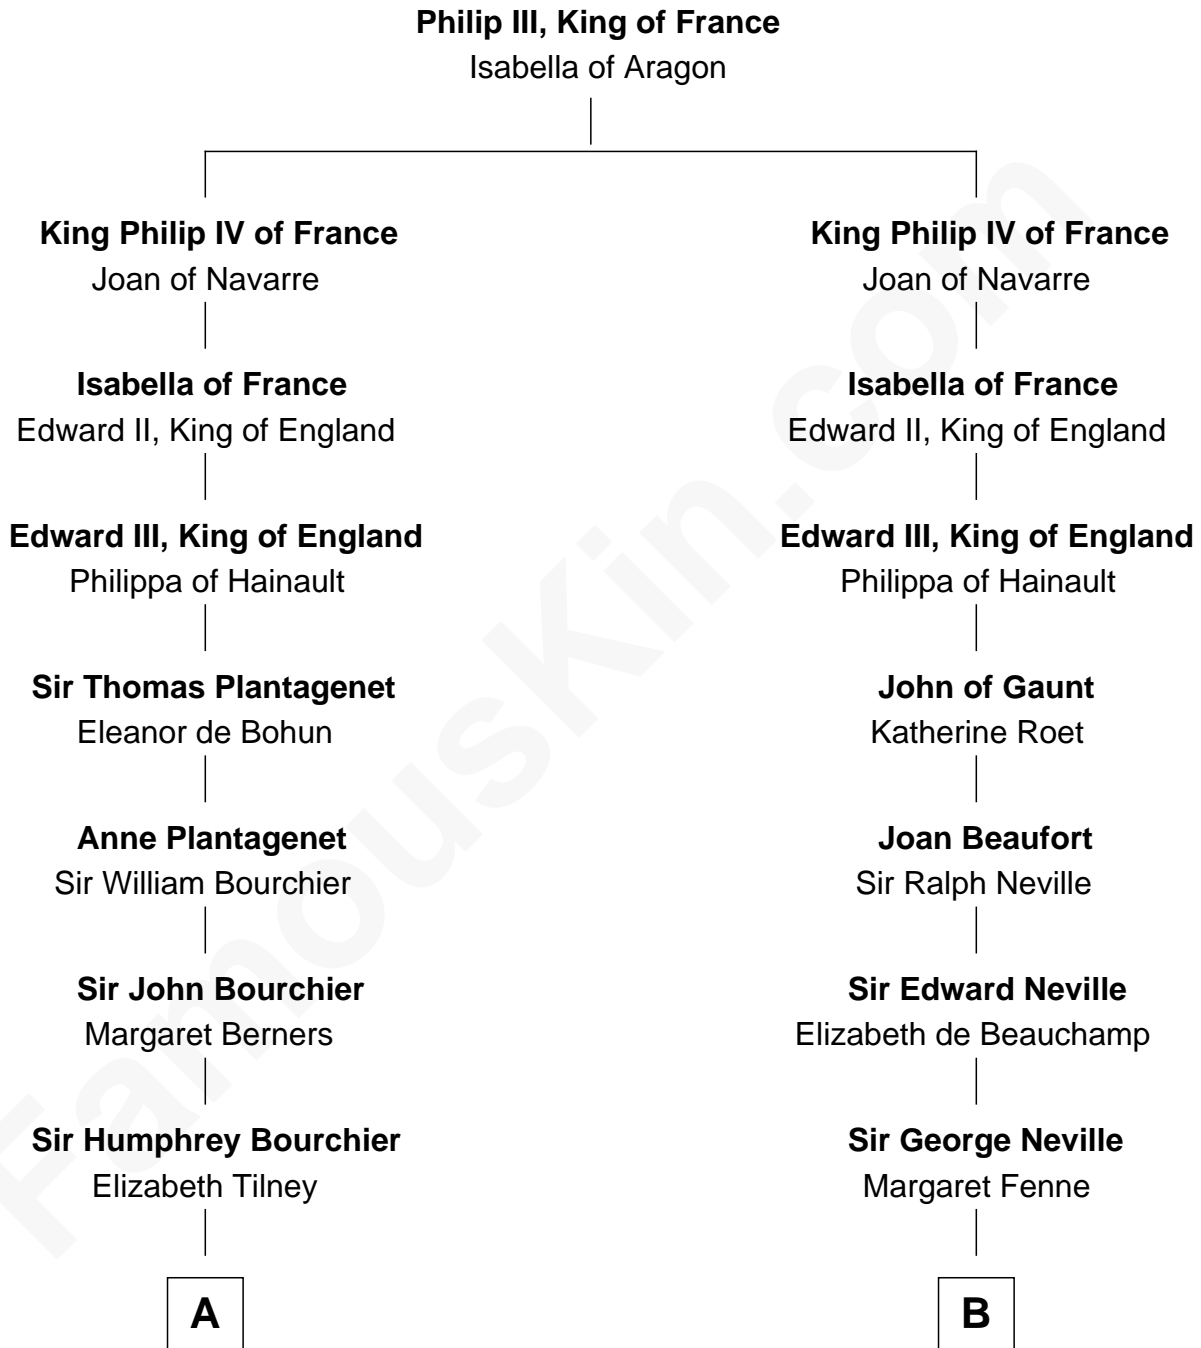

FamousKin.com
Relationship Chart of
Norman Rockwell
American Artist

15th cousin 6 times removed of
Daniel Carroll
Signer of the U.S. Constitution

C

—
Jacob Sherman

Cafira Janes

—
Orilla Janes Sherman
Samuel Darling Rockwell