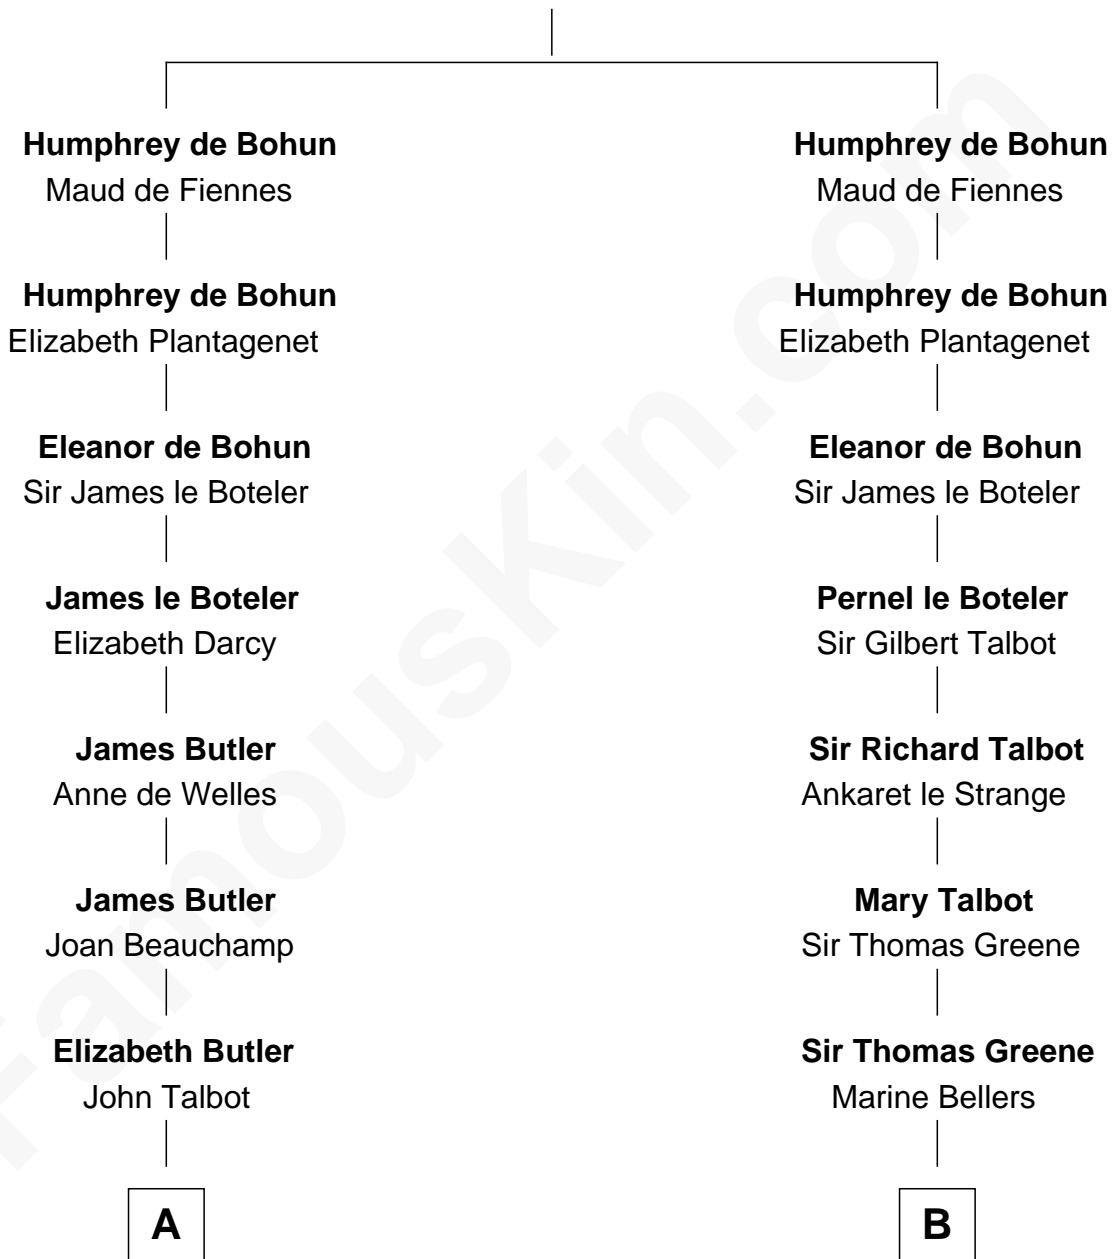

FamousKin.com
Relationship Chart of
Norman Rockwell
American Artist

17th cousin 4 times removed of
Daniel Carroll
Signer of the U.S. Constitution

Sir Humphrey de Bohun
 Eleanor de Braiose

C

—
Rachel Darling
Runa Rockwell

—
Samuel Darling Rockwell
Orilla Janes Sherman

—
John William Rockwell
Phebe Boyce Waring

—
Jarvis Waring Rockwell
Anne Mary Hill

—
Norman Rockwell
American Artist

FamousKin.com