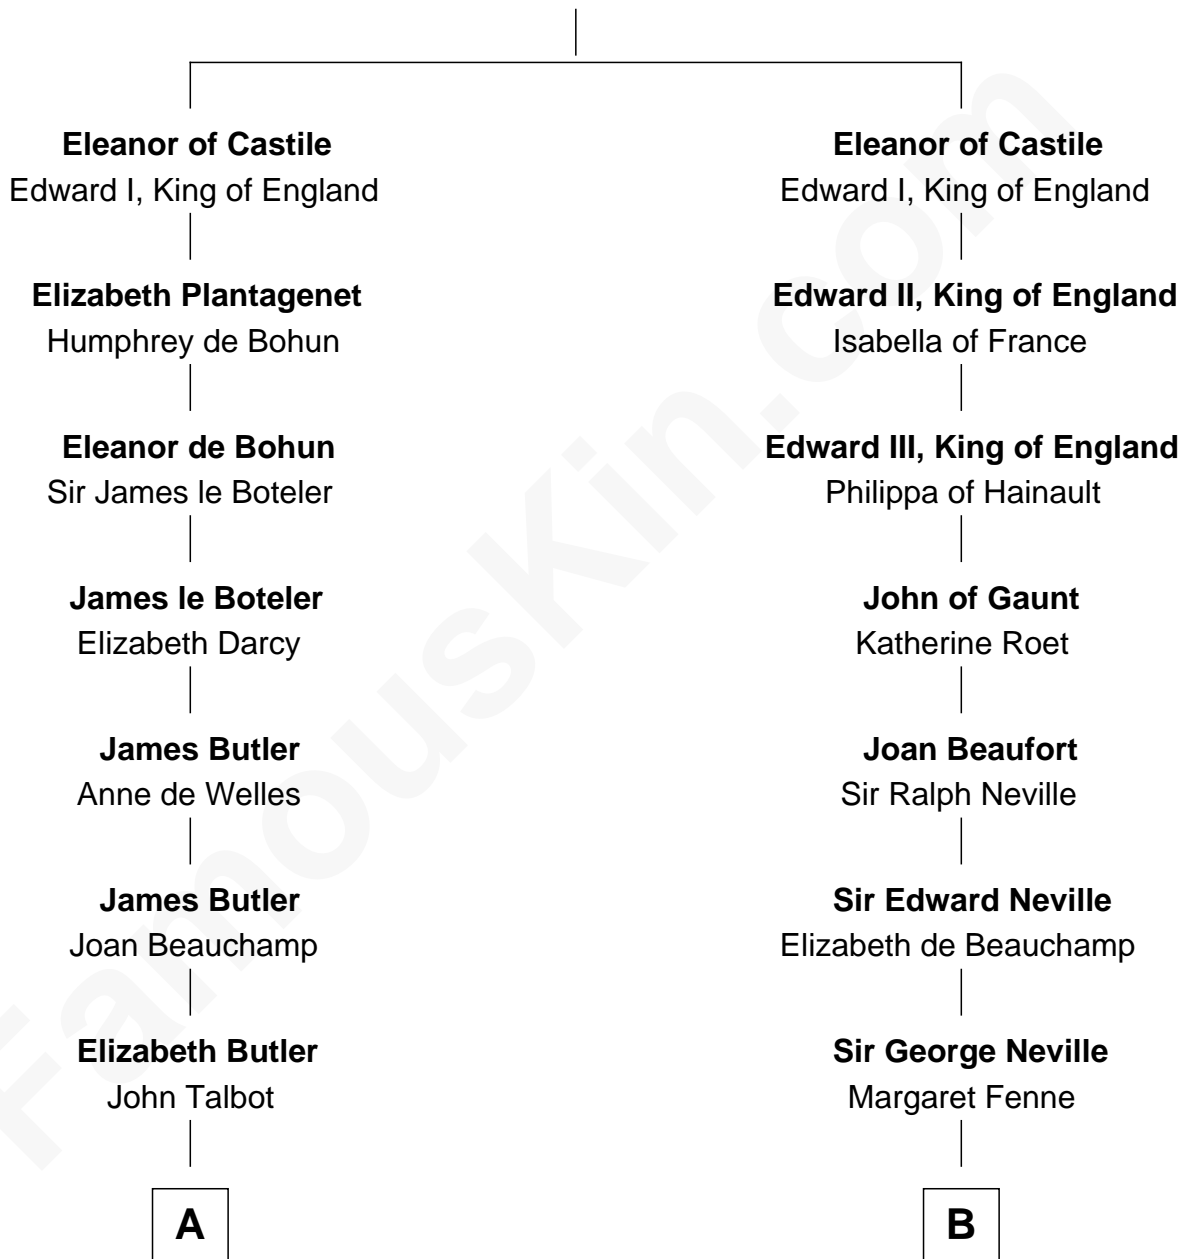

FamousKin.com
Relationship Chart of
Norman Rockwell
American Artist

15th cousin 6 times removed of
Daniel Carroll
Signer of the U.S. Constitution

Ferdinand III, King of Castile
 Joanna of Ponthieu

C

—
Rachel Darling
Runa Rockwell

—
Samuel Darling Rockwell
Orilla Janes Sherman

—
John William Rockwell
Phebe Boyce Waring

—
Jarvis Waring Rockwell
Anne Mary Hill

—
Norman Rockwell
American Artist

FamousKin.com