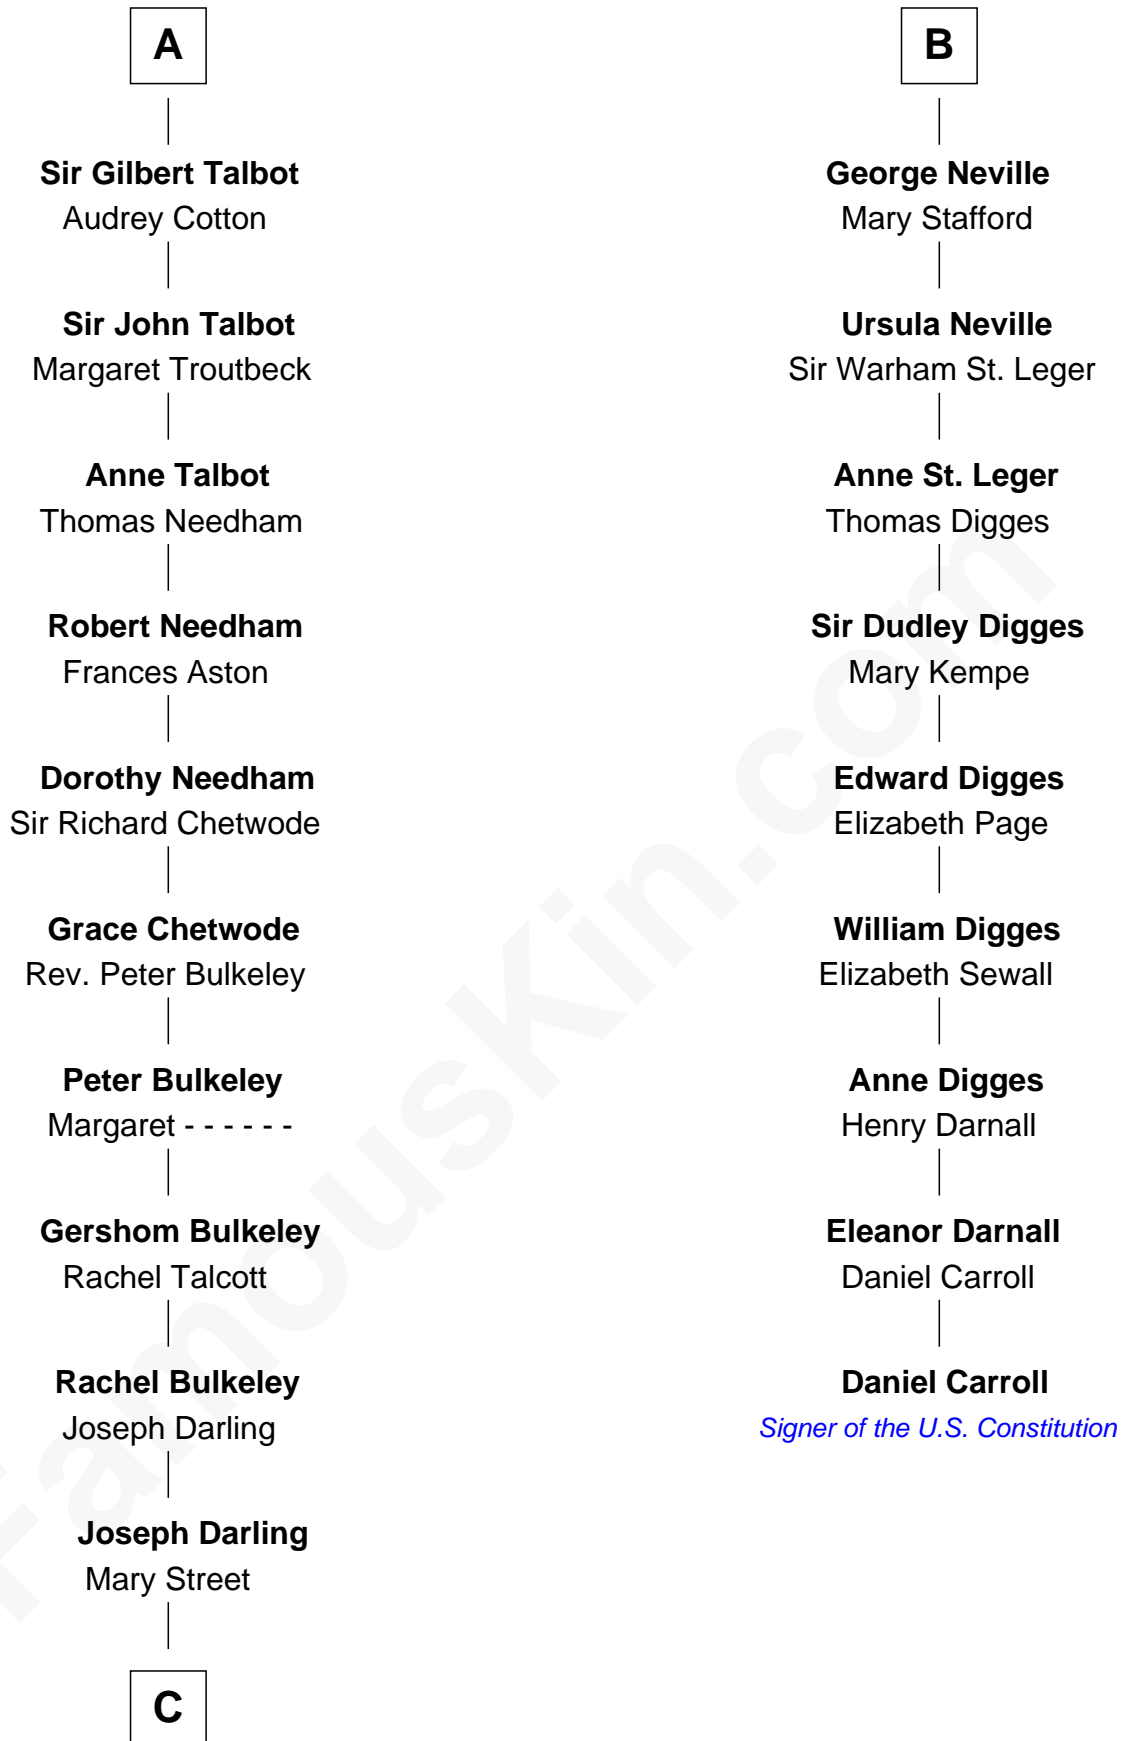

FamousKin.com
Relationship Chart of
Norman Rockwell
American Artist

15th cousin 6 times removed of
Daniel Carroll
Signer of the U.S. Constitution

Ferdinand III, King of Castile
 Joanna of Ponthieu

C

—
Rachel Darling
Runa Rockwell

—
Samuel Darling Rockwell
Orilla Janes Sherman

—
John William Rockwell
Phebe Boyce Waring

—
Jarvis Waring Rockwell
Anne Mary Hill

—
Norman Rockwell
American Artist

FamousKin.com