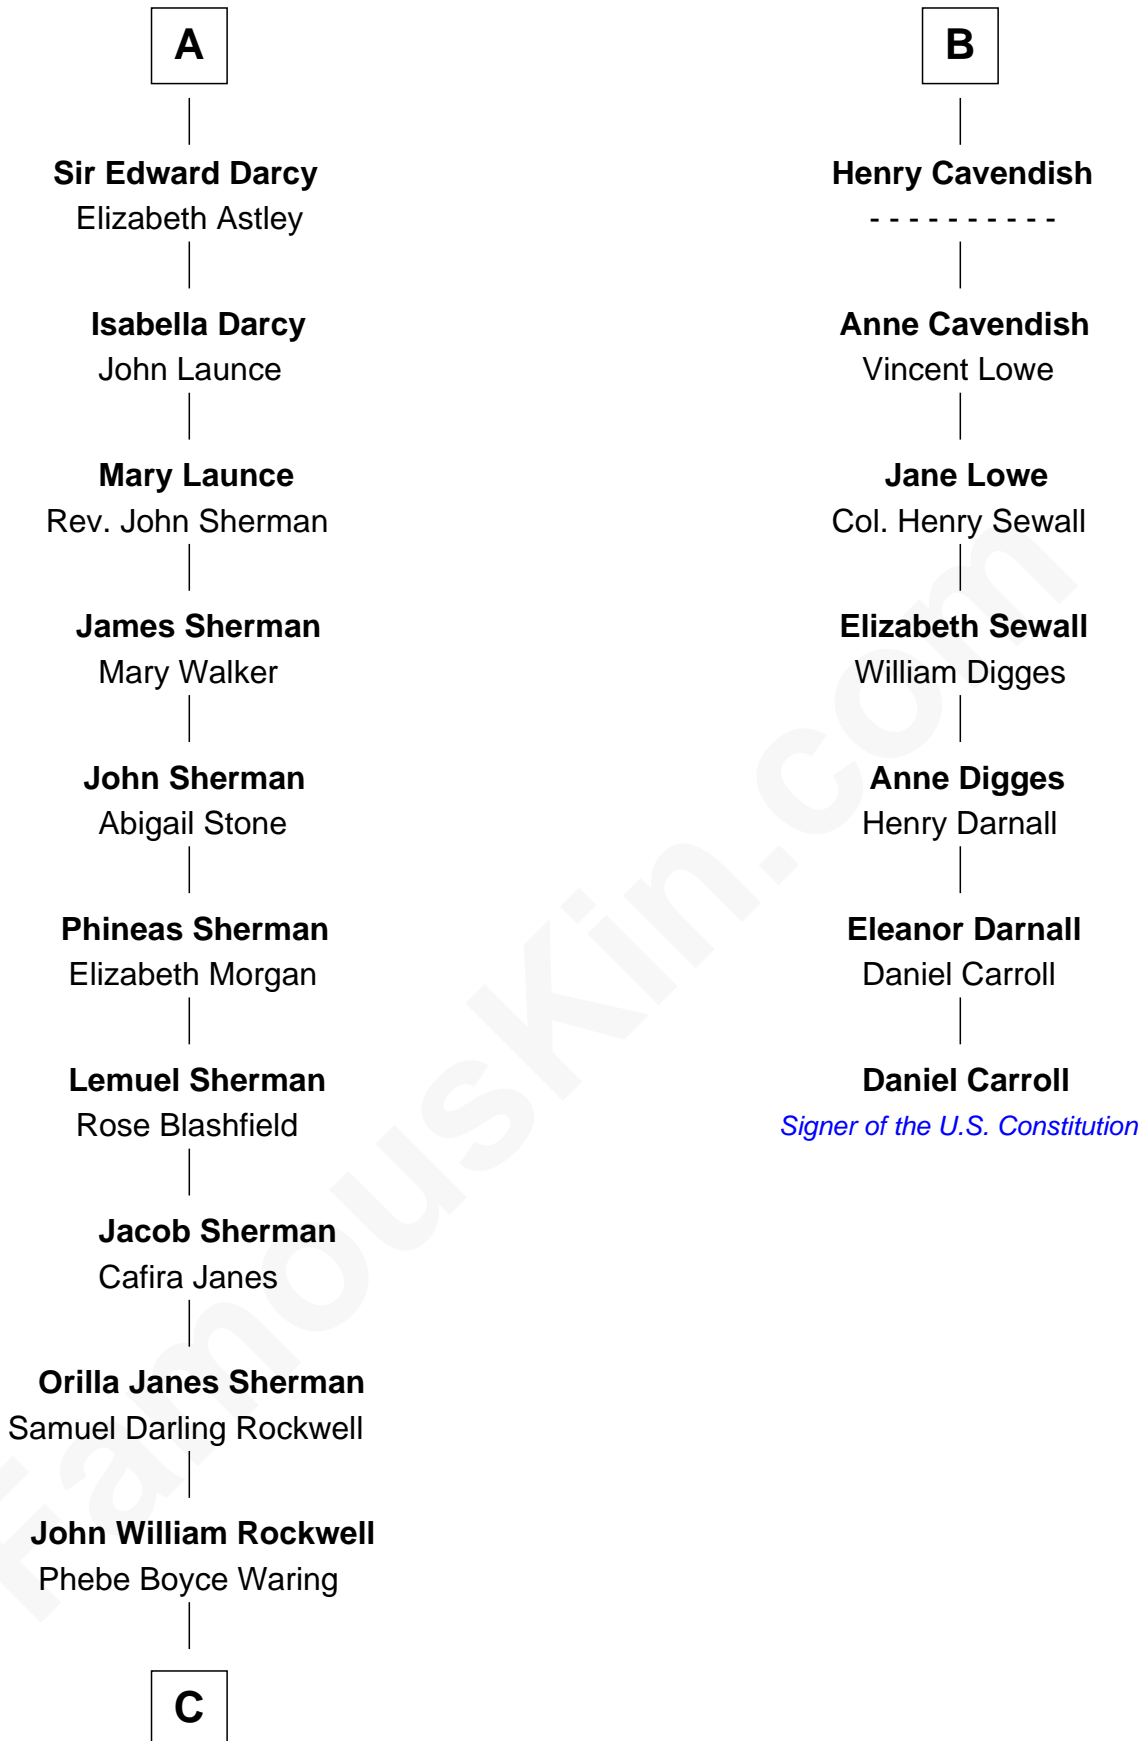

FamousKin.com

Relationship Chart of

Norman Rockwell

American Artist

13th cousin 5 times removed of

Daniel Carroll

Signer of the U.S. Constitution

Sir Gilbert Talbot

Pernel le Boteler

C

—
Jarvis Waring Rockwell

Anne Mary Hill

—
Norman Rockwell

American Artist

FamousKin.com