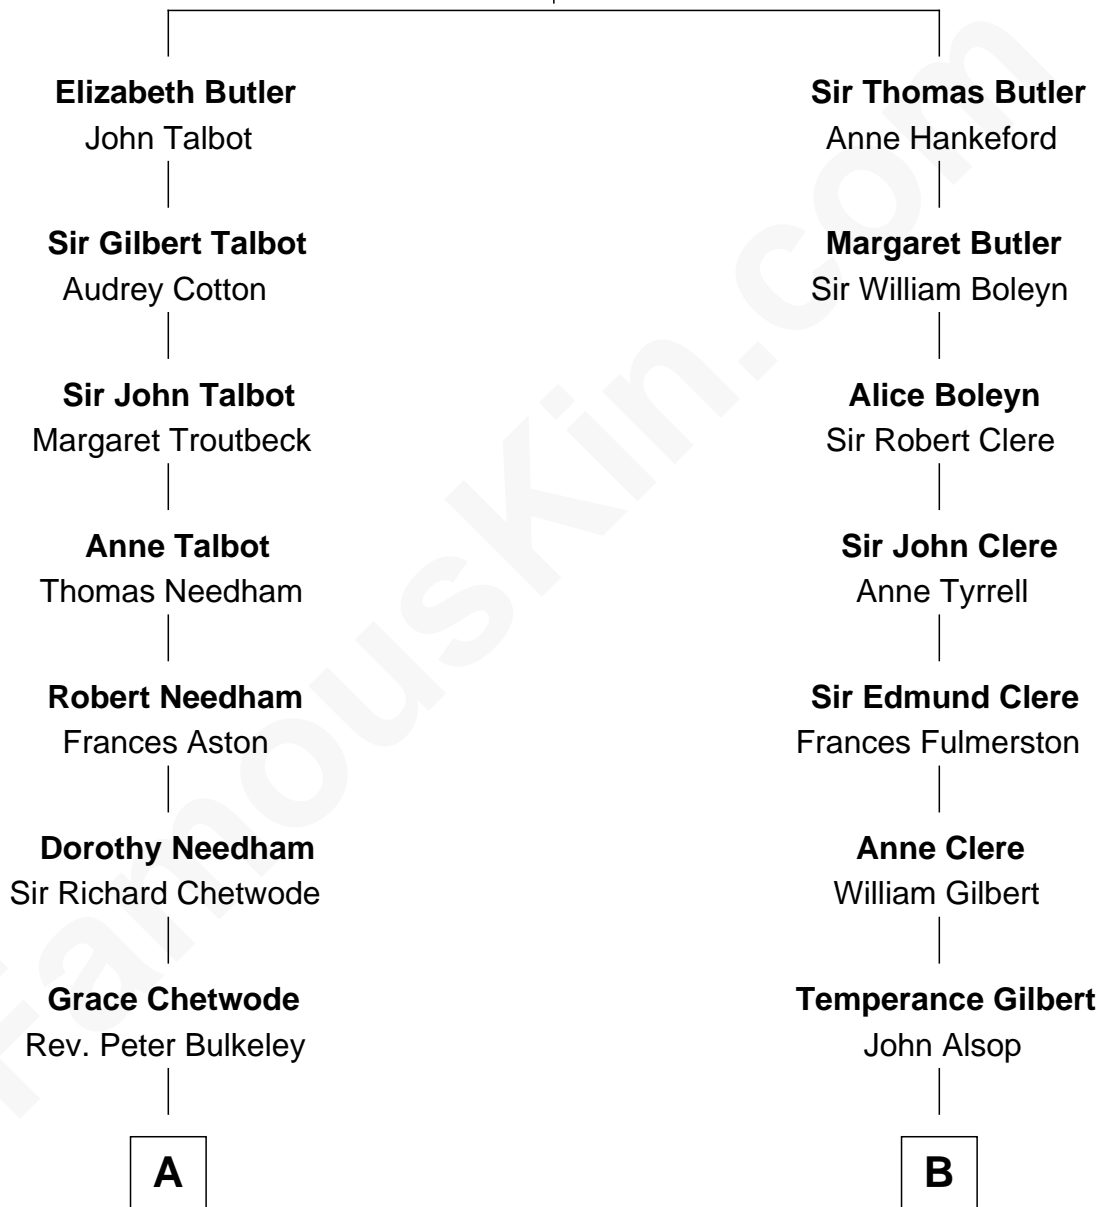

FamousKin.com
Relationship Chart of
Norman Rockwell
American Artist

15th cousin 3 times removed of

Treat Williams
TV & Movie Actor

James Butler
 Joan Beauchamp

C

Marian Andrew

Richard Norman Williams

Treat Williams