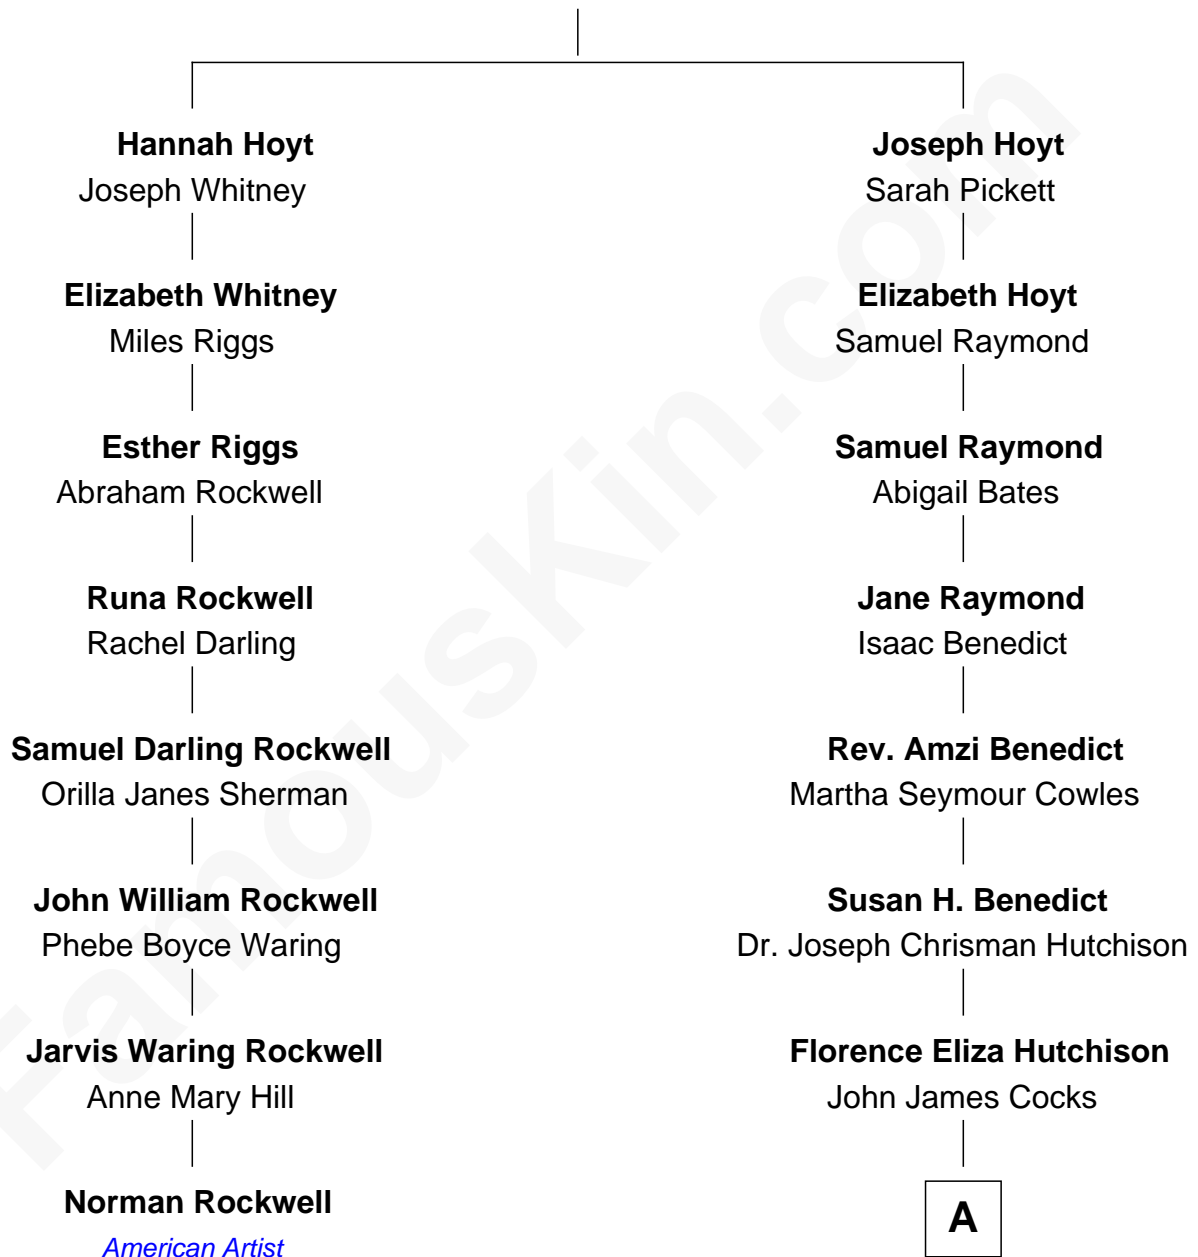

## Relationship Chart of

### Norman Rockwell

*American Artist*

7th cousin 3 times removed of

**Treat Williams**  
*TV & Movie Actor*

Zerubbabel Hoyt

-----

**A**

—  
**Marian Hutchison Cocks**

Richard Nicholls Barnum

—  
**Eleanor Barnum**

Treat Payne Andrew

—  
**Marian Andrew**

Richard Norman Williams

—  
**Treat Williams**

*TV & Movie Actor*