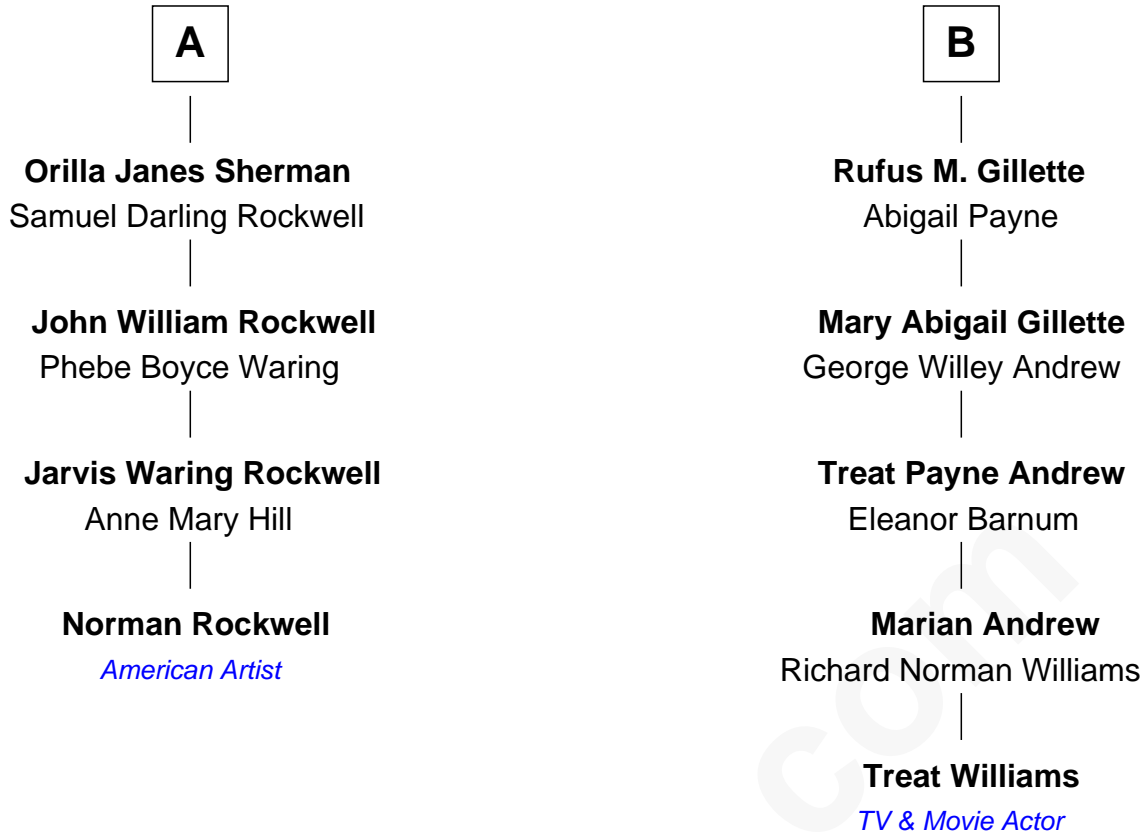

FamousKin.com
Relationship Chart of
Norman Rockwell
American Artist

10th cousin 1 time removed of

Treat Williams
TV & Movie Actor

Robert White
 Bridget Allgar

Treat Williams photo by [Philipp Wüst](#) (CC BY SA 3.0 DE)