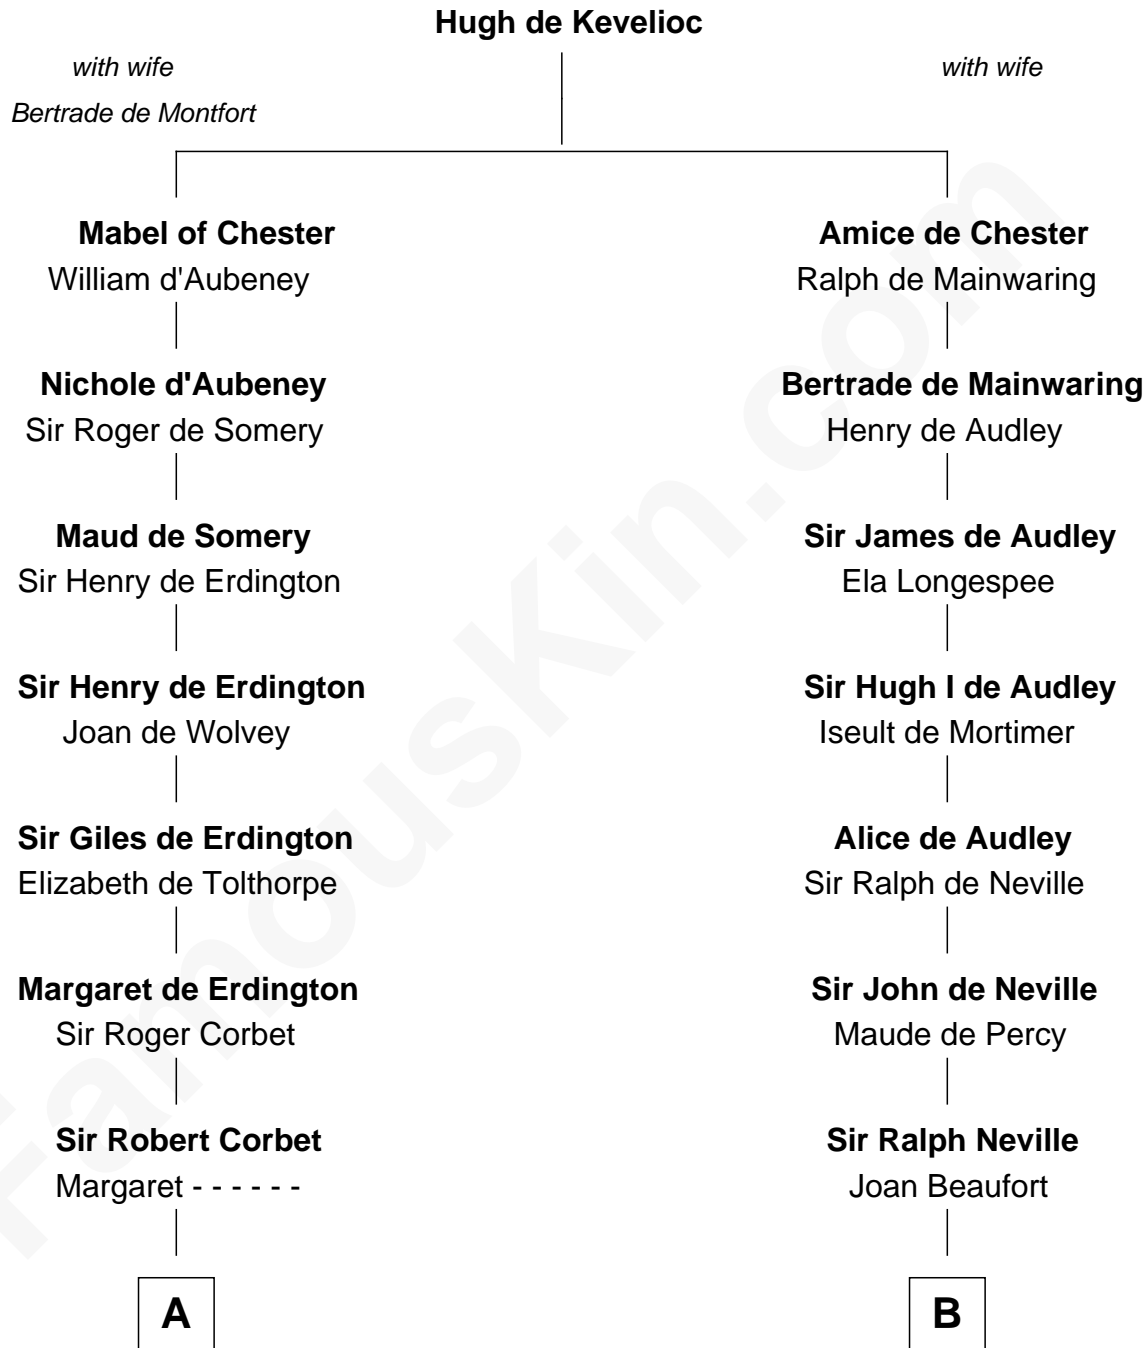

FamousKin.com

Relationship Chart of

Norman Rockwell

American Artist

21st cousin of

E. M. Forster
English Novelist

C

Rachel Darling
Runa Rockwell

Samuel Darling Rockwell
Orilla Janes Sherman

John William Rockwell
Phebe Boyce Waring

Jarvis Waring Rockwell
Anne Mary Hill

Norman Rockwell
American Artist

D

Lucy Watson
John Thornton

Henry Thornton
Marianne Sykes

Laura Thornton
Charles Forster

Edward Morgan Llewellyn Forster
Alice Clara Whichelo

E. M. Forster
English Novelist