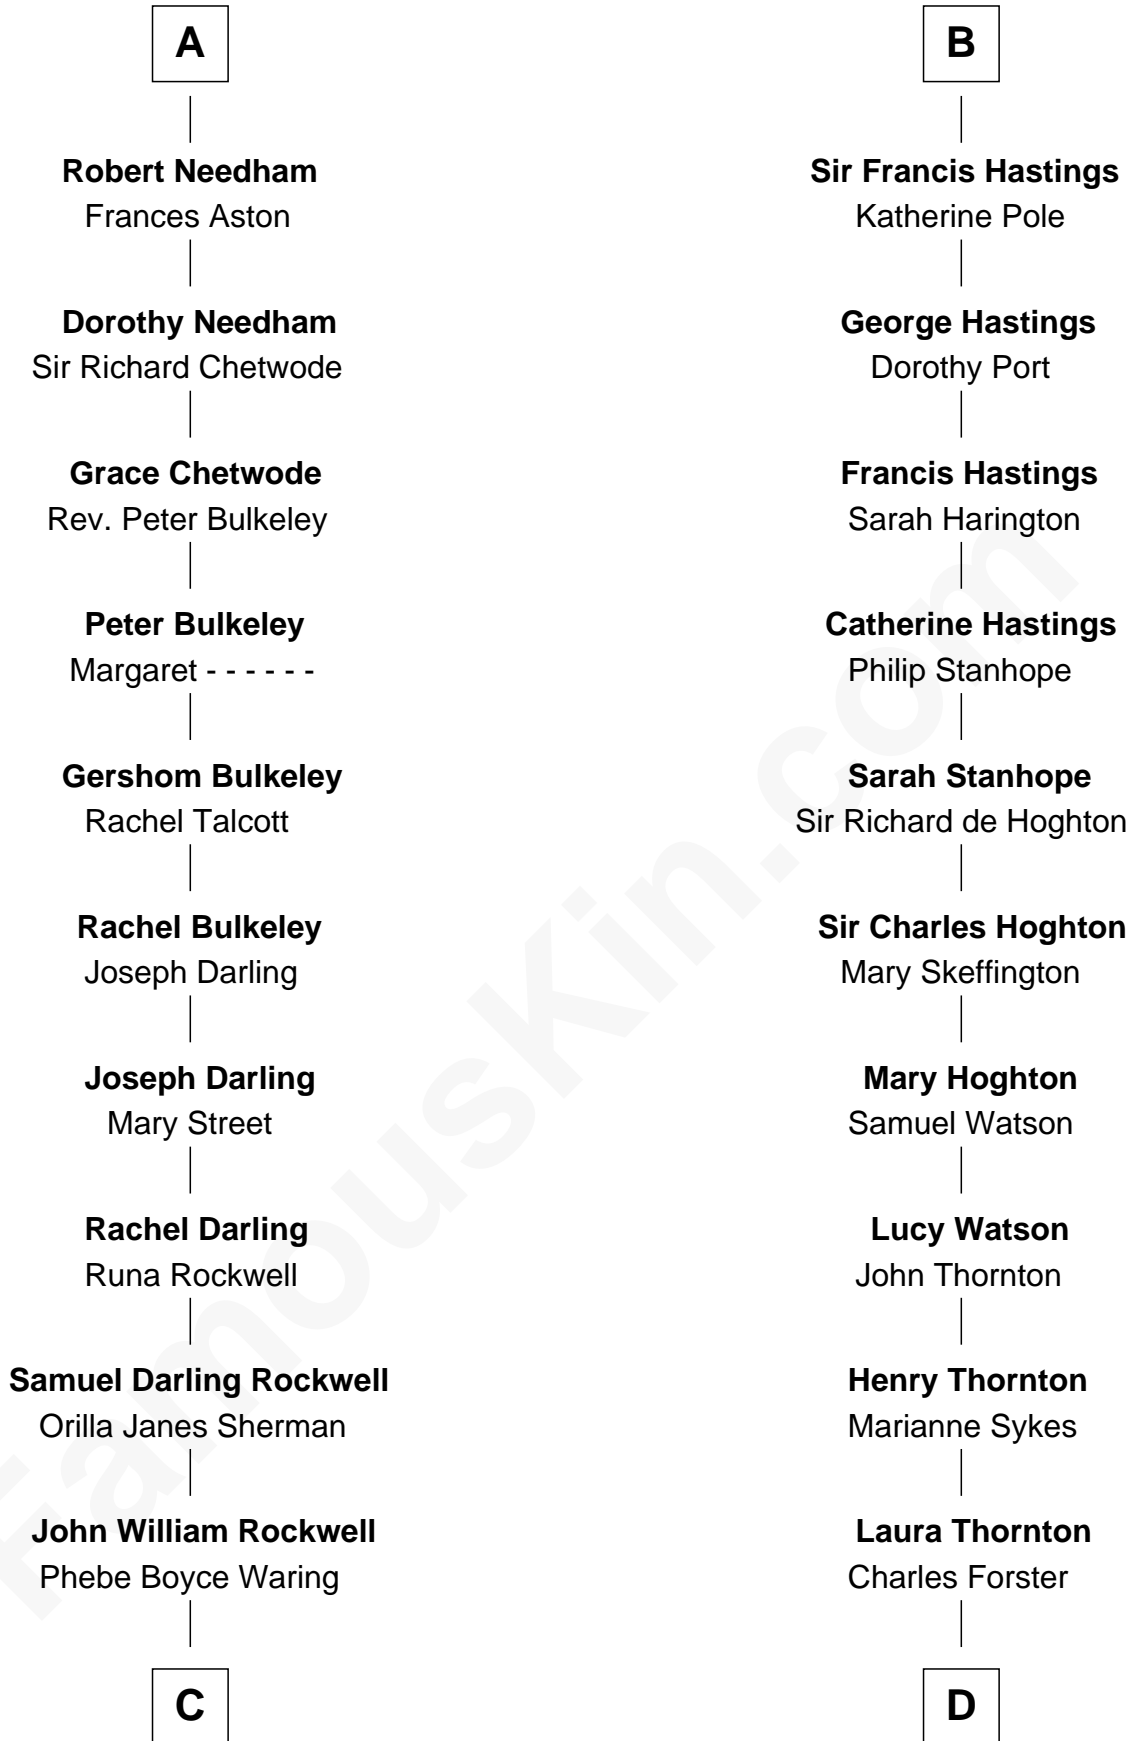

FamousKin.com Relationship Chart of

Norman Rockwell

American Artist

18th cousin of

E. M. Forster

English Novelist

Elizabeth de Badlesmere

with husband
Sir William de Bohun

with husband
Sir Edmund Mortimer

Elizabeth de Bohun
Sir Richard Fitzalan

Sir Roger de Mortimer
Philippa de Montagu

Joan Fitzalan
Sir William Beauchamp

Edmund Mortimer
Philippa Plantagenet

Joan Beauchamp
James Butler

Elizabeth Mortimer
Sir Henry Percy

Elizabeth Butler
John Talbot

Sir Henry Percy
Eleanor Neville

Sir Gilbert Talbot
Audrey Cotton

Anne Percy
Sir Thomas Hungerford

Sir John Talbot
Margaret Troutbeck

Mary Hungerford
Sir Edward Hastings

Anne Talbot
Thomas Needham

Sir George Hastings
Anne Stafford

A

B

FamousKin.com