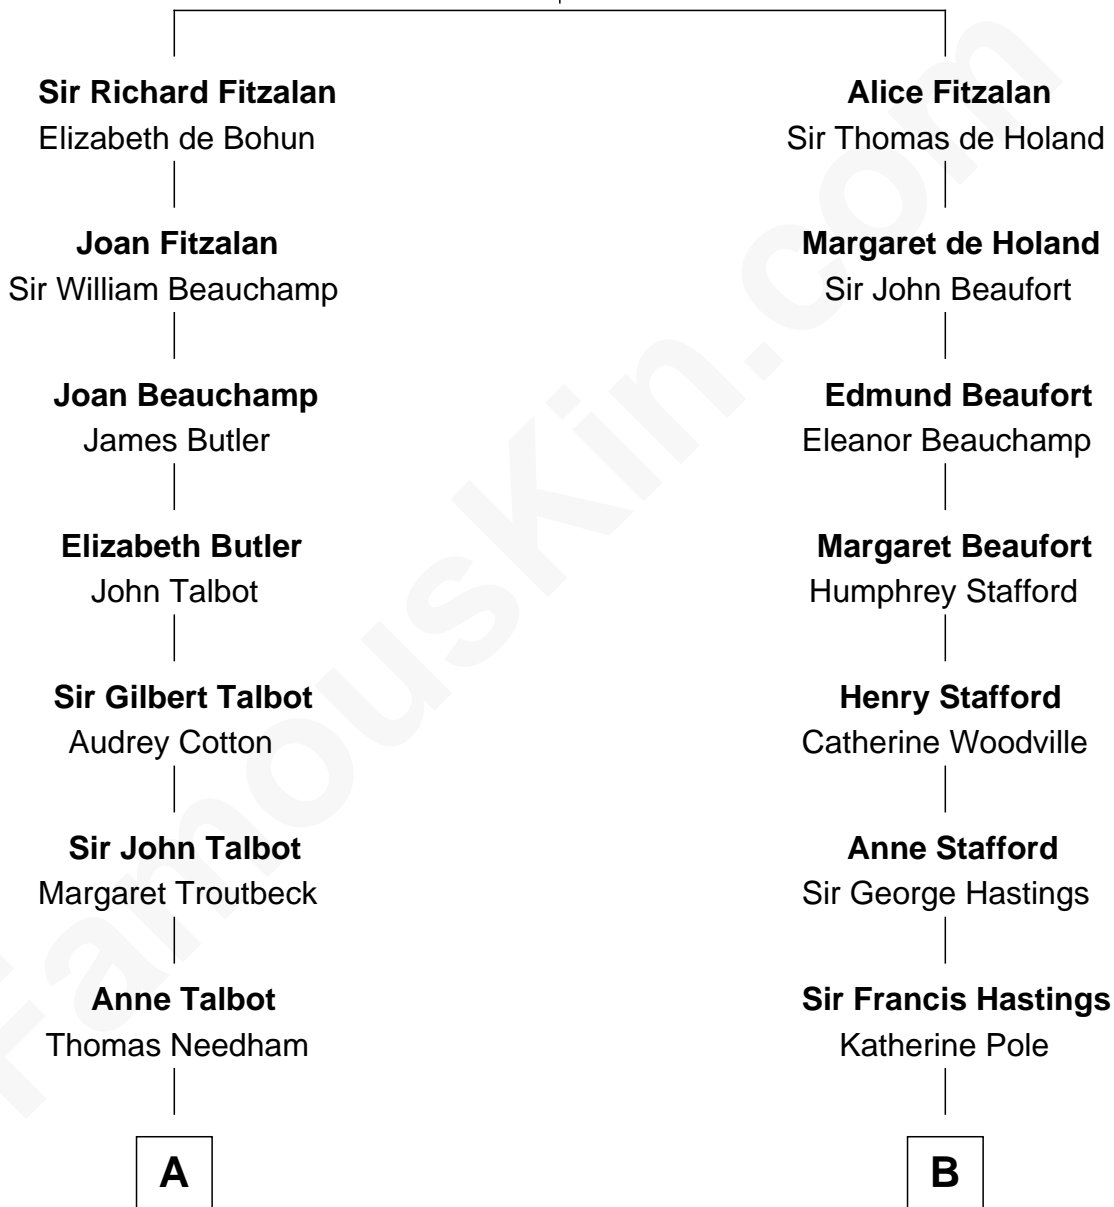

FamousKin.com
Relationship Chart of
Norman Rockwell
American Artist

17th cousin 1 time removed of

E. M. Forster
English Novelist

Richard Fitzalan
 Eleanor Plantagenet

C

Jarvis Waring Rockwell

Anne Mary Hill

Norman Rockwell

American Artist

FamousKin.com