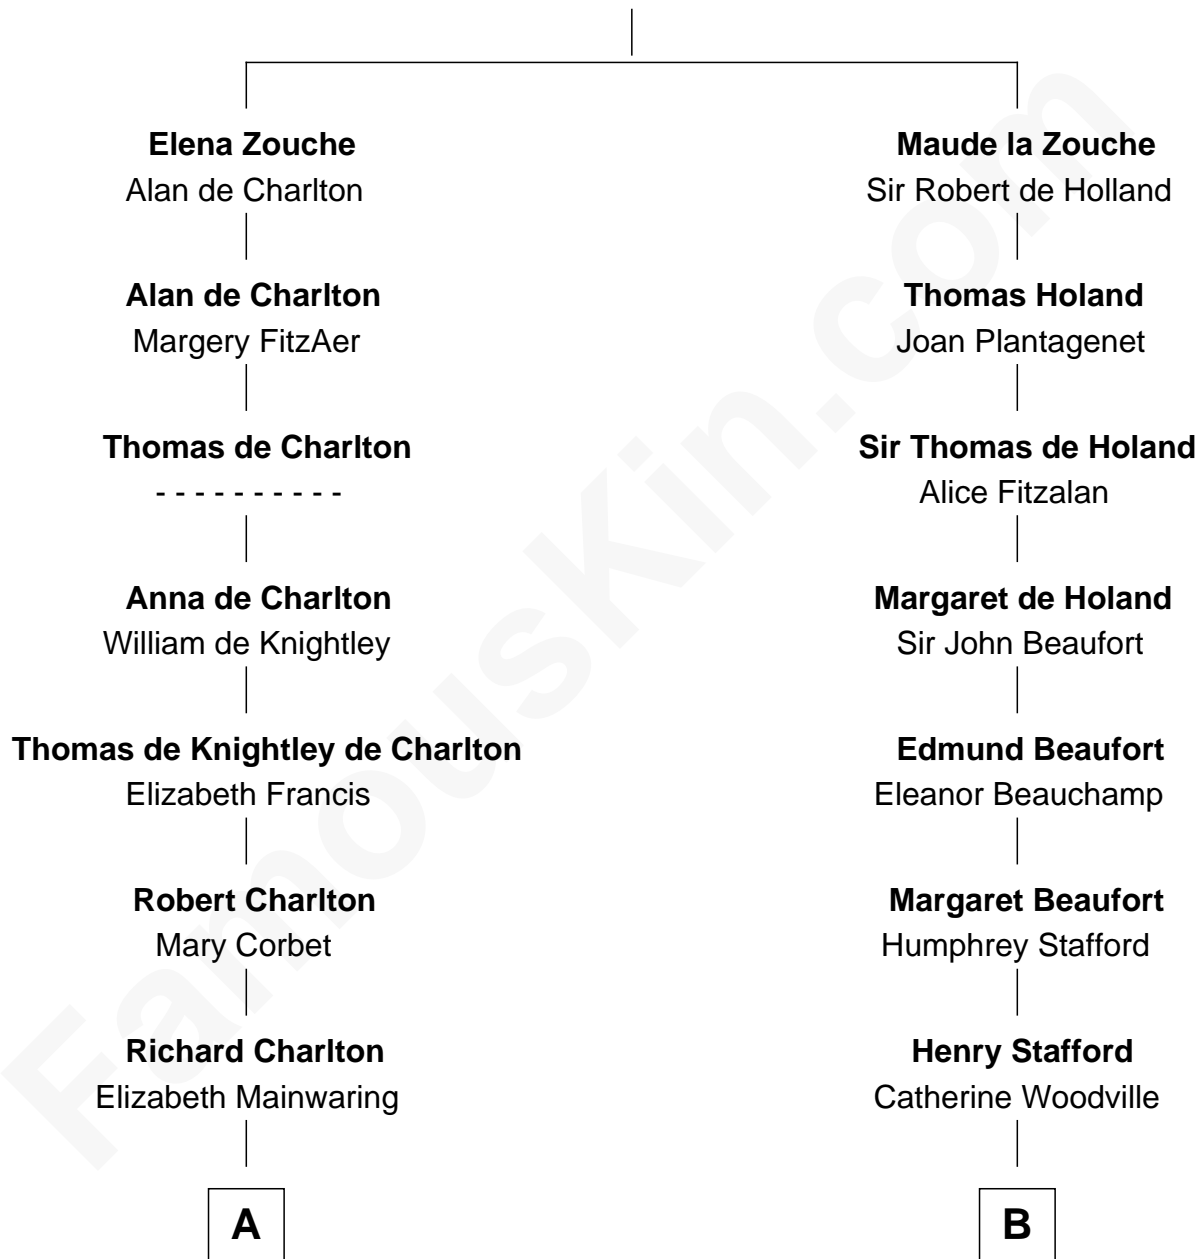

# FamousKin.com Relationship Chart of

**Norman Rockwell**

*American Artist*

19th cousin of

**E. M. Forster**

*English Novelist*

**Sir Alan la Zouche**

Eleanor de Segrave

FamousKin.com