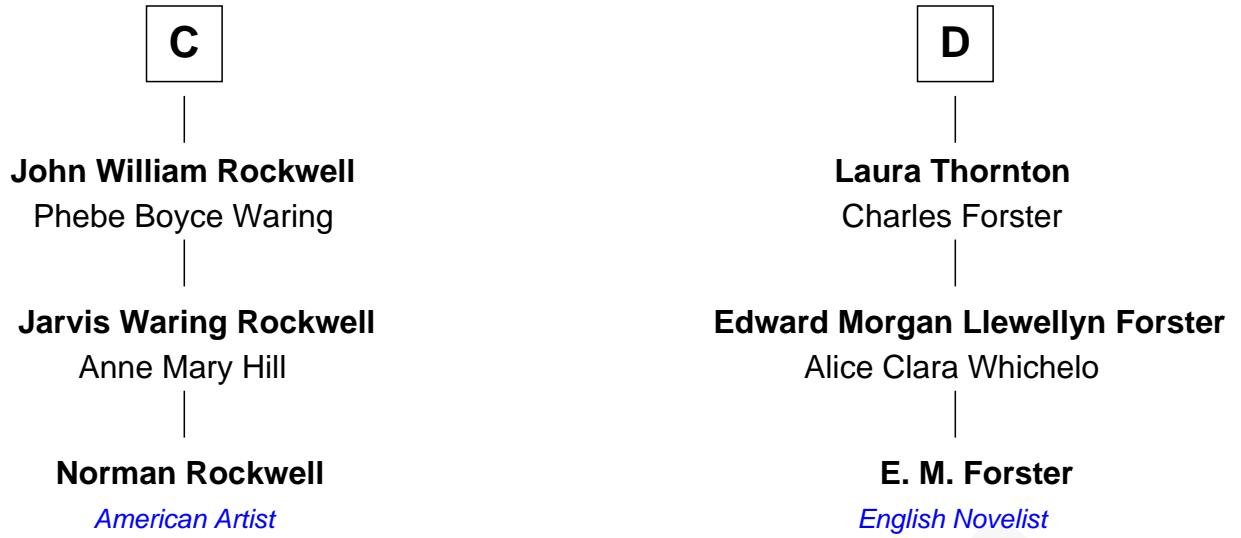

# FamousKin.com Relationship Chart of

**Norman Rockwell**

*American Artist*

19th cousin of

**E. M. Forster**

*English Novelist*

**Sir Alan la Zouche**

Eleanor de Segrave

FamousKin.com