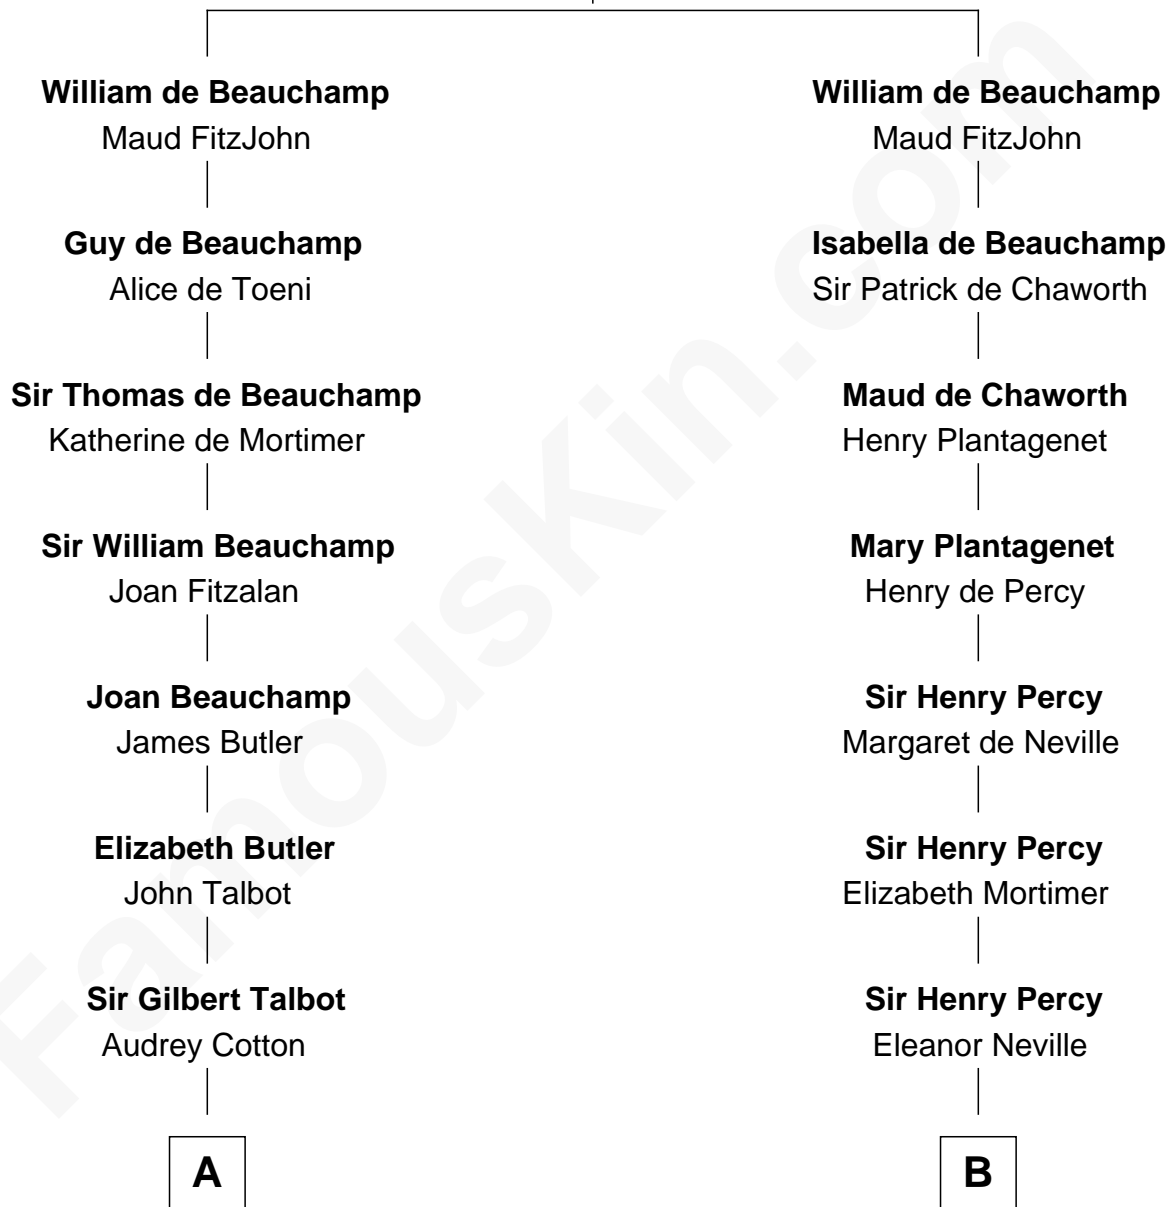

## Relationship Chart of

### Norman Rockwell

*American Artist*

20th cousin 1 time removed of

**E. M. Forster**

*English Novelist*

**Sir William de Beauchamp**

Isabel Mauduit

**C**

**Samuel Darling Rockwell**

Orilla Janes Sherman

**John William Rockwell**

Phebe Boyce Waring

**Jarvis Waring Rockwell**

Anne Mary Hill

**Norman Rockwell**

*American Artist*

Alice Clara Whichelo

**E. M. Forster**

*English Novelist*