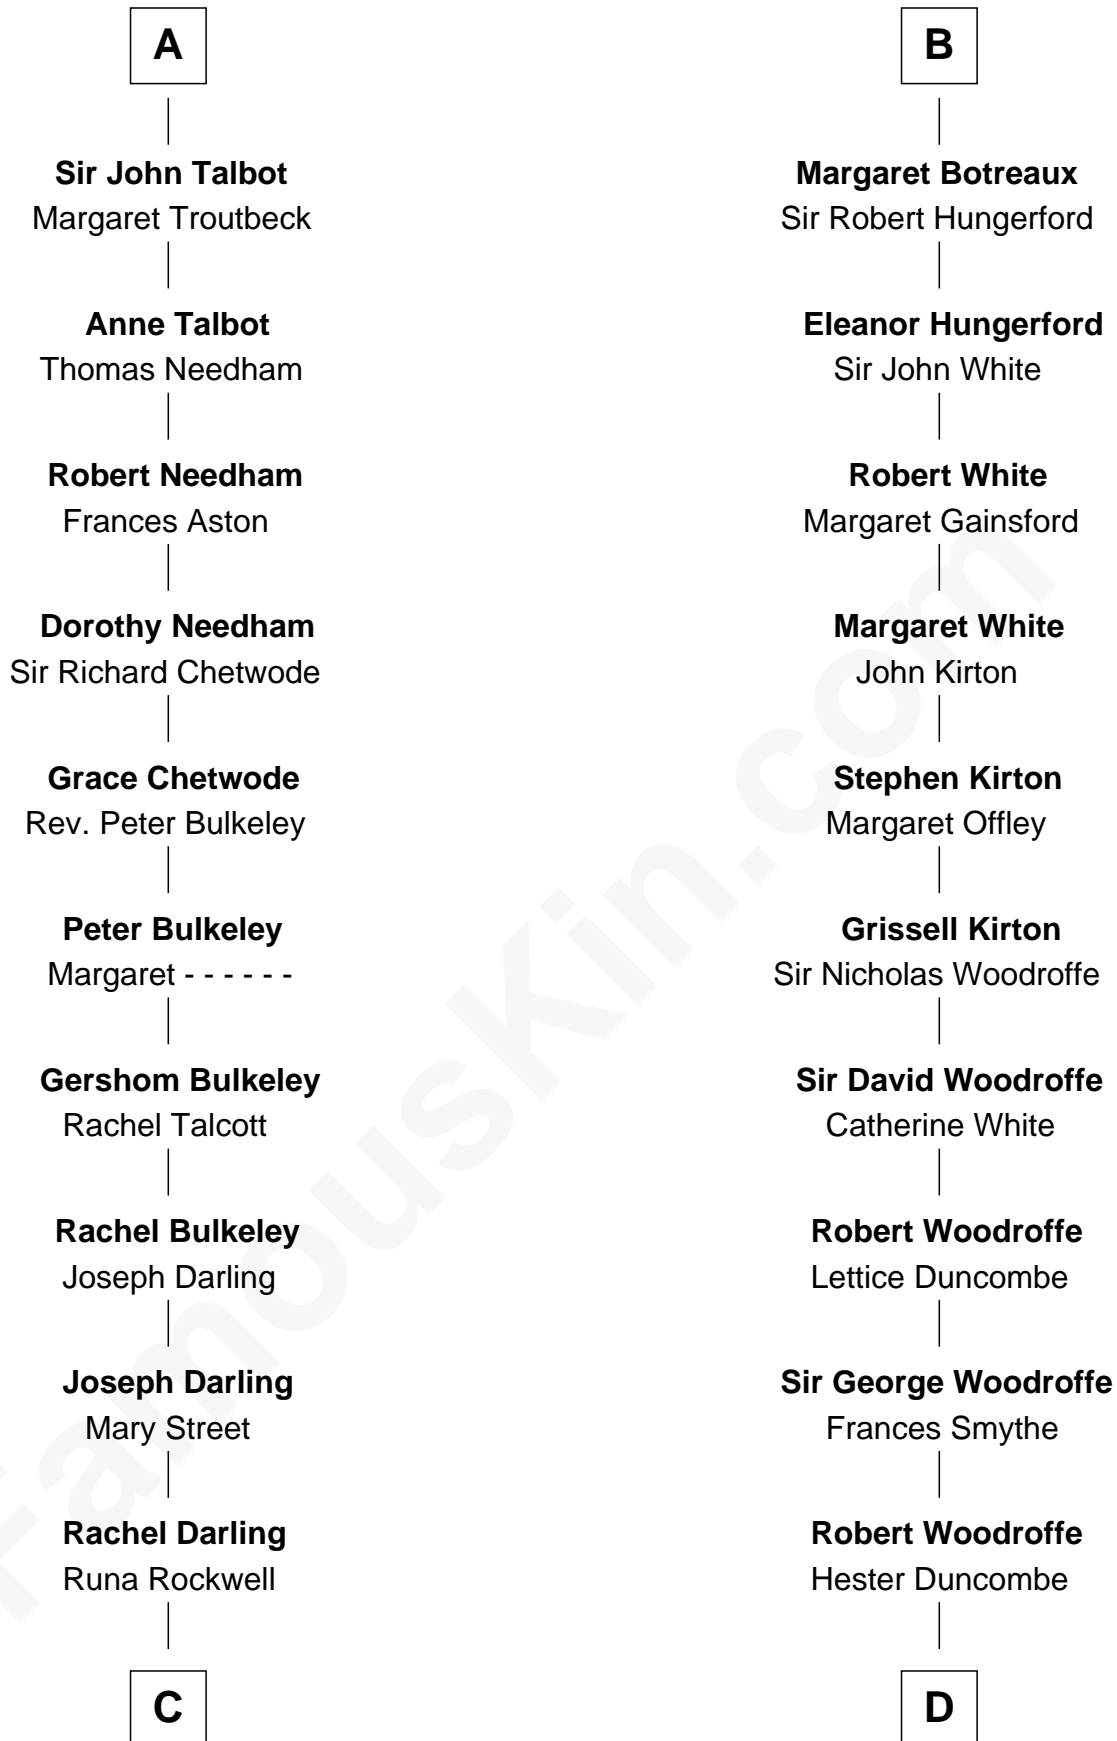

**FamousKin.com**  
**Relationship Chart of**  
**Norman Rockwell**  
*American Artist*

20th cousin 1 time removed of  
**Guillermo Billinghurst**  
*31st President of Peru*

**C**

**Samuel Darling Rockwell**

Orilla Janes Sherman

**John William Rockwell**

Phebe Boyce Waring

**Jarvis Waring Rockwell**

Anne Mary Hill

**Norman Rockwell**

*American Artist*

**D**