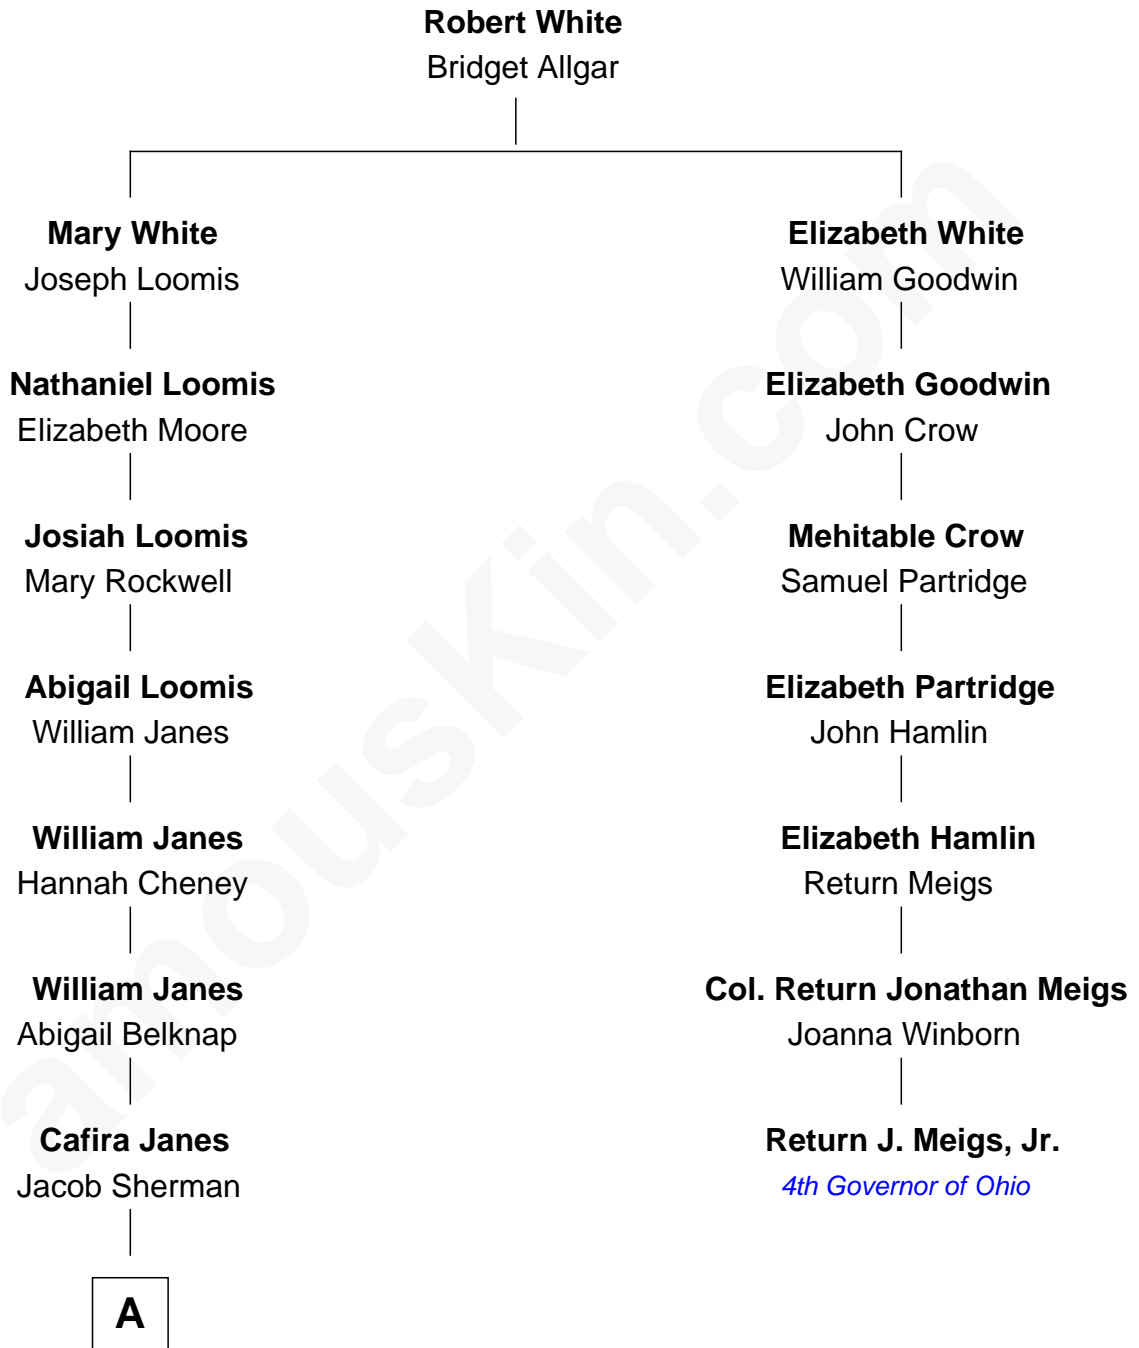

FamousKin.com
Relationship Chart of
Norman Rockwell
American Artist

6th cousin 4 times removed of

Return J. Meigs, Jr.
4th Governor of Ohio

A

—
Orilla Janes Sherman
Samuel Darling Rockwell

—
John William Rockwell
Phebe Boyce Waring

—
Jarvis Waring Rockwell
Anne Mary Hill

—
Norman Rockwell
American Artist

FamousKin.com