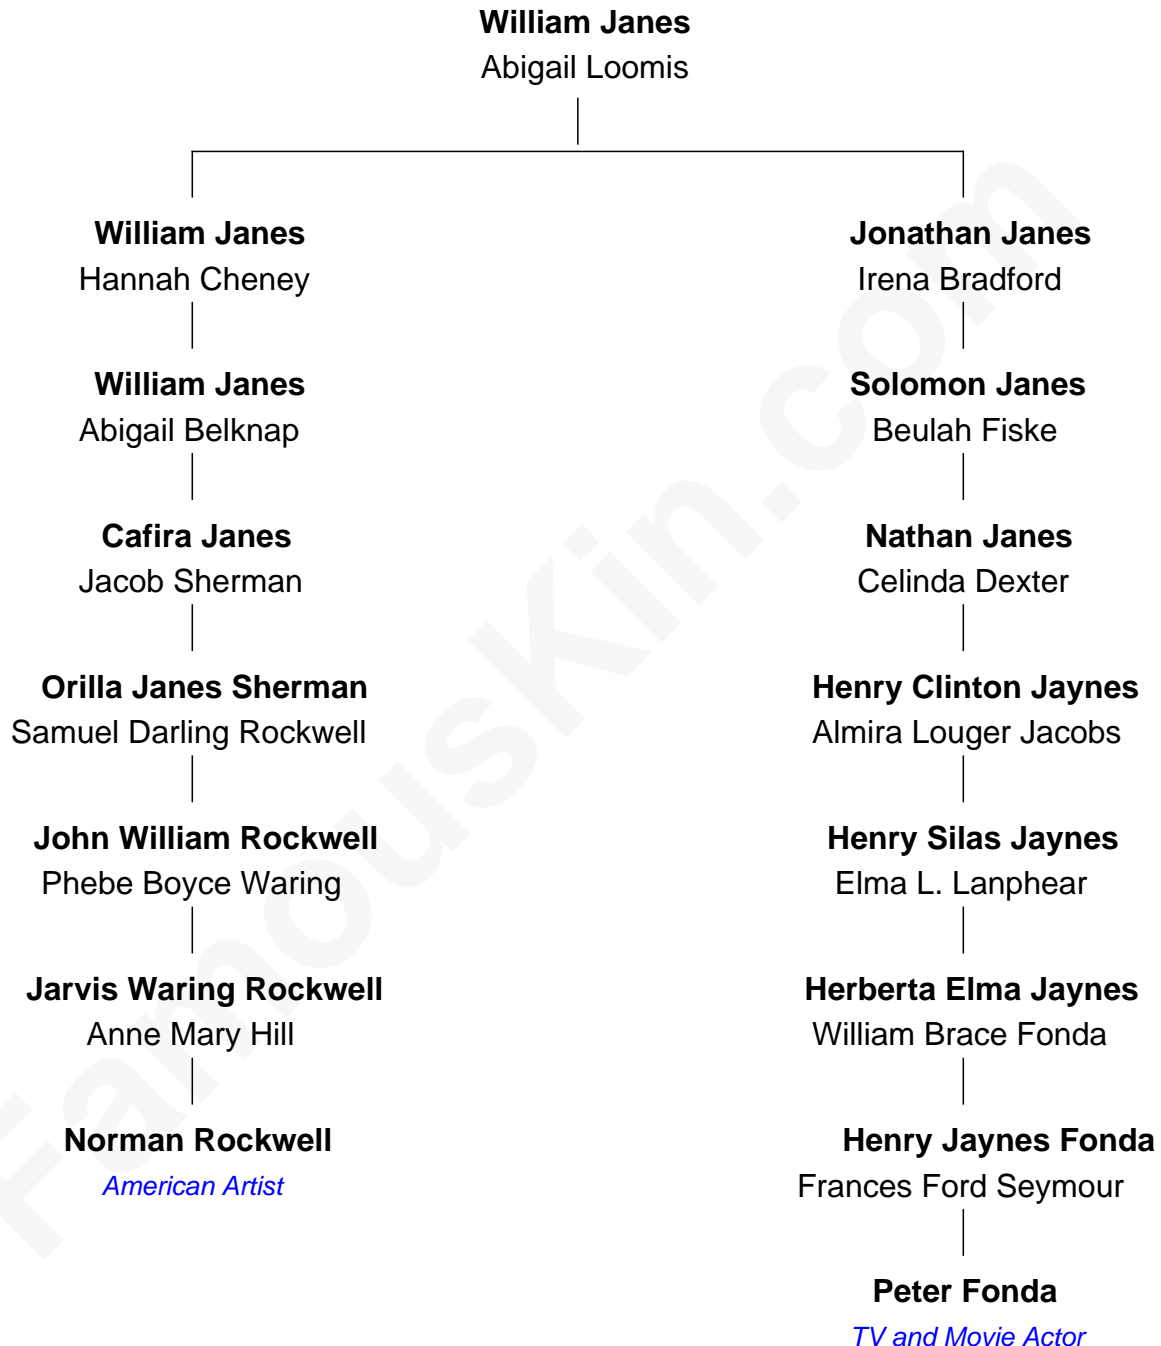

FamousKin.com

Relationship Chart of

Norman Rockwell

American Artist

6th cousin 1 time removed of

Peter Fonda
TV and Movie Actor

Peter Fonda photo by [Glenn Francis](#) [\(CC BY-SA 3.0\)](#)