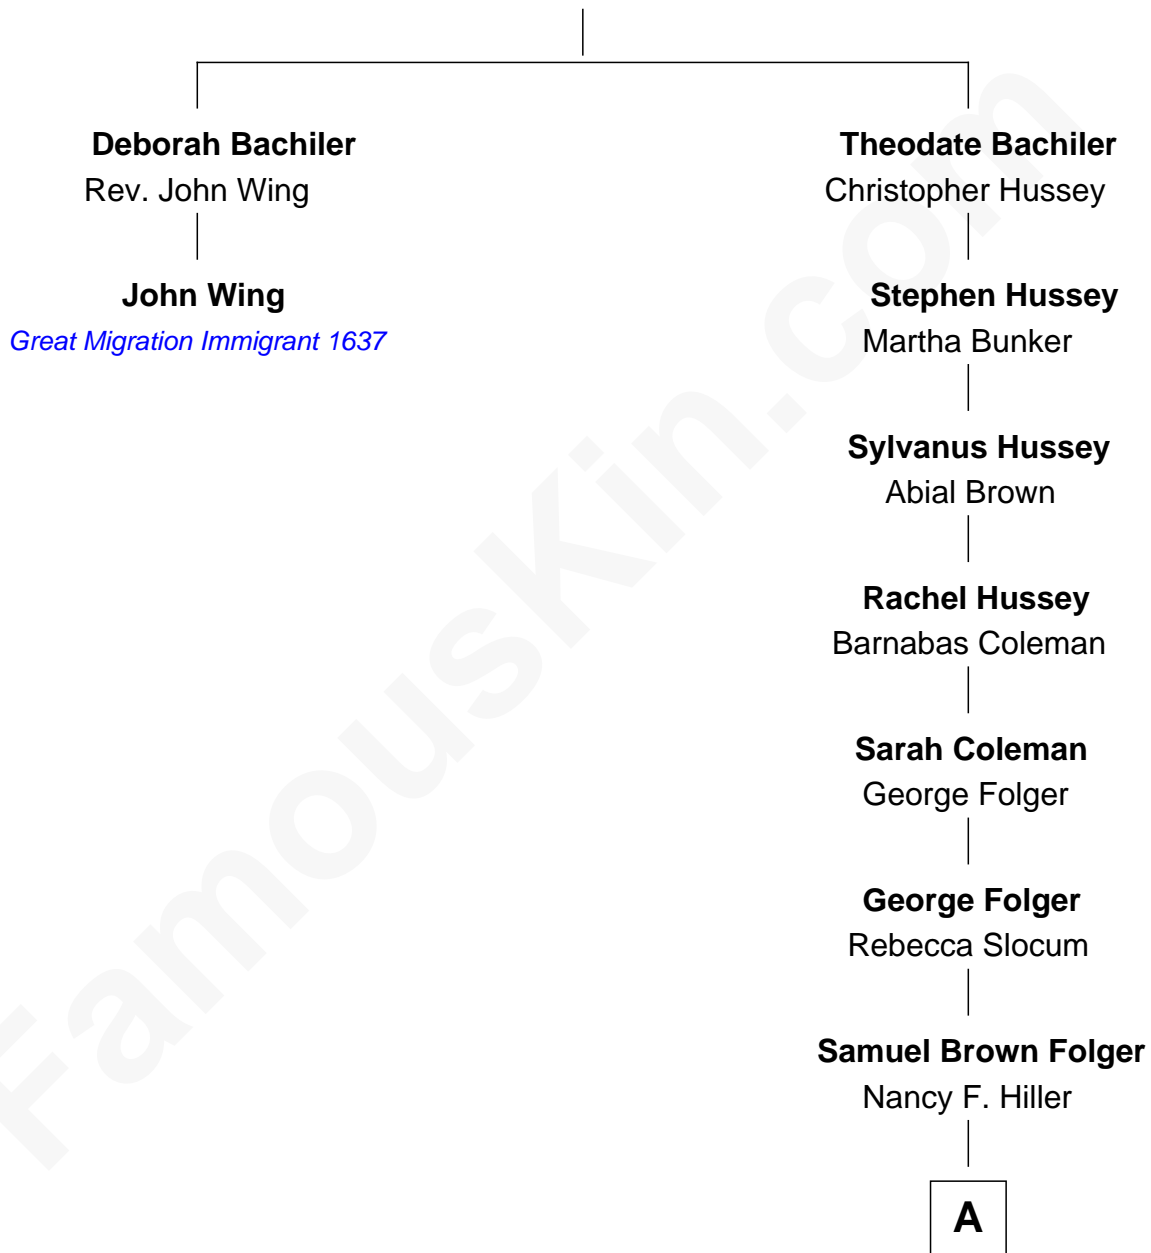

FamousKin.com

Relationship Chart of

John Wing

(c1613 - 1699) *Great Migration Immigrant 1637*

1st cousin 7 times removed of

Henry Clay Folger

Founder of Folger Shakespeare Library and Chairman of Standard Oil

Stephen Bachiler

A

Henry Clay Folger

Eliza Jane Clark

Henry Clay Folger

Chairman of Standard Oil

FamousKin.com