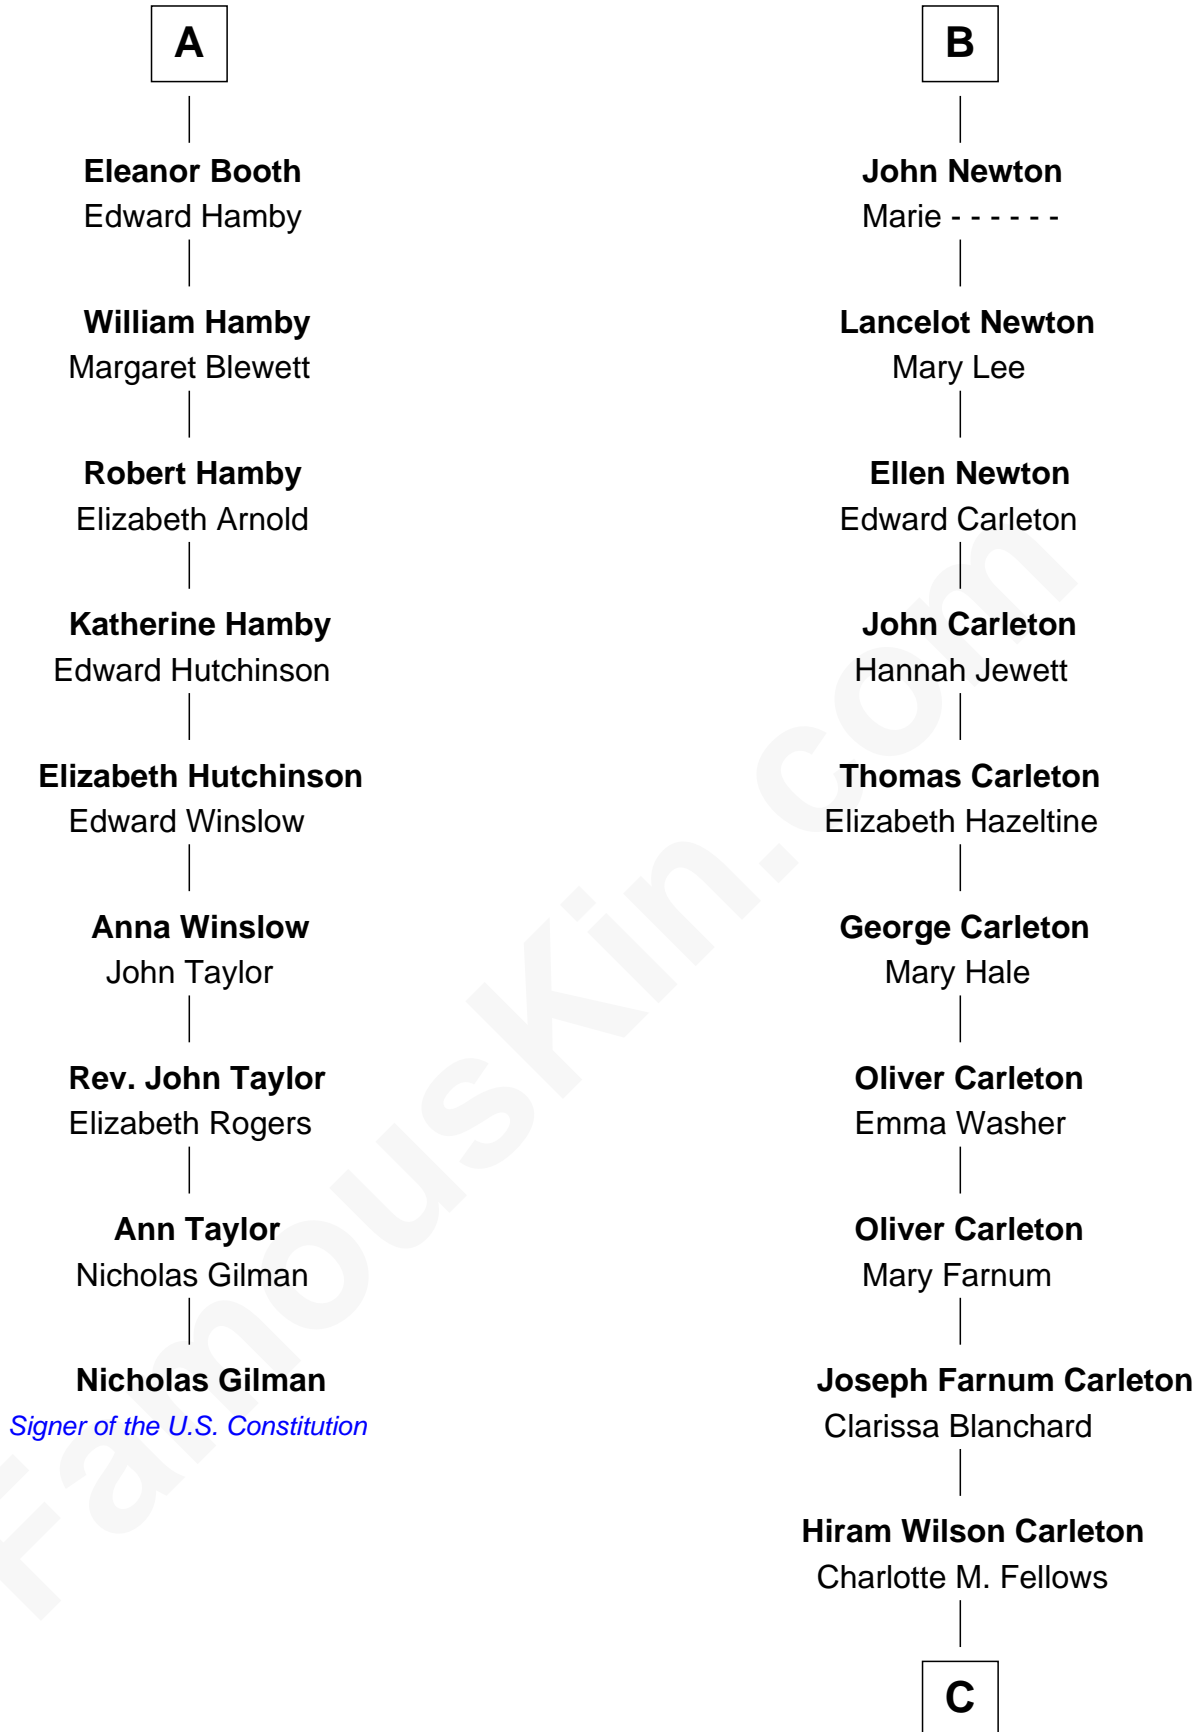

# FamousKin.com Relationship Chart of

**Nicholas Gilman**

*Signer of the U.S. Constitution*

15th cousin 5 times removed of

**Mickey Rourke**

*Movie Actor*

**Sir Robert de Umfreville**

*with wife  
Lucy de Kyme*

**Isabel Constable**  
Stephen de Thorpe

**Elizabeth Hilton**  
Richard Thimbleby

**Margaret Thorpe**  
John Newton

**Anne Thimbleby**  
John Booth

**John Newton**  
Margaret Grimston

**A**

**B**

C

**Joseph Clinton Carleton**

Maud Alice Fitts

**Hazel May Carleton**

Leonard Ernest Cameron

**Annette Elizabeth Cameron**

Philip Andrew Rourke

**Mickey Rourke**

*Movie Actor*