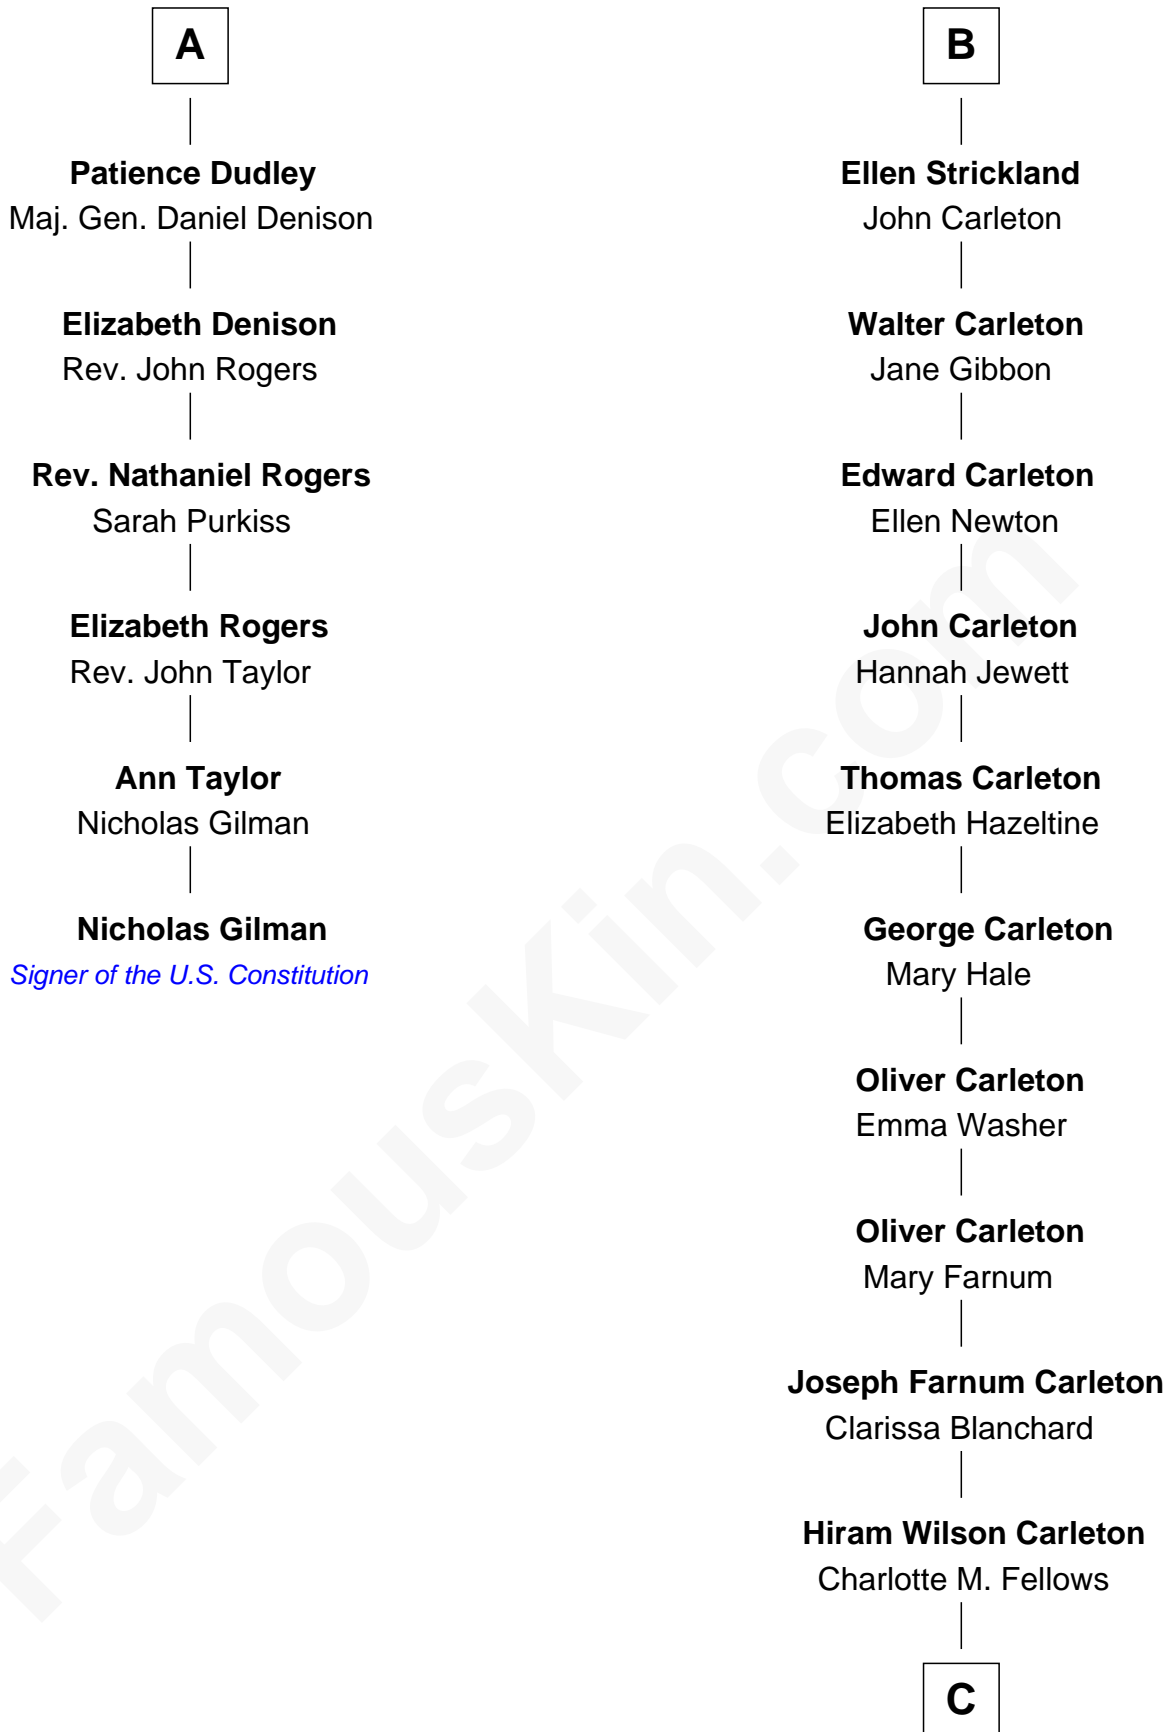

FamousKin.com

Relationship Chart of

Nicholas Gilman

Signer of the U.S. Constitution

12th cousin 8 times removed of

Mickey Rourke
Movie Actor

Sir Ralph Neville

with wife
Joan Beaufort

with wife
Margaret de Stafford

Katherine Neville
Sir Thomas Strangeways

Ralph de Neville
Mary Ferrers

Joan Strangeways
Sir William Willoughby

John Neville
Elizabeth Newmarch

Cecily Willoughby
Sir Edward Sutton

Jane de Neville
Sir William Gascoigne

Sir John Sutton
Cecily Grey

Margaret Gascoigne
Sir Christopher Ward

Sir Henry Dudley
----- Ashton

Anne Ward
Sir Ralph Neville

Probable

Roger Dudley
Susanna Thorne

Katherine Neville
Sir Walter Strickland

Gov. Thomas Dudley
Dorothy York

Walter Strickland
Agnes -----

A

B

C

Joseph Clinton Carleton

Maud Alice Fitts

Hazel May Carleton