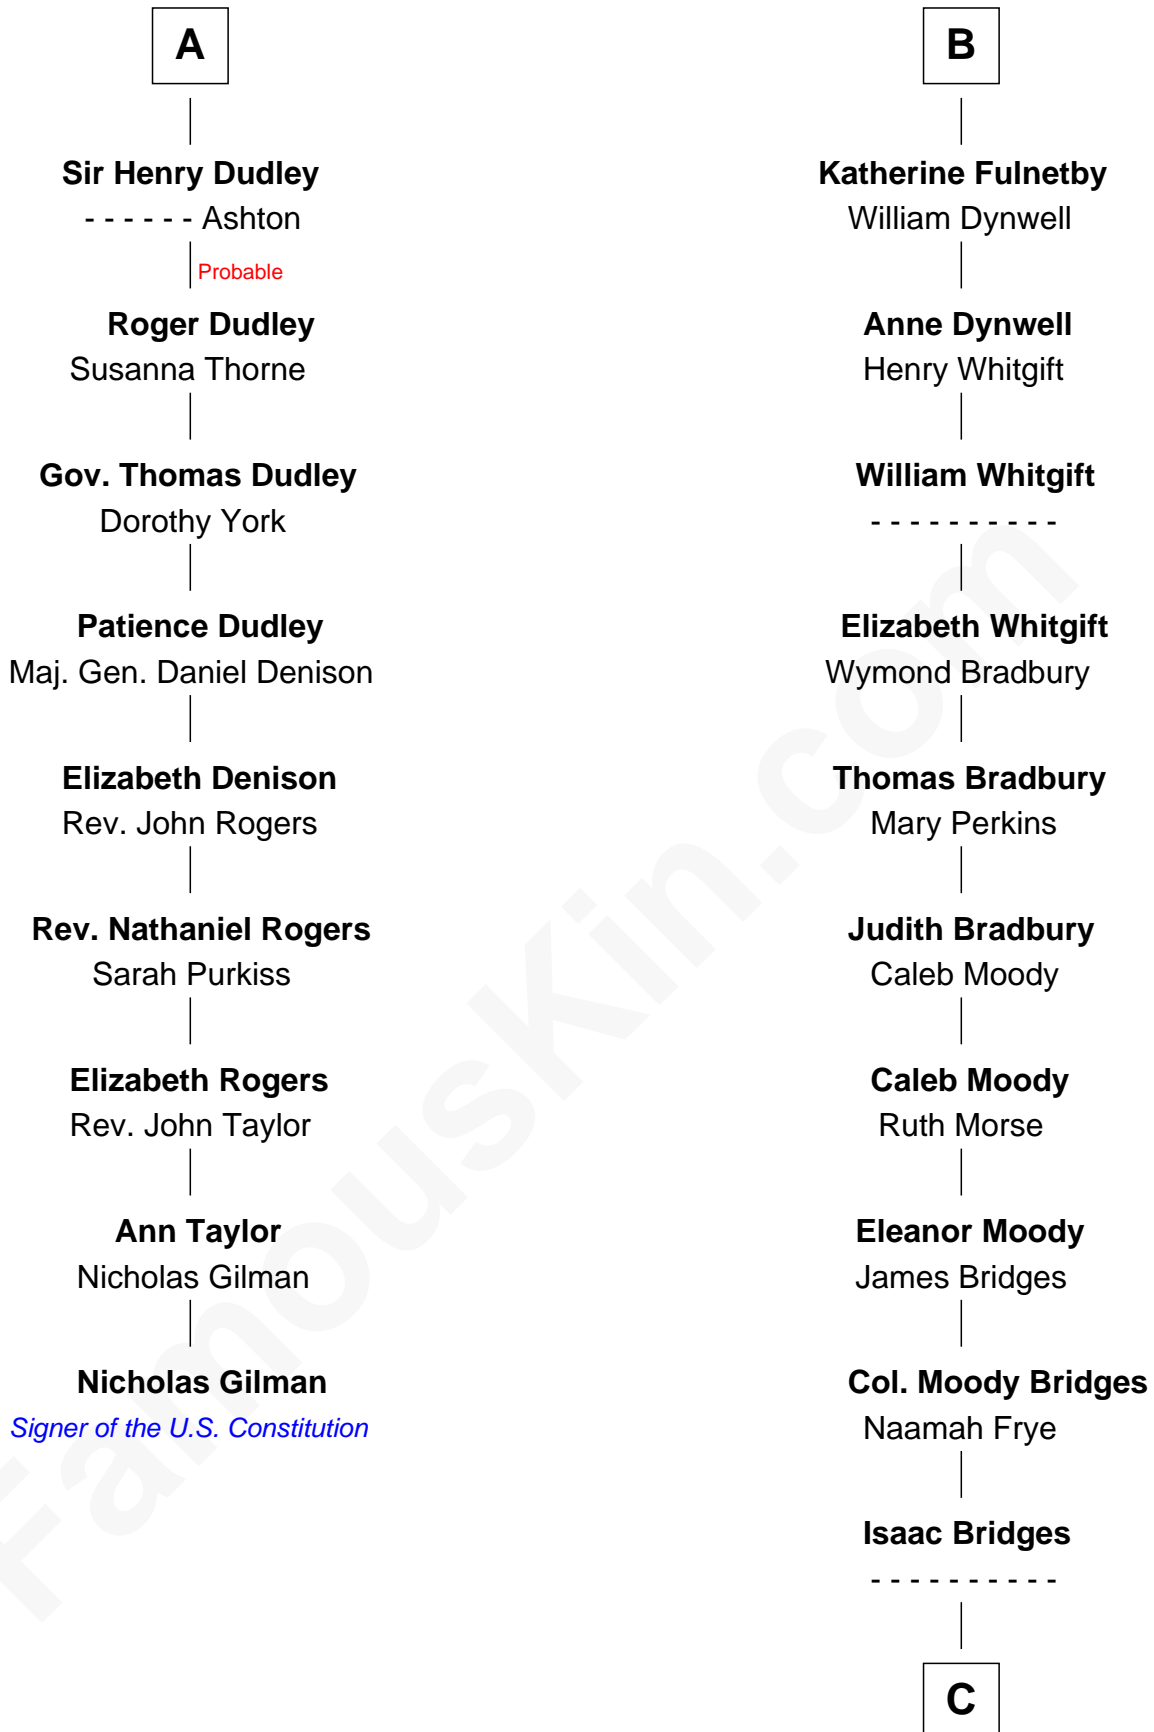

## Relationship Chart of

### Nicholas Gilman

*Signer of the U.S. Constitution*

15th cousin 6 times removed of

**Owen Brewster**

*54th Governor of Maine*

**C**

**Abiezer Bridges**

Deborah Stover

**Rev. Otis Bridges**

Margaret Owen

**Owen W. Bridges**

Lydia A. -----

**Carrie S. Bridges**

William Edmund Brewster

**Owen Brewster**

*54th Governor of Maine*