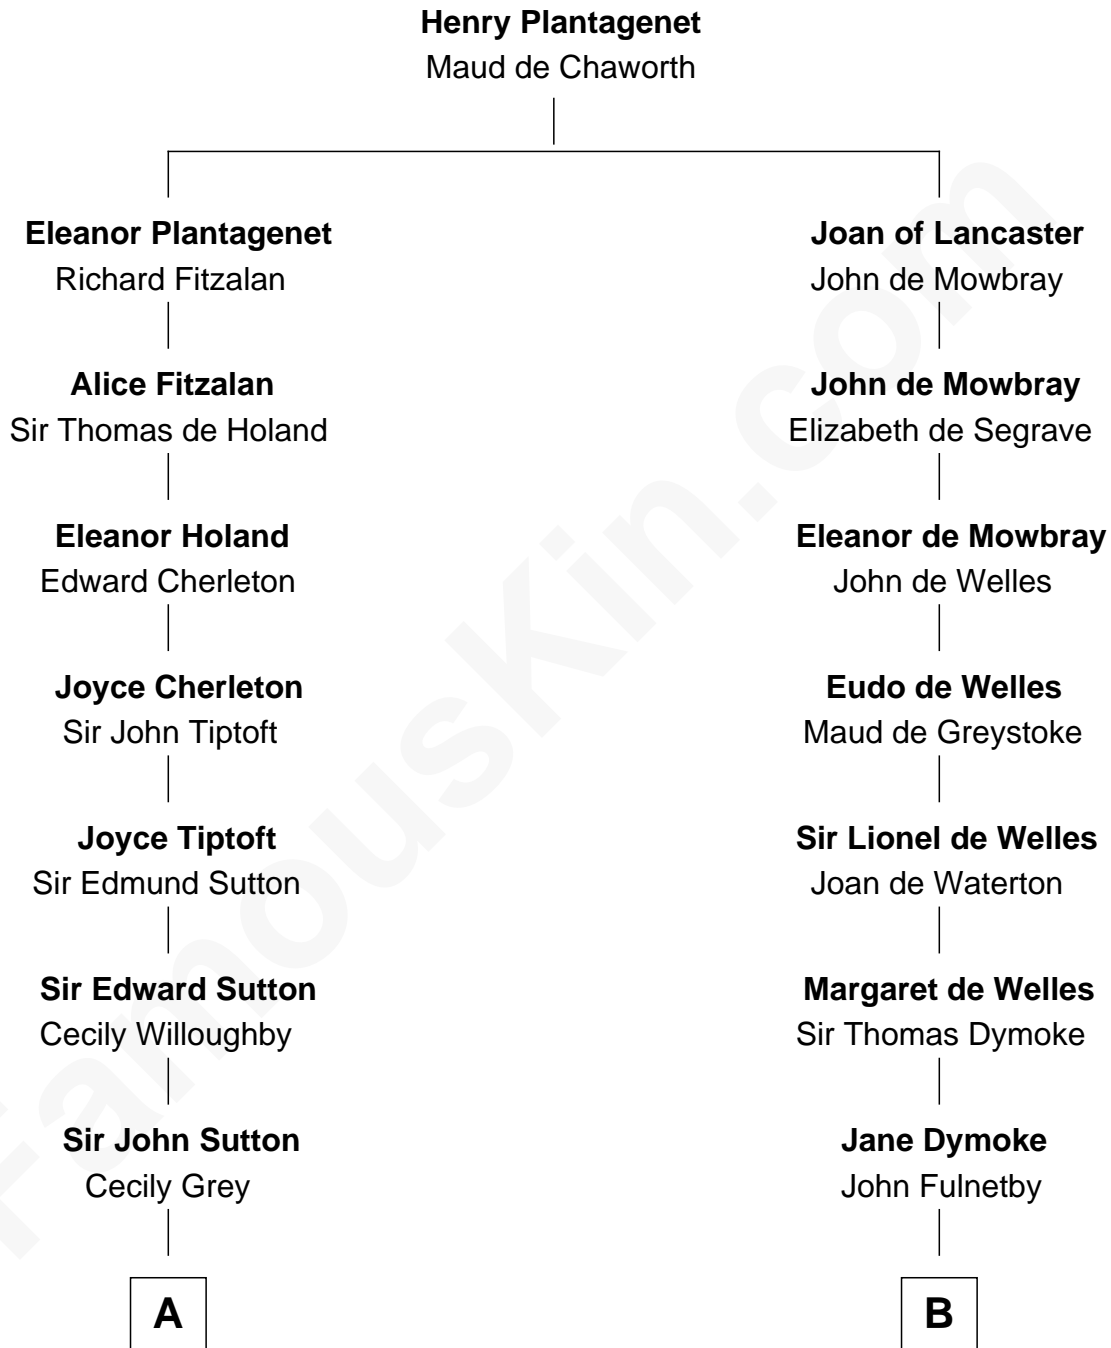

## Relationship Chart of

### Nicholas Gilman

*Signer of the U.S. Constitution*

15th cousin 6 times removed of

**Owen Brewster**

*54th Governor of Maine*

**C**

**Abiezer Bridges**

Deborah Stover

**Rev. Otis Bridges**

Margaret Owen

**Owen W. Bridges**

Lydia A. -----

**Carrie S. Bridges**

William Edmund Brewster

**Owen Brewster**

*54th Governor of Maine*